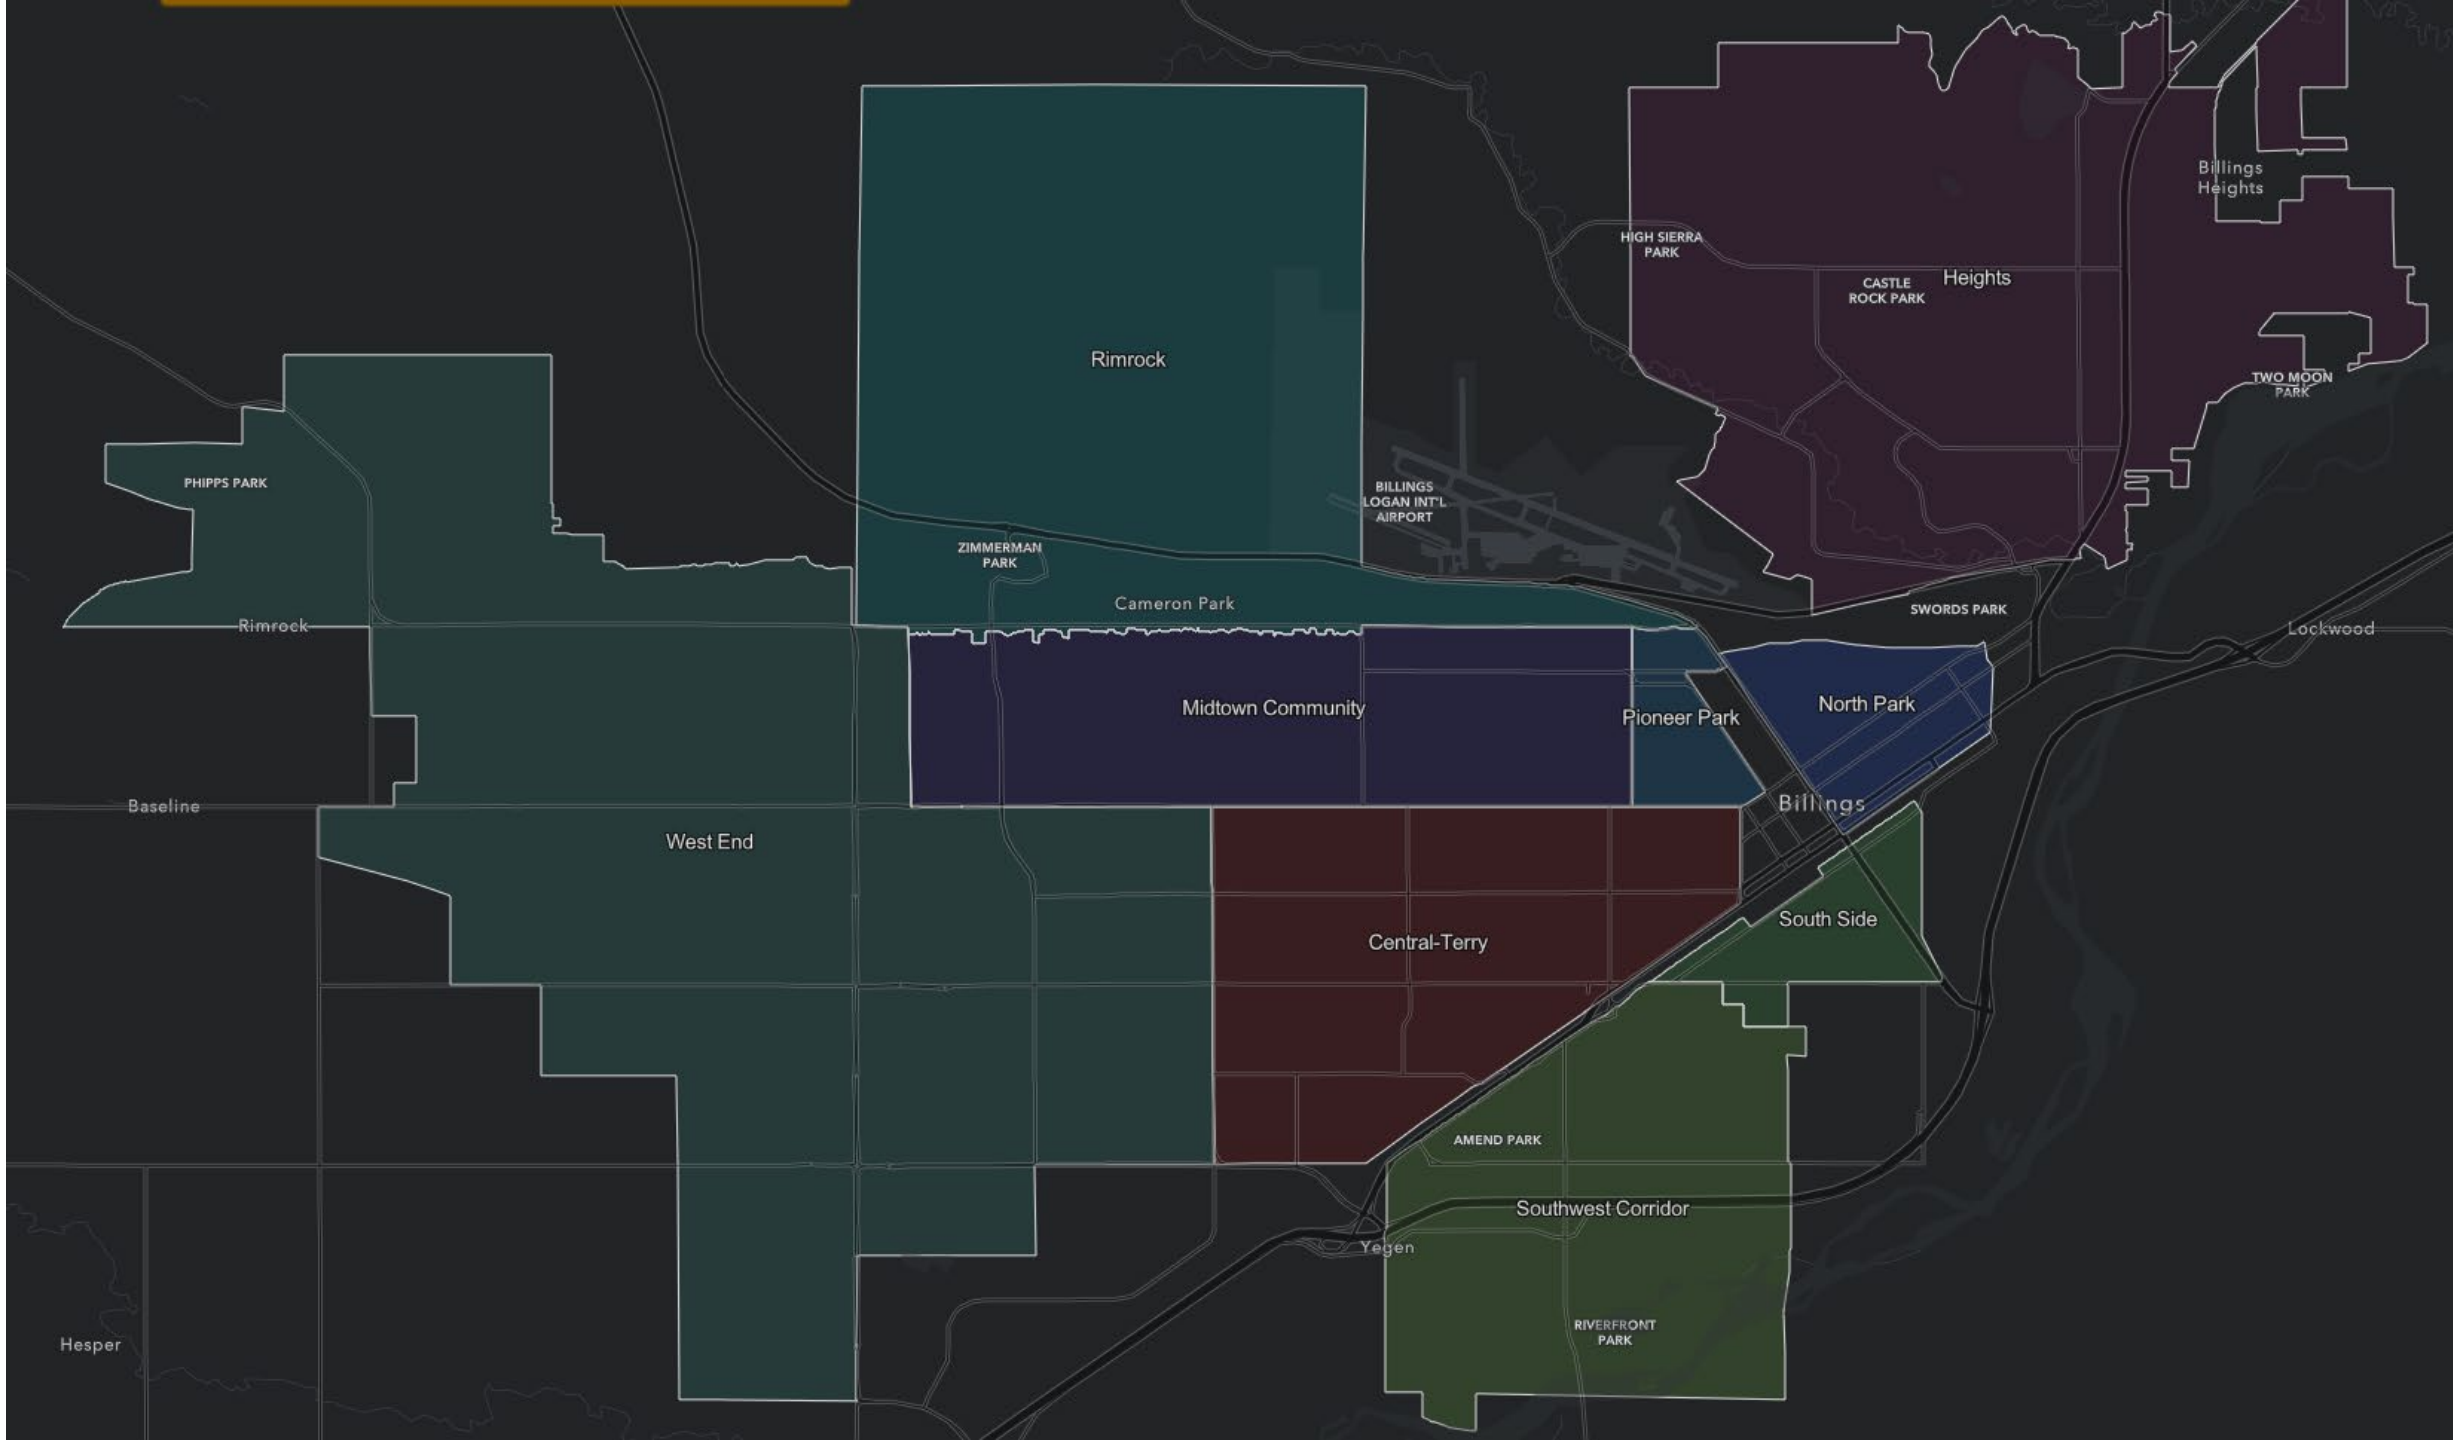

# Billings Police Department Task Force Areas Report: June 2022

Check out the interactive map of task force offenses for a rolling 6-month time period:

<https://billings.maps.arcgis.com/apps/dashboards/3703a48c34af408f8ed612e0583ec176>

The monthly task force area reports are also available on the police

website: <https://www.ci.billings.mt.us/2736/Monthly-Task-Force-Reports>

Total CFS April 2022: 7,296 (30 Days)

Total CFS May 2022: 8,492 (31 Days)