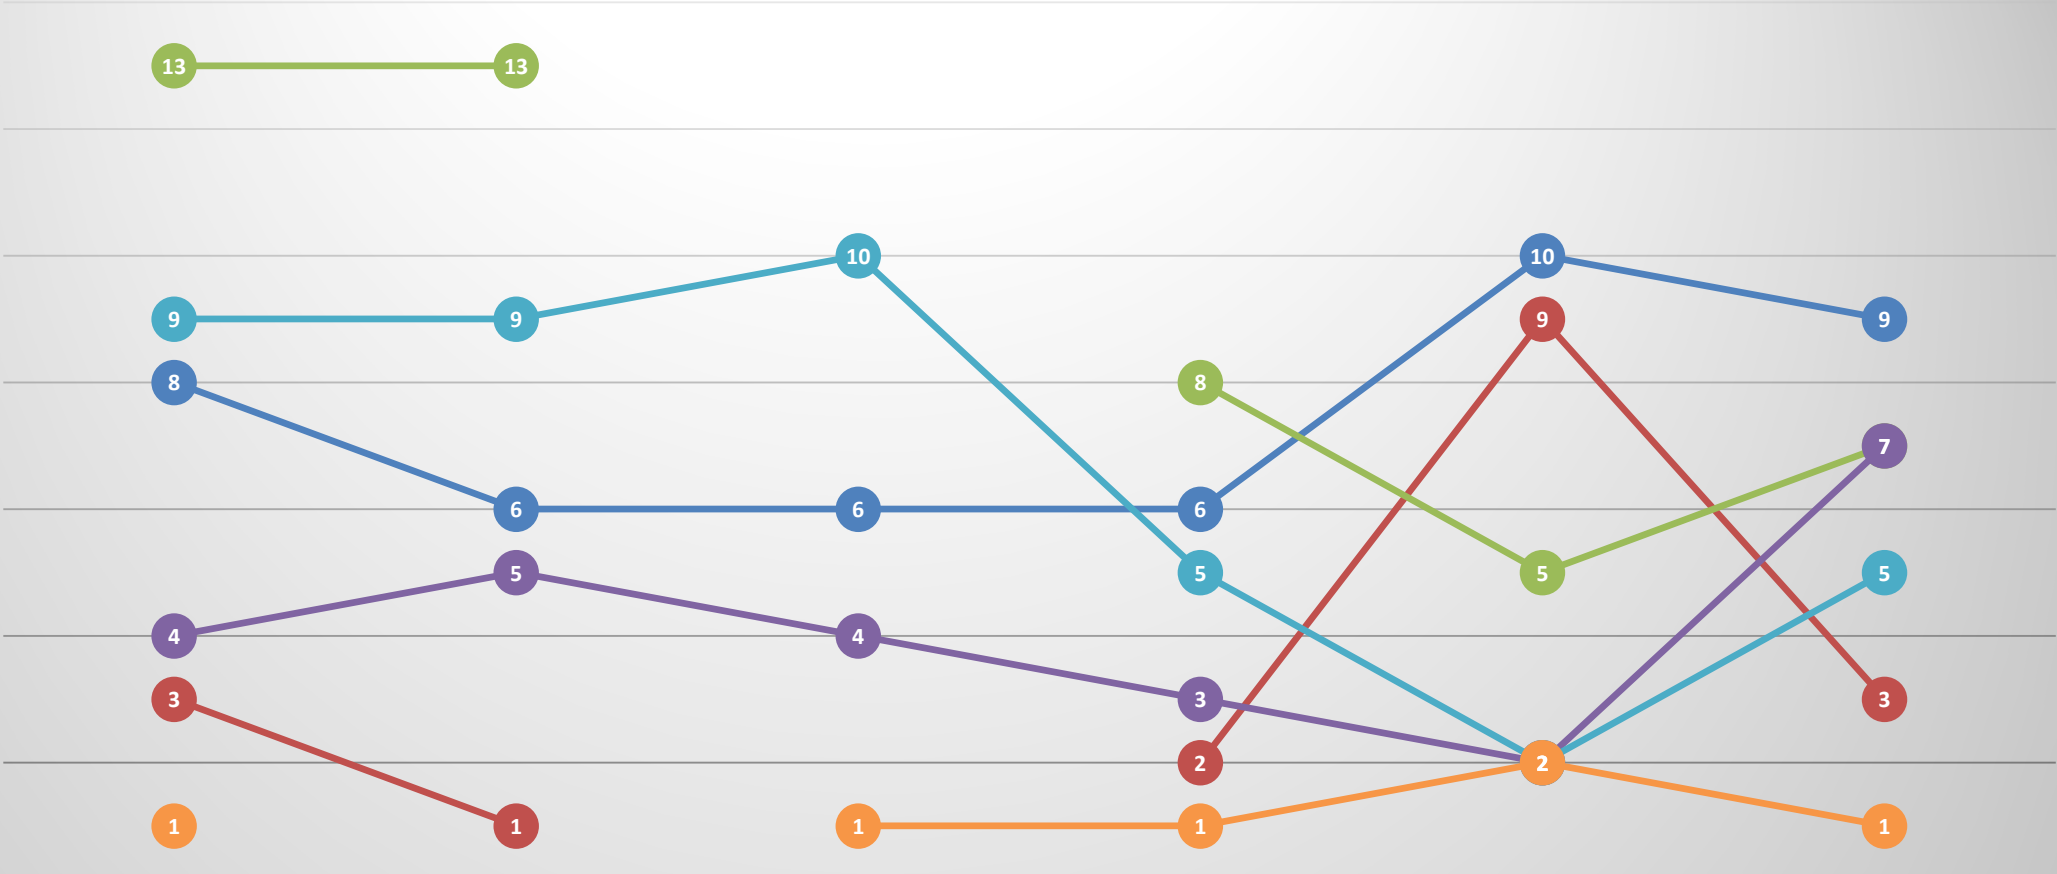

North Park Offenses: Rolling 6-Month Totals

	December 2021	January 2022	February 2022	March 2022	April 2022	May 2022
ASSAULT	8	6	6	6	10	9
BURGLARY, RESIDENCE	3	1		2	9	3
DRUGS	13	13		8	5	7
DUI/AGG DUI	4	5	4	3	2	7
MV THEFT	9	9	10	5	2	5
ROBBERY	1	1	1	1	2	1