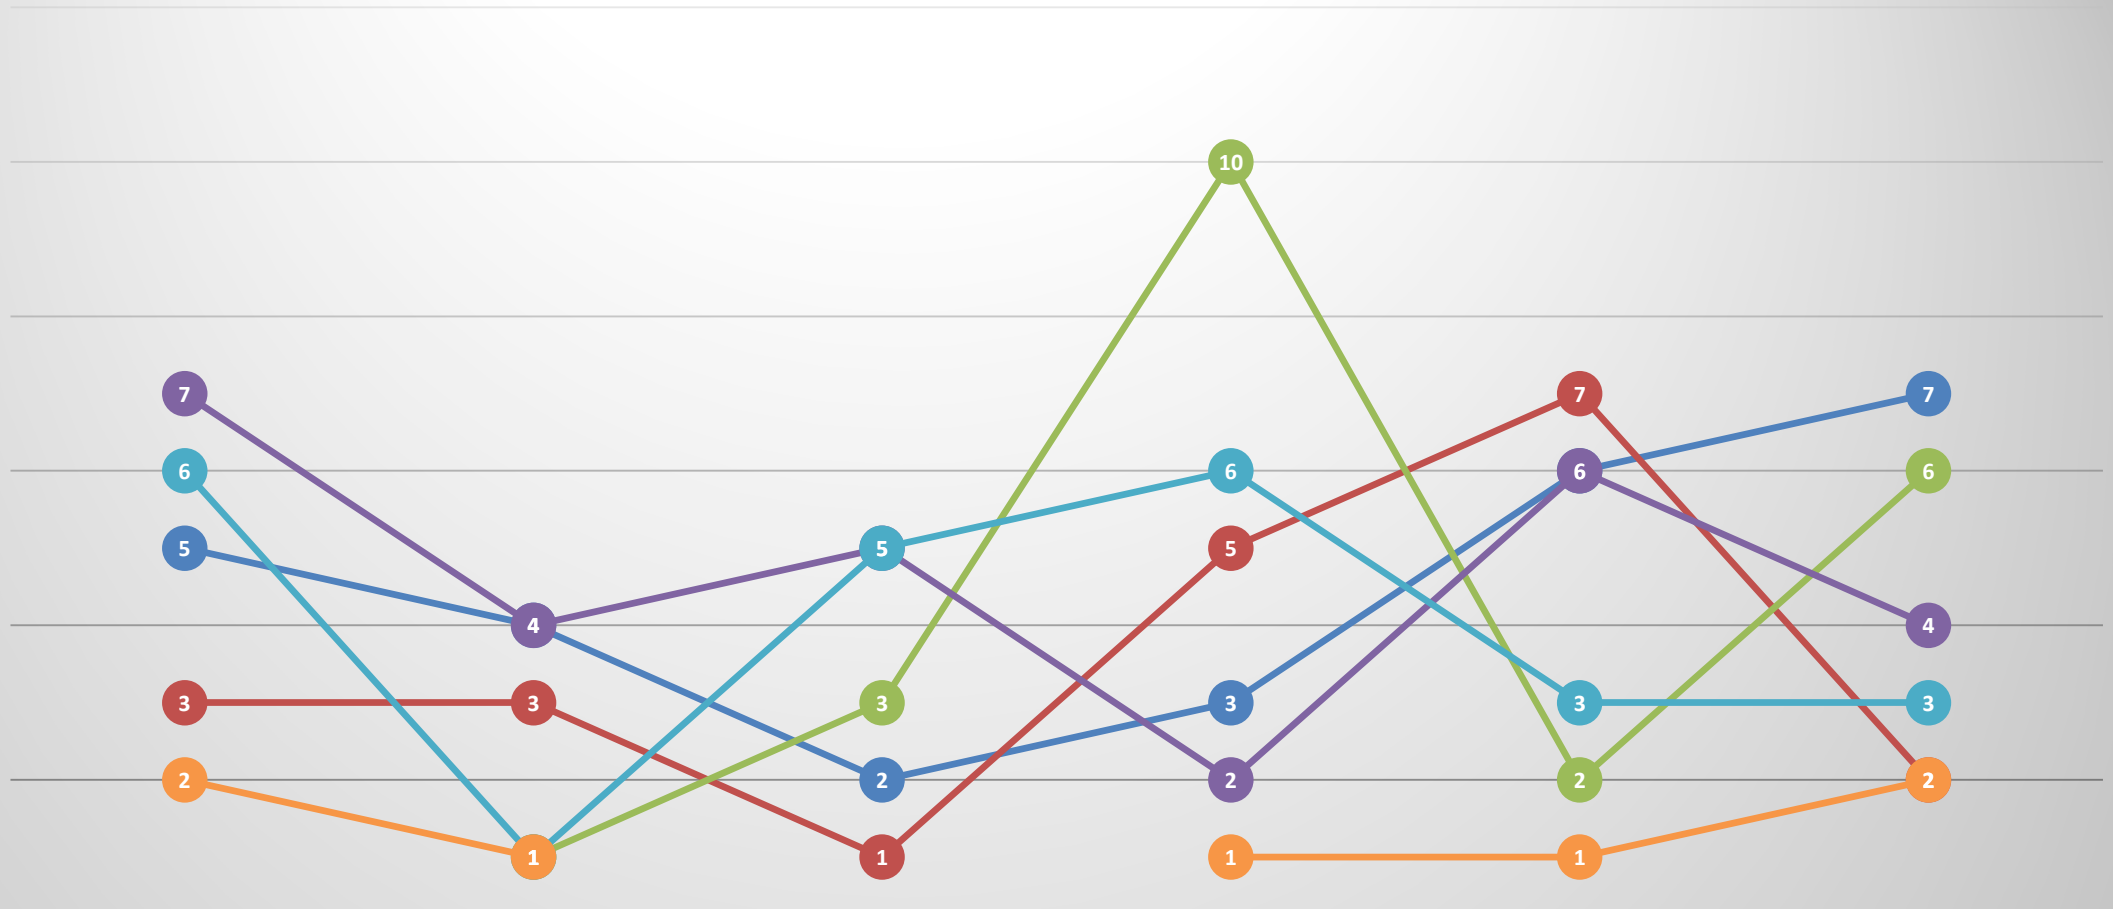

# South Side Offenses: Rolling 6-Month Totals

	December 2021	January 2022	February 2022	March 2022	April 2022	May 2022
ASSAULT	5	2	8	9	1	9
BURGLARY, RESIDENCE	2	3	3	5	6	2
DRUGS	12	3	10	4	3	8
DUI/AGG DUI	1	1	1	2	1	3
MV THEFT	5	6	7	6	6	4
ROBBERY	1	1	1	1	1	1

# Southwest Corridor Offenses: Rolling 6-Month Totals

	December 2021	January 2022	February 2022	March 2022	April 2022	May 2022
ASSAULT	5	6	5	7	11	8
BURGLARY, RESIDENCE	2	3	3	2	2	3
DRUGS	8	13	15	13	6	9
DUI/AGG DUI	3	1	3	6	5	4
MV THEFT	11	17	7	7	10	6
ROBBERY	2	1	1	2	2	3

# West End Offenses: Rolling 6-Month Totals

	December 2021	January 2022	February 2022	March 2022	April 2022	May 2022
ASSAULT	10	2	5	6	9	8
BURGLARY, RESIDENCE	1	3	3	1	2	7
DRUGS	7	4	4	5		4
DUI/AGG DUI	6	3	3	2	9	7
MV THEFT	1	6	10	4	7	4
ROBBERY		2	1	2	6	1

# Midtown Offenses: Rolling 6-Month Totals

	December 2021	January 2022	February 2022	March 2022	April 2022	May 2022
ASSAULT	5	4	2	3	6	7
BURGLARY, RESIDENCE	3	3	1	5	7	2
DRUGS	2	1	3	10	2	6
DUI/AGG DUI	7	4	5	2	6	4
MV THEFT	6	1	5	6	3	3
ROBBERY	2	1	1	1	1	2