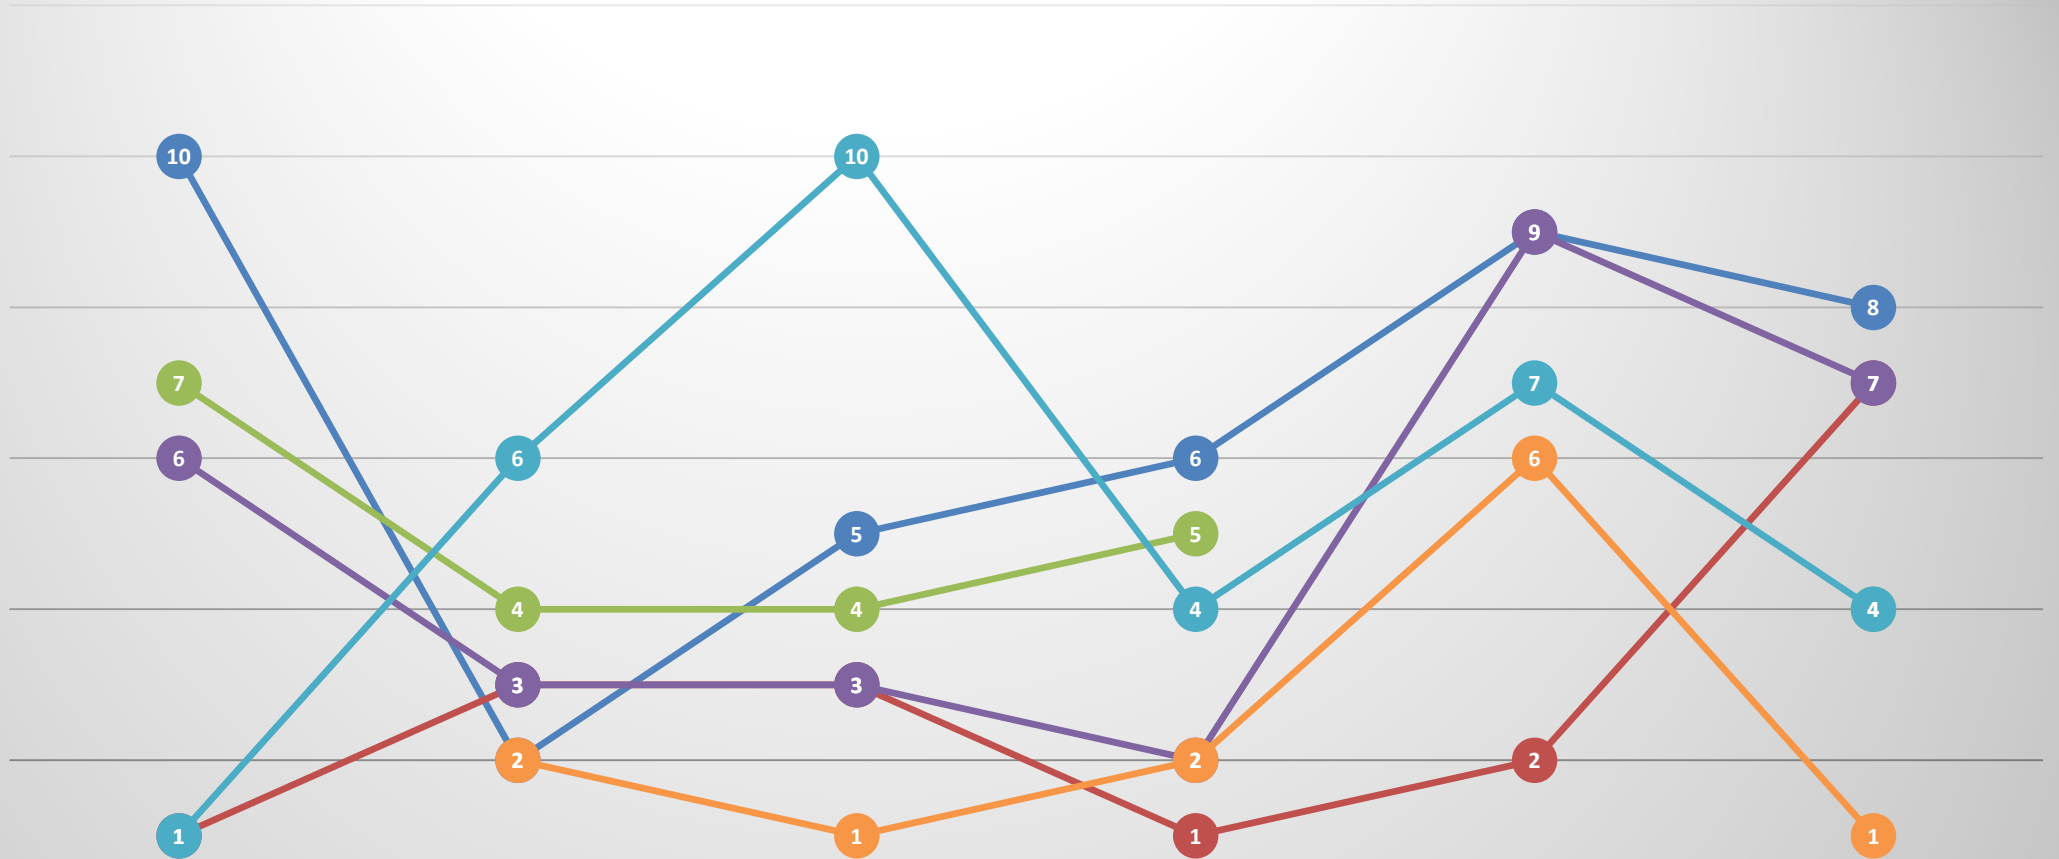

# Rimrock Offenses: Rolling 6-Month Totals

	December 2021	January 2022	February 2022	March 2022	April 2022	May 2022
ASSAULT		1	2			1
BURGLARY, RESIDENCE	1			1		2
DRUGS					2	
DUI/AGG DUI	1		2			2

# South Side Offenses: Rolling 6-Month Totals

	December 2021	January 2022	February 2022	March 2022	April 2022	May 2022
ASSAULT	5	2	8	9	1	9
BURGLARY, RESIDENCE	2	3	3	5	6	2
DRUGS	12	3	10	4	3	8
DUI/AGG DUI	1	1	1	2	1	3
MV THEFT	5	6	7	6	6	4
ROBBERY	1	1	1	1	1	1

# Southwest Corridor Offenses: Rolling 6-Month Totals

	December 2021	January 2022	February 2022	March 2022	April 2022	May 2022
ASSAULT	5	6	5	7	11	8
BURGLARY, RESIDENCE	2	3	3	2	2	3
DRUGS	8	13	15	13	6	9
DUI/AGG DUI	3	1	3	6	5	4
MV THEFT	11	17	7	7	10	6
ROBBERY	2	1	1	2	2	3

# West End Offenses: Rolling 6-Month Totals

	December 2021	January 2022	February 2022	March 2022	April 2022	May 2022
ASSAULT	10	2	5	6	9	8
BURGLARY, RESIDENCE	1	3	3	1	2	7
DRUGS	7	4	4	5		4
DUI/AGG DUI	6	3	3	2	9	7
MV THEFT	1	6	10	4	7	4
ROBBERY		2	1	2	6	1