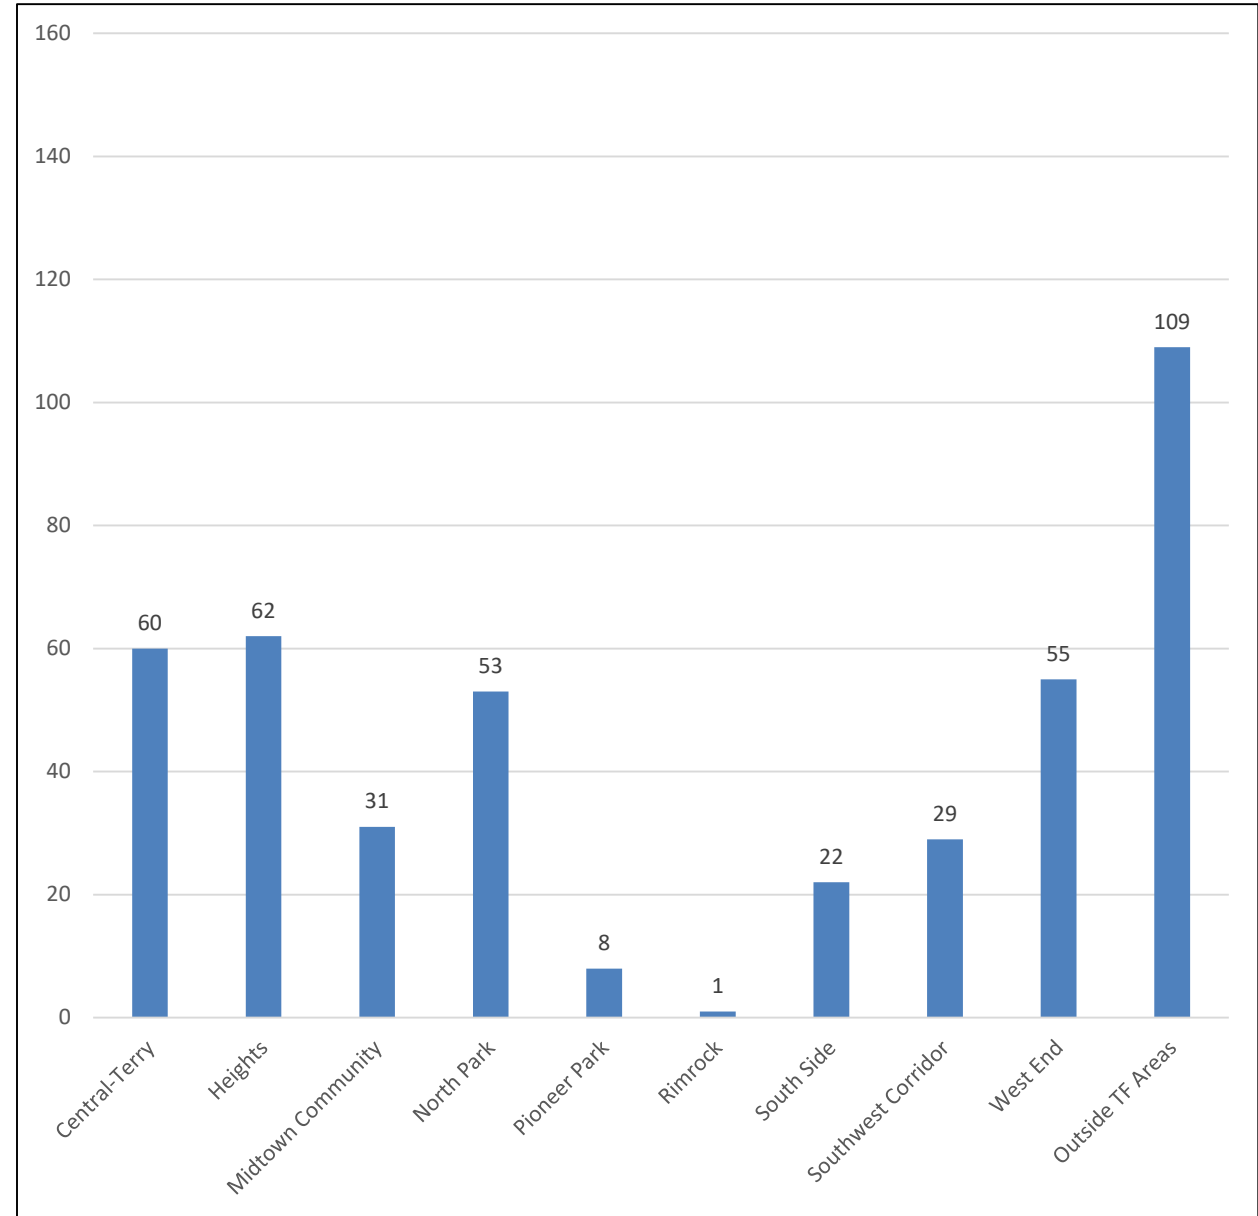

Arrest Charges
Total arrest charges: 510

Arrest Stats: May 2022

Unique arrests
Total unique arrests: 430