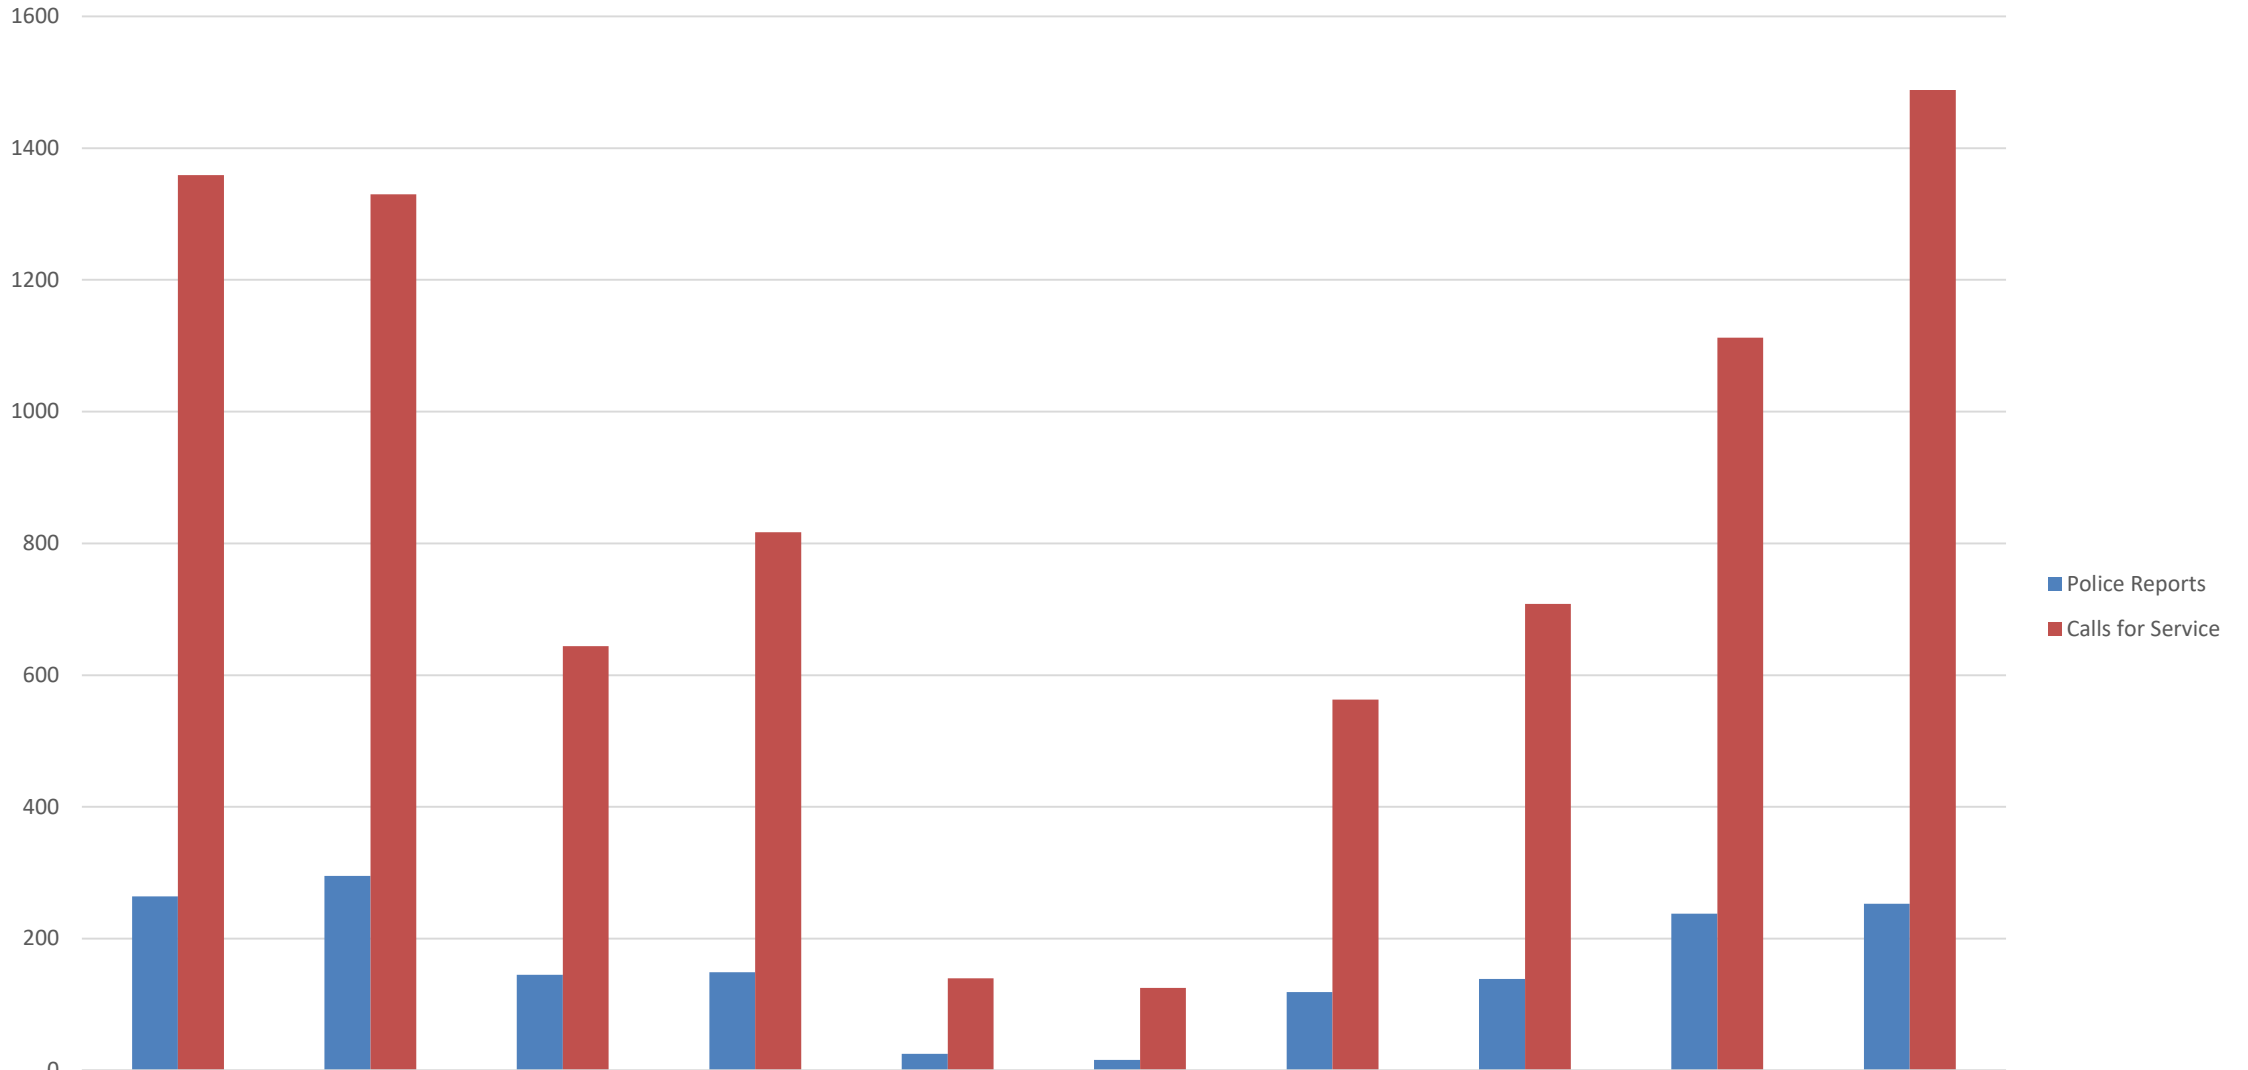

Total CFS April 2022: 7,296 (30 Days)

Total CFS May 2022: 8,492 (31 Days)

Calls for Service: May 2022

■ Police Reports

■ Calls for Service

	Central-Terry	Heights	Midtown Community	North Park	Pioneer Park	Rimrock	South Side	Southwest Corridor	West End	Outside TF Areas
Police Reports	264	295	145	149	25	16	119	139	238	253
Calls for Service	1359	1330	644	817	140	125	563	708	1112	1488