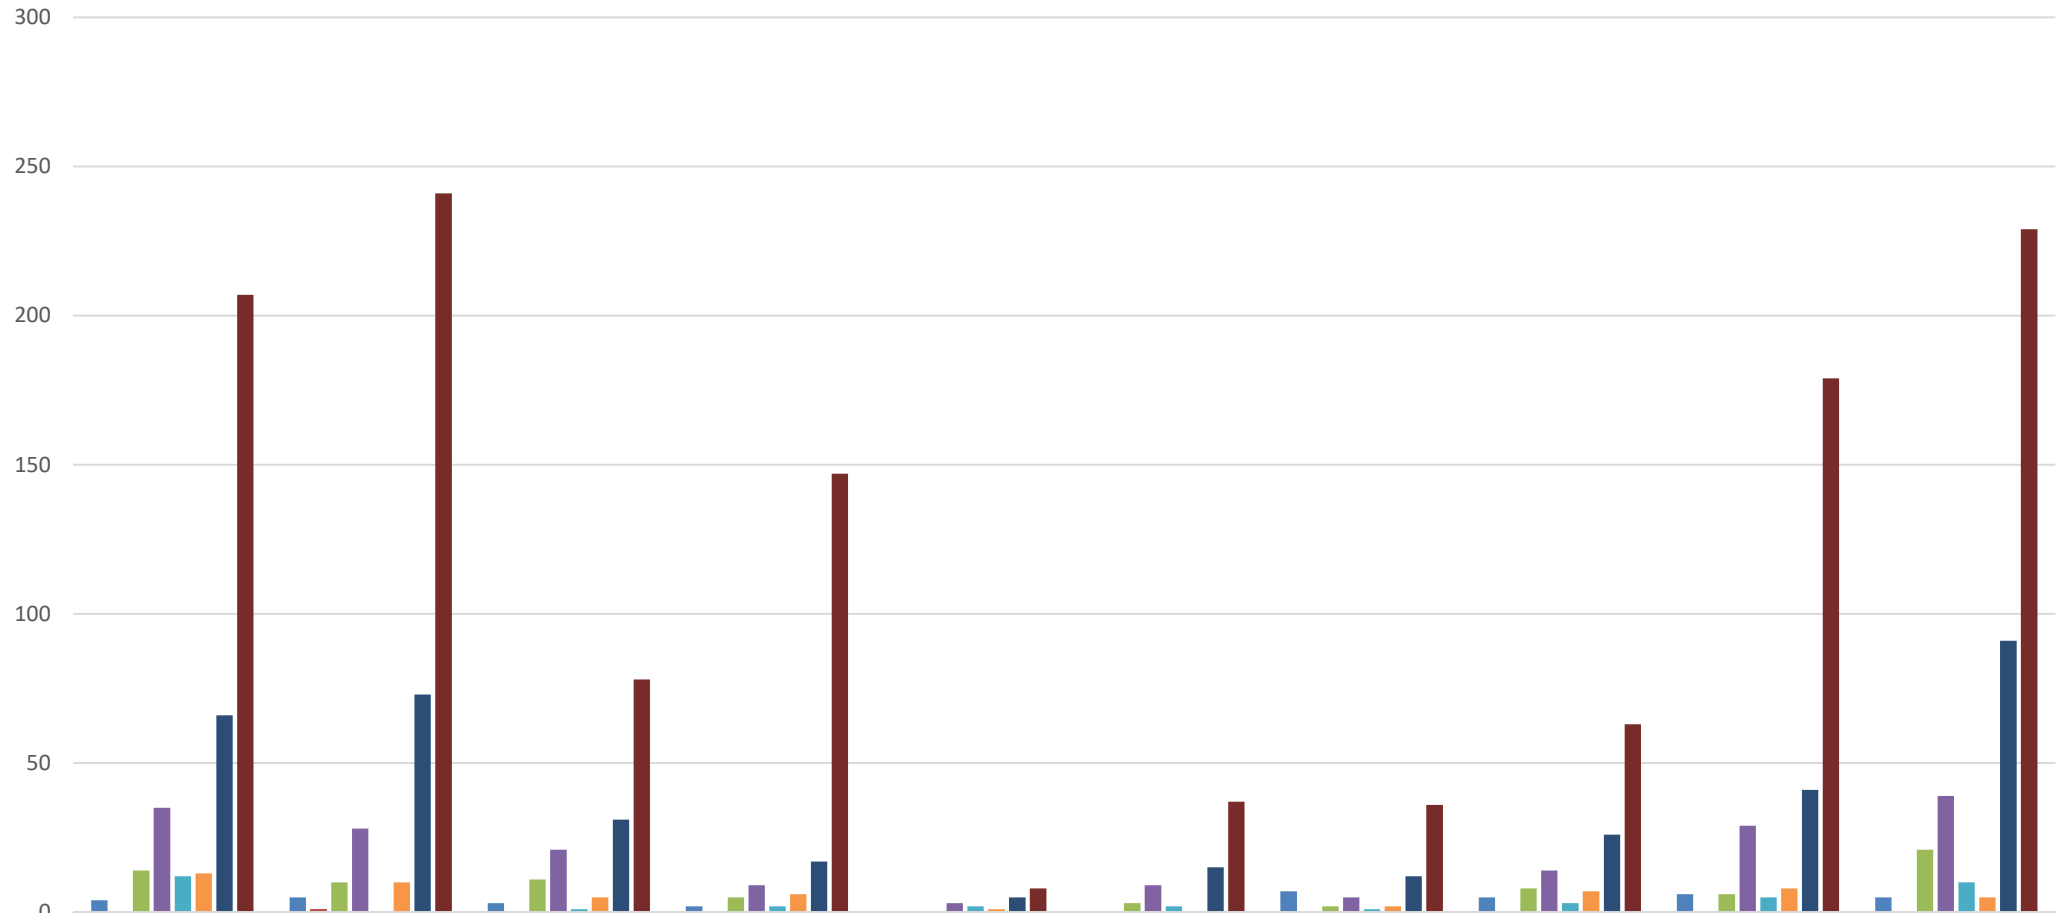

Calls for Service: May 2022 (Traffic Categories)

	Central-Terry	Heights	Midtown Community	North Park	Pioneer Park	Rimrock	South Side	Southwest Corridor	West End	Outside TF Areas
Abandoned Vehicle	4	5	3	2			7	5	6	5
Accident DUI		1								
Accident Hit and Run	14	10	11	5		3	2	8	6	21
Accident Property Damage	35	28	21	9	3	9	5	14	29	39
Accident w/Injuries	12		1	2	2	2	1	3	5	10
Parking Complaint	13	10	5	6	1		2	7	8	5
Traffic Complaint/Investigation	66	73	31	17	5	15	12	26	41	91
Traffic Stop	207	241	78	147	8	37	36	63	179	229