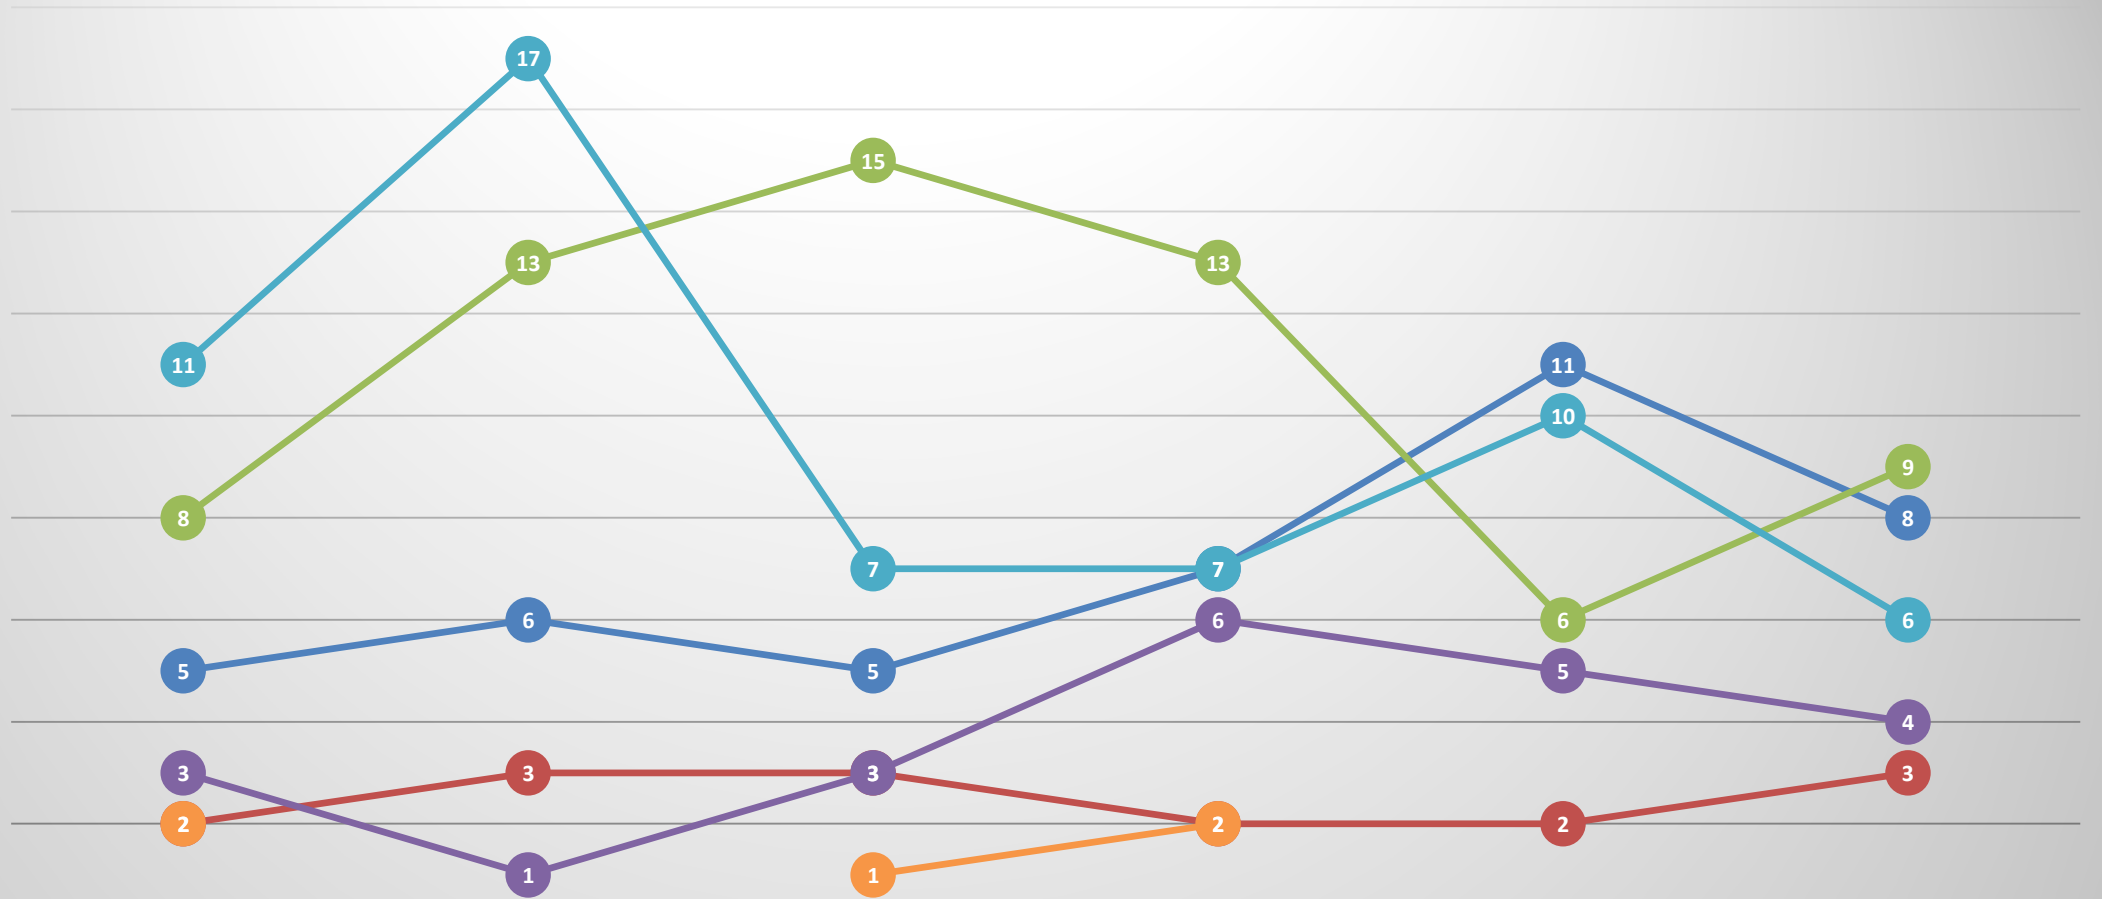

# Heights Offenses: Rolling 6-Month Totals

	December 2021	January 2022	February 2022	March 2022	April 2022	May 2022
ASSAULT	5	7	11	13	9	10
BURGLARY, RESIDENCE	4	1	5	2	4	4
DRUGS	14	5	8	4	5	7
DUI/AGG DUI	7	3	6	6	4	7
MV THEFT	5	8	3	7	4	5
ROBBERY	1	1	1	2	1	1

# Rimrock Offenses: Rolling 6-Month Totals

	December 2021	January 2022	February 2022	March 2022	April 2022	May 2022
ASSAULT		1	2			1
BURGLARY, RESIDENCE	1			1		2
DRUGS					2	
DUI/AGG DUI	1		2			2

# South Side Offenses: Rolling 6-Month Totals

	December 2021	January 2022	February 2022	March 2022	April 2022	May 2022
ASSAULT	5	2	8	9	1	9
BURGLARY, RESIDENCE	2	3	3	5	6	2
DRUGS	12	3	10	4	3	8
DUI/AGG DUI	1	1	1	2	1	3
MV THEFT	5	6	7	6	6	4
ROBBERY	1	1	1	1	1	1

# Southwest Corridor Offenses: Rolling 6-Month Totals

	December 2021	January 2022	February 2022	March 2022	April 2022	May 2022
ASSAULT	5	6	5	7	11	8
BURGLARY, RESIDENCE	2	3	3	2	2	3
DRUGS	8	13	15	13	6	9
DUI/AGG DUI	3	1	3	6	5	4
MV THEFT	11	17	7	7	10	6
ROBBERY	2	1	1	2	2	3