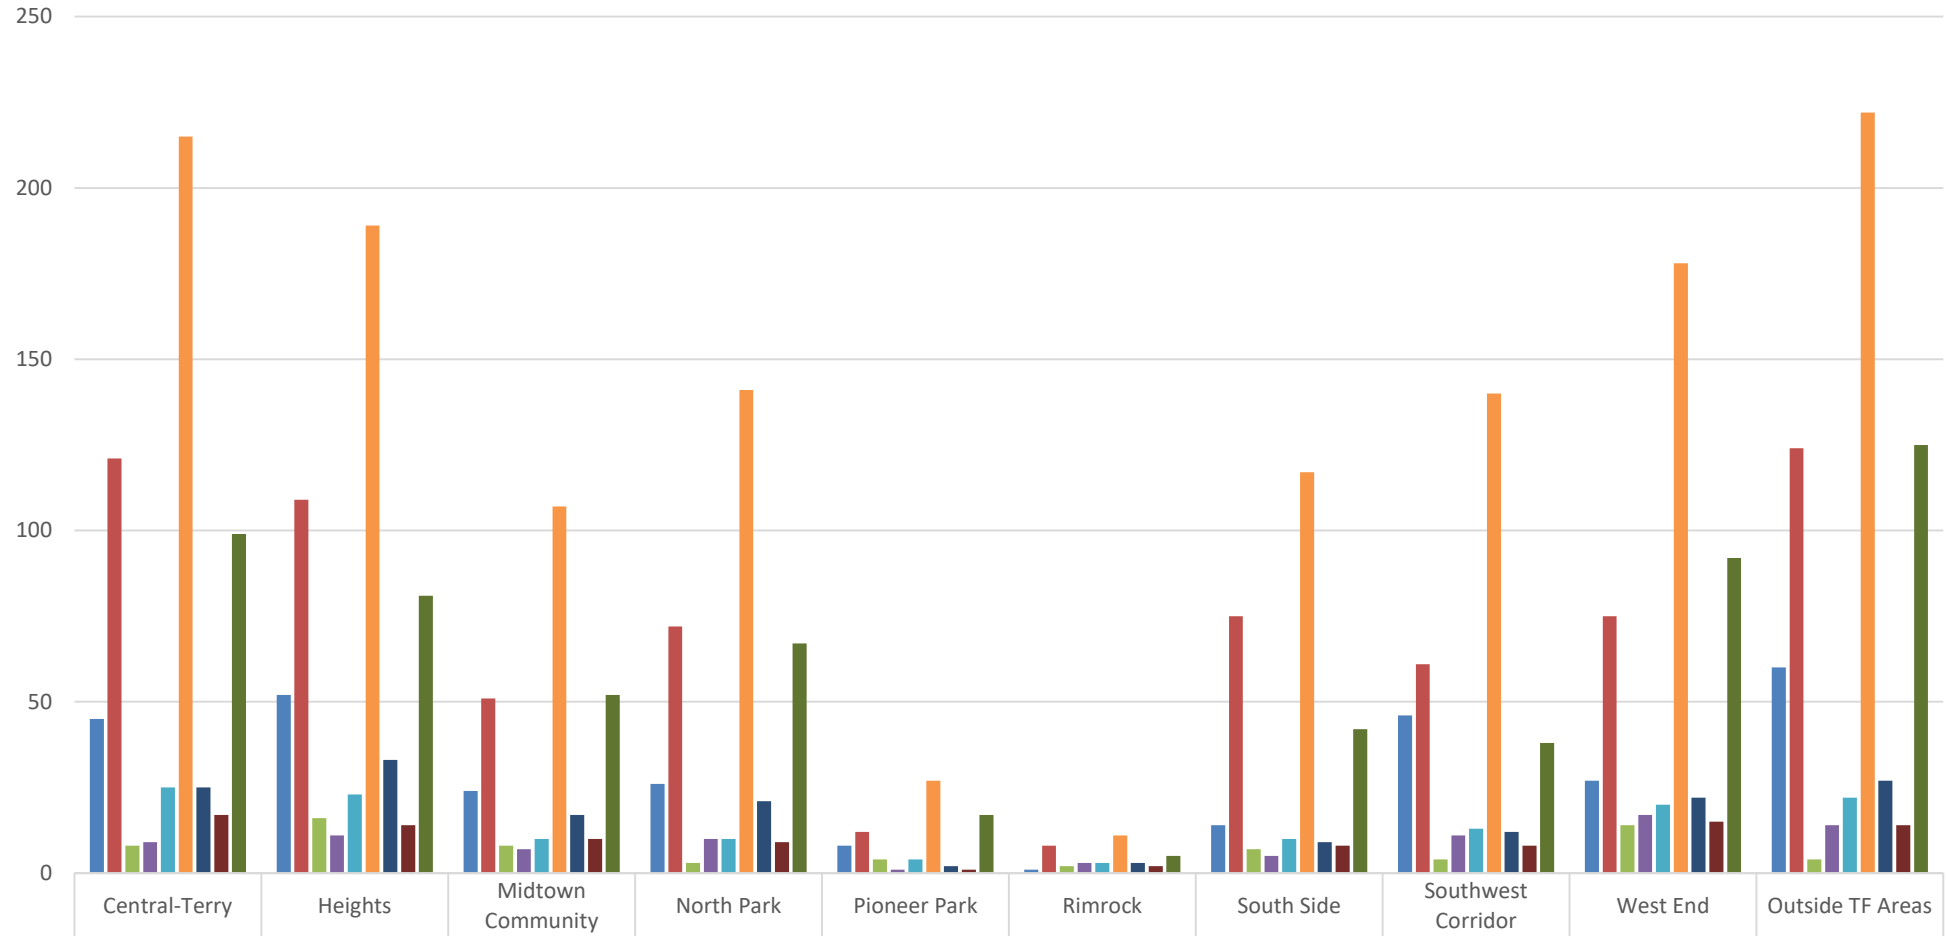

Calls for Service: May 2022 (Select Categories)

	Central-Terry	Heights	Midtown Community	North Park	Pioneer Park	Rimrock	South Side	Southwest Corridor	West End	Outside TF Areas
Area Check	45	52	24	26	8	1	14	46	27	60
Disturbance	121	109	51	72	12	8	75	61	75	124
Noise Complaint	8	16	8	3	4	2	7	4	14	4
Sick/Injured Person	9	11	7	10	1	3	5	11	17	14
Suicide Attempts/Threats	25	23	10	10	4	3	10	13	20	22
Suspicious Activity	215	189	107	141	27	11	117	140	178	222
Threats/Harassment	25	33	17	21	2	3	9	12	22	27
Vandalism	17	14	10	9	1	2	8	8	15	14
Welfare Check	99	81	52	67	17	5	42	38	92	125