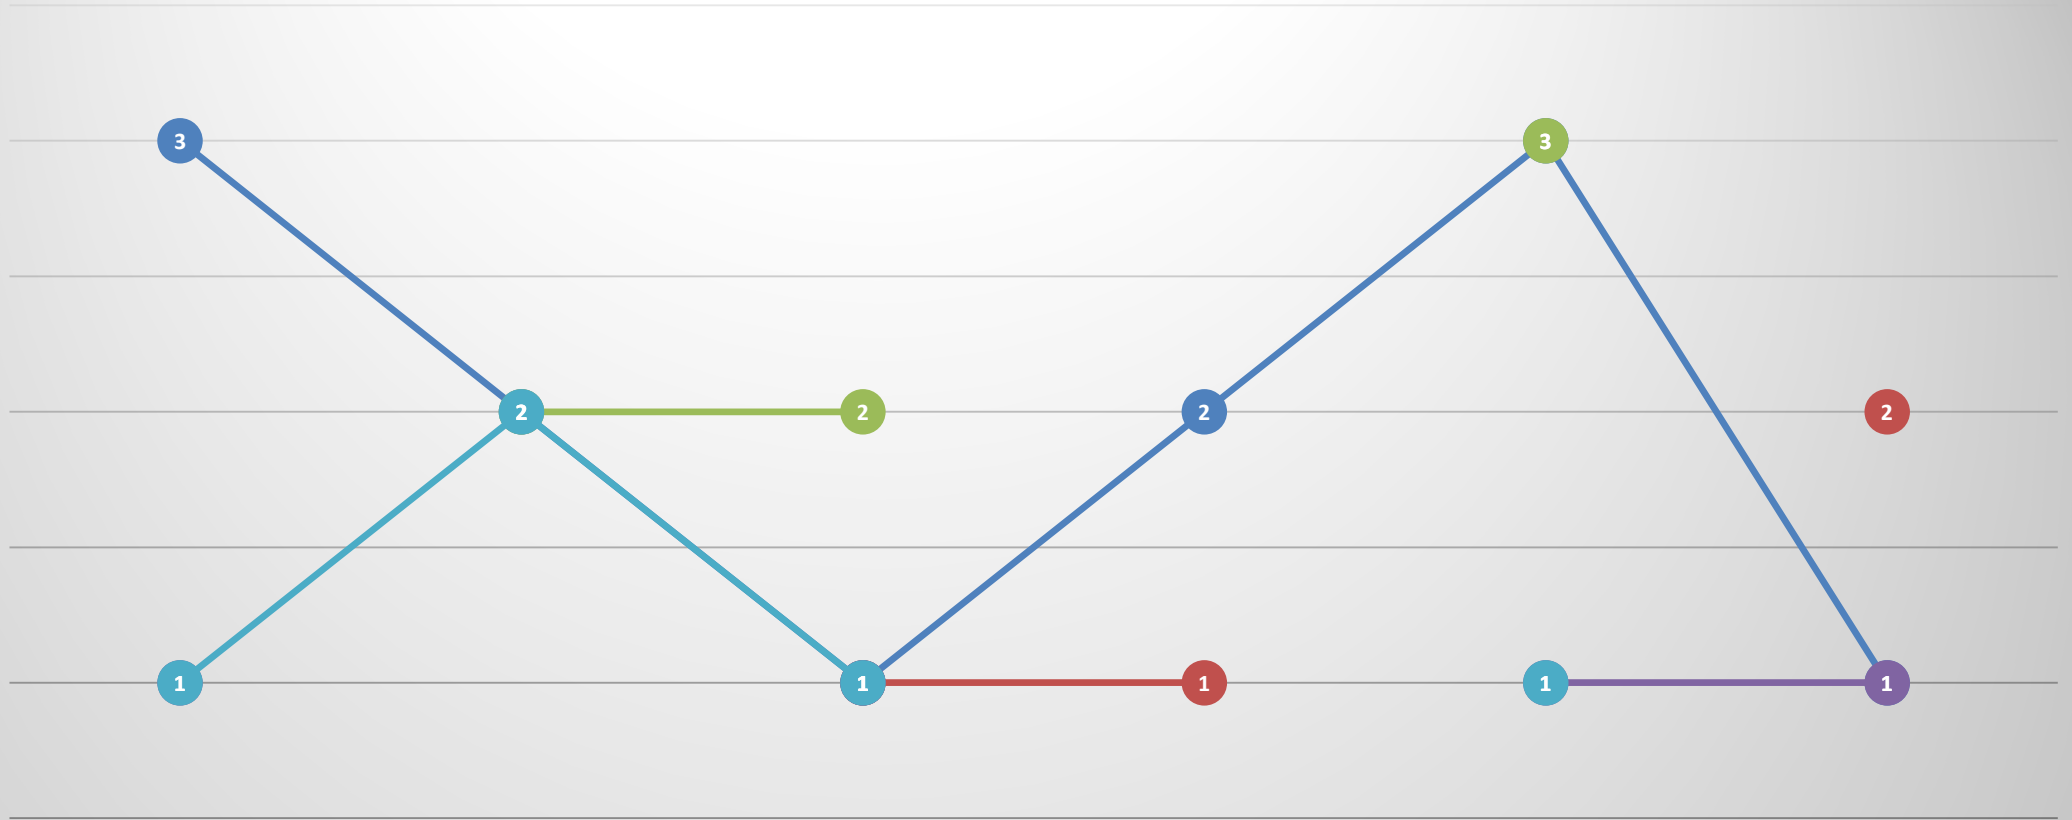

Pioneer Park Offenses: Rolling 6-Month Totals

	December 2021	January 2022	February 2022	March 2022	April 2022	May 2022
ASSAULT	3	2	1	2	3	1
BURGLARY, RESIDENCE	1	2	1	1	1	2
DRUGS	1	2	2	2	3	1
DUI/AGG DUI	1	2	1	1	1	1
MV THEFT	1	2	1	1	1	1