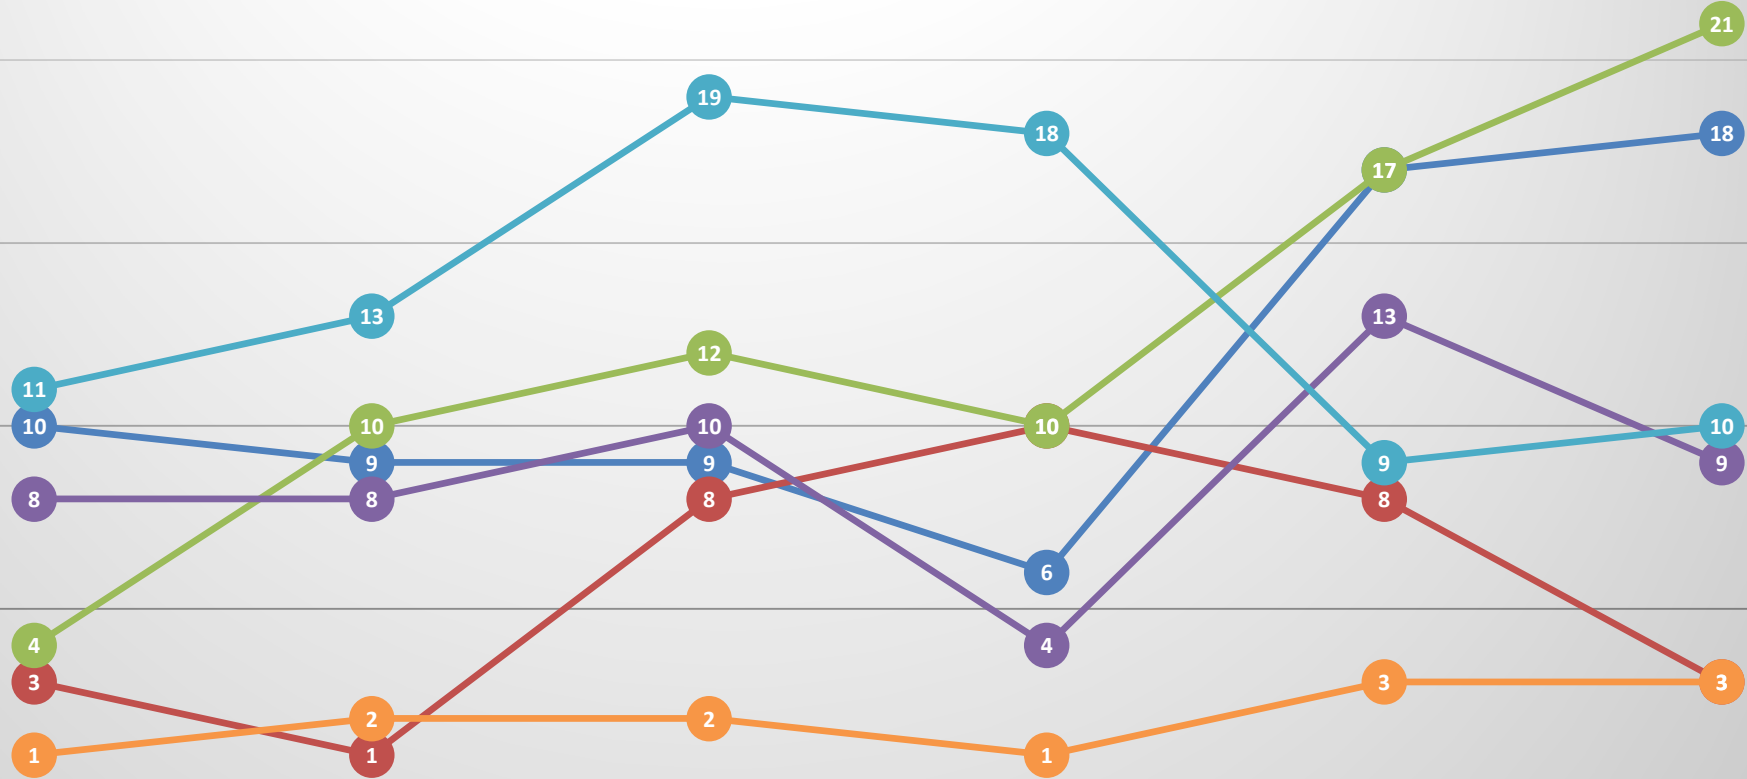

Central Terry Offenses: Rolling 6-Month Totals

	December 2021	January 2022	February 2022	March 2022	April 2022	May 2022
ASSAULT	10	9	9	6	17	18
BURGLARY, RESIDENCE	3	1	8	10	8	3
DRUGS	4	10	12	10	17	21
DUI/AGG DUI	8	8	10	4	13	9
MV THEFT	11	13	19	18	9	10
ROBBERY	1	2	2	1	3	3