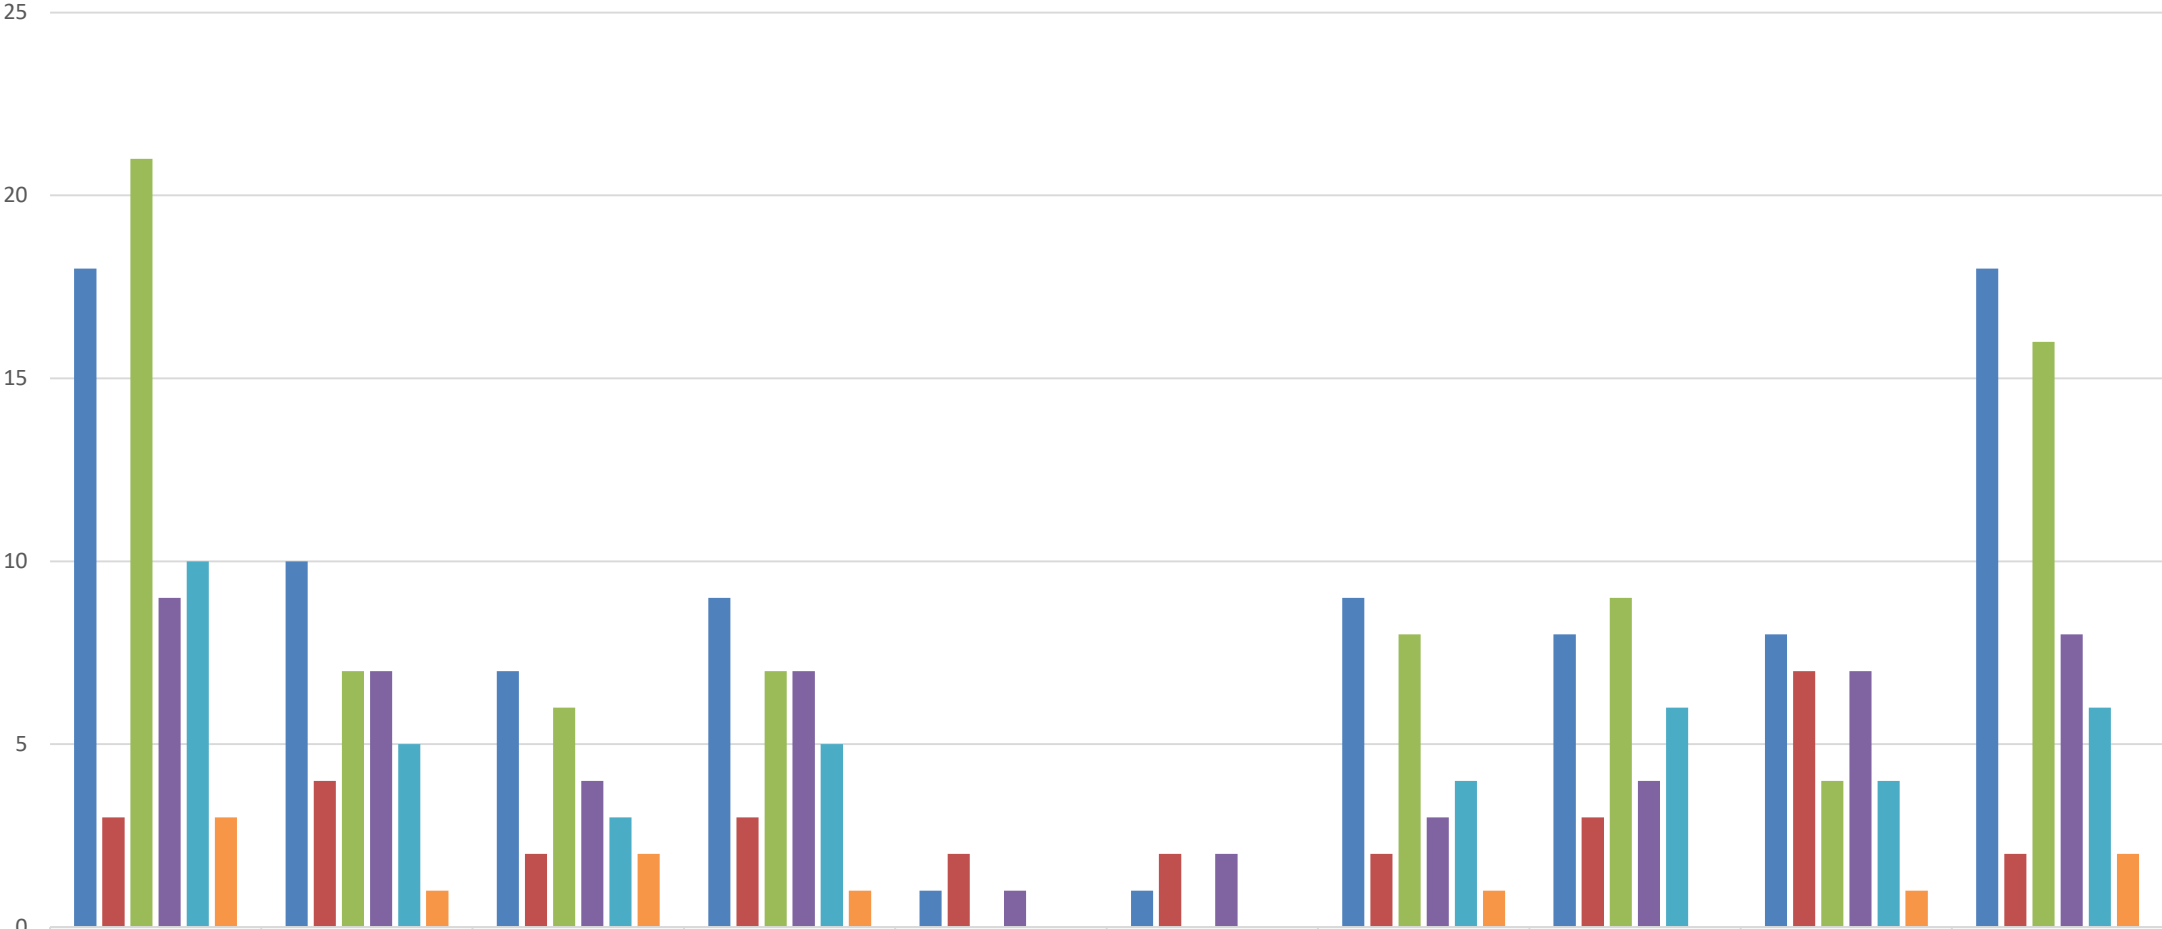

Offenses: May 2022

	Central-Terry	Heights	Midtown Community	North Park	Pioneer Park	Rimrock	South Side	Southwest Corridor	West End	Outside TF Areas
ASSAULT	18	10	7	9	1	1	9	8	8	18
BURGLARY, RESIDENCE	3	4	2	3	2	2	2	3	7	2
DRUGS	21	7	6	7			8	9	4	16
DUI/AGG DUI	9	7	4	7	1	2	3	4	7	8
MV THEFT	10	5	3	5			4	6	4	6
ROBBERY	3	1	2	1			1		1	2