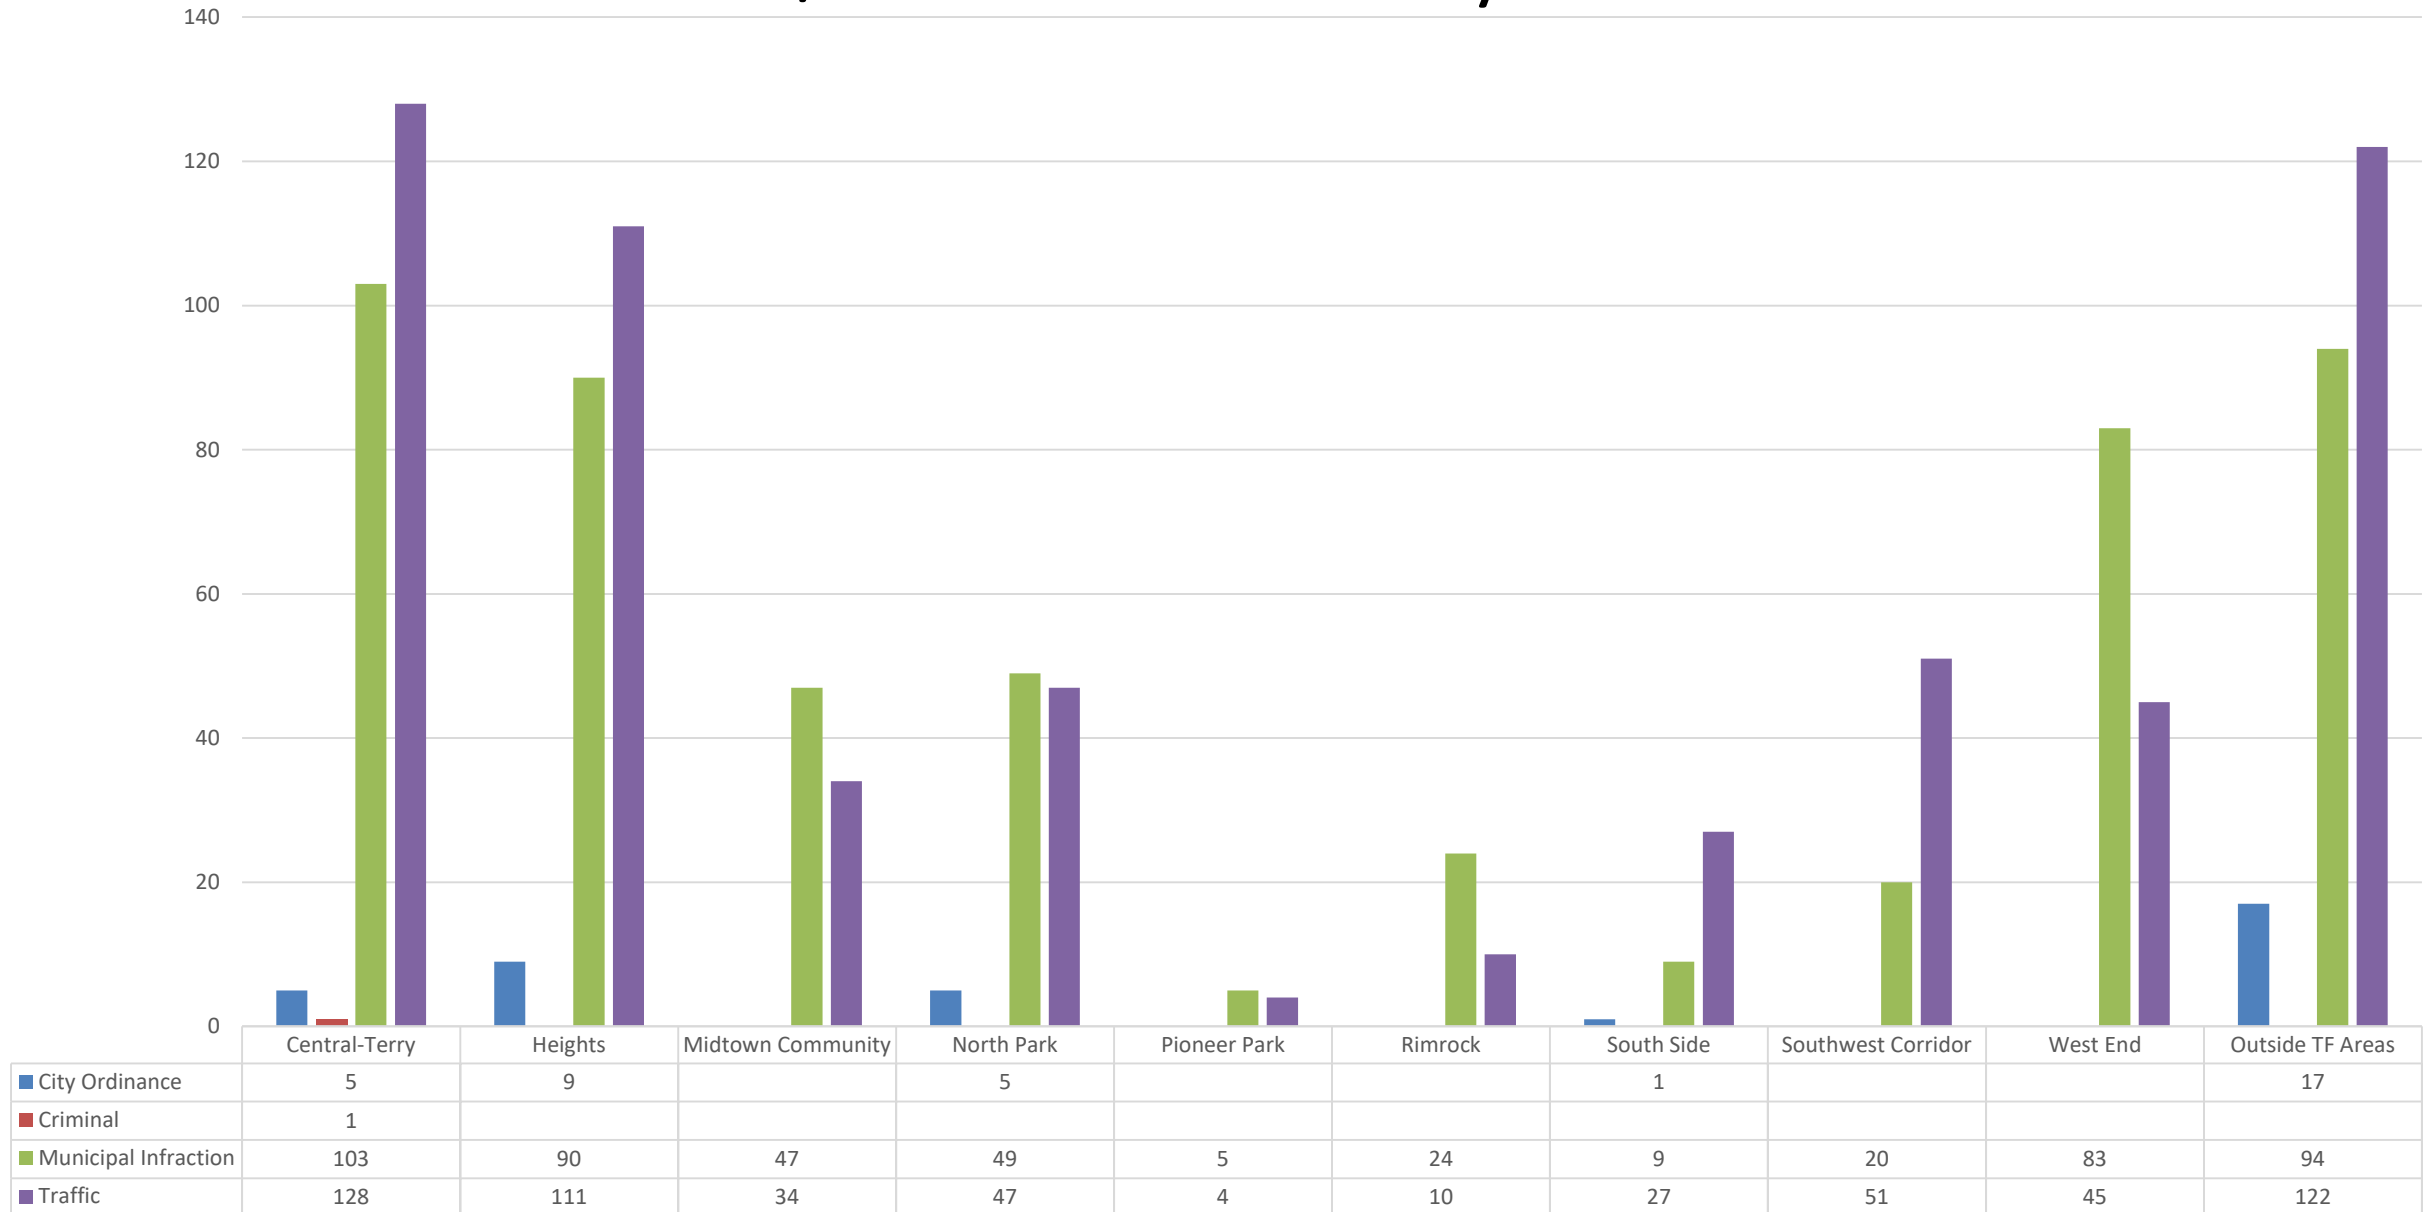

Tickets/Citations: May 2022