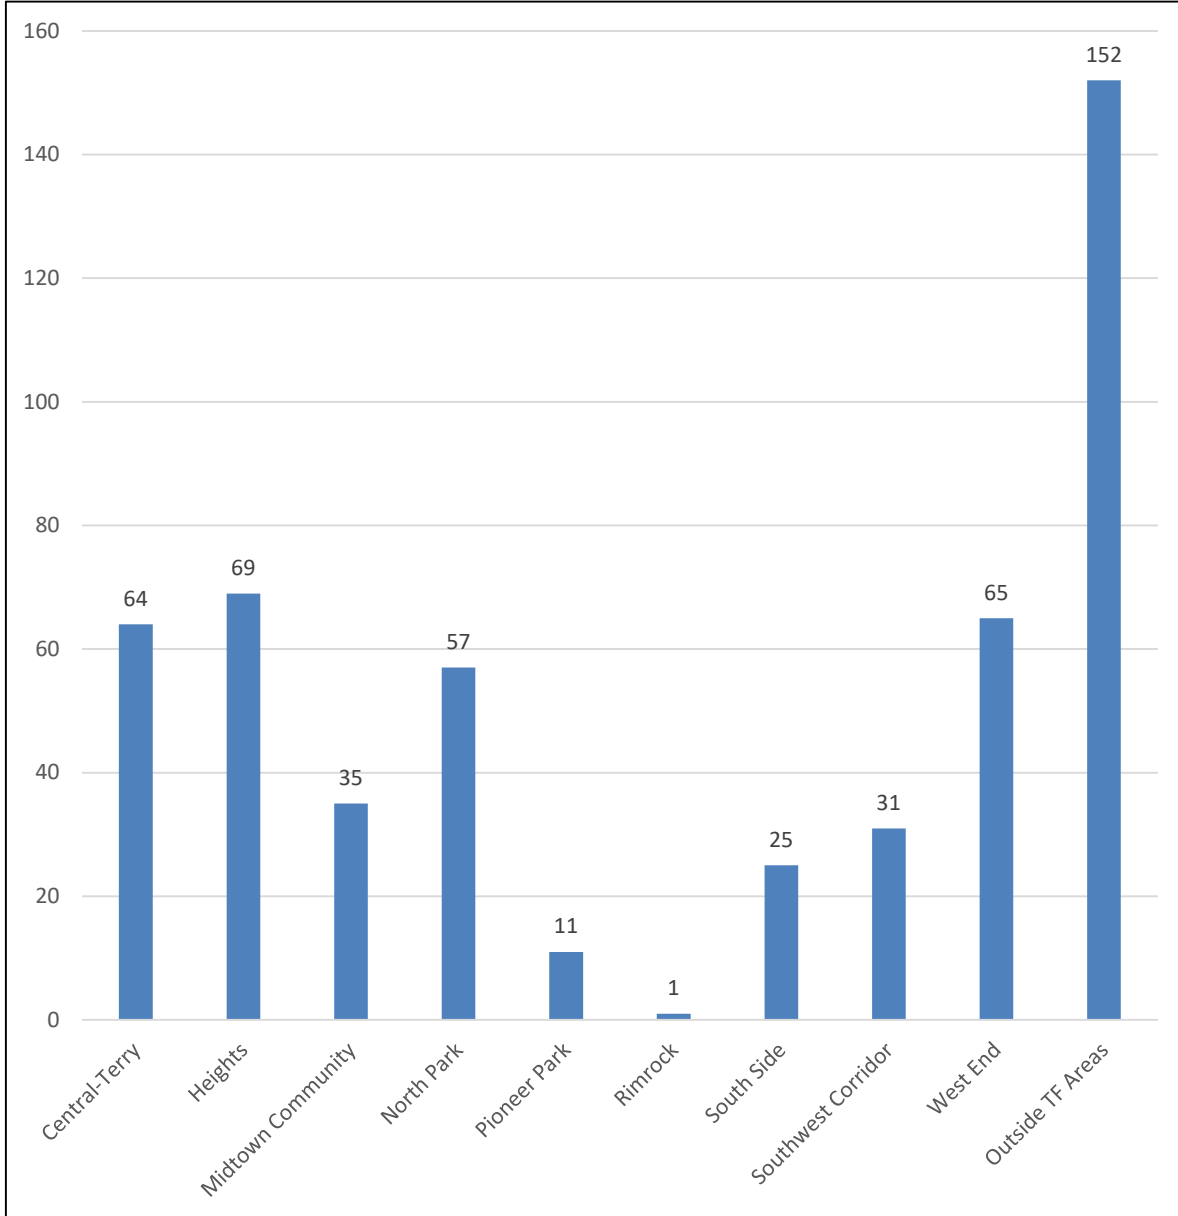

Arrest Charges
Total arrest charges: 510

Arrest Stats: May 2022

Unique arrests
Total unique arrests: 430