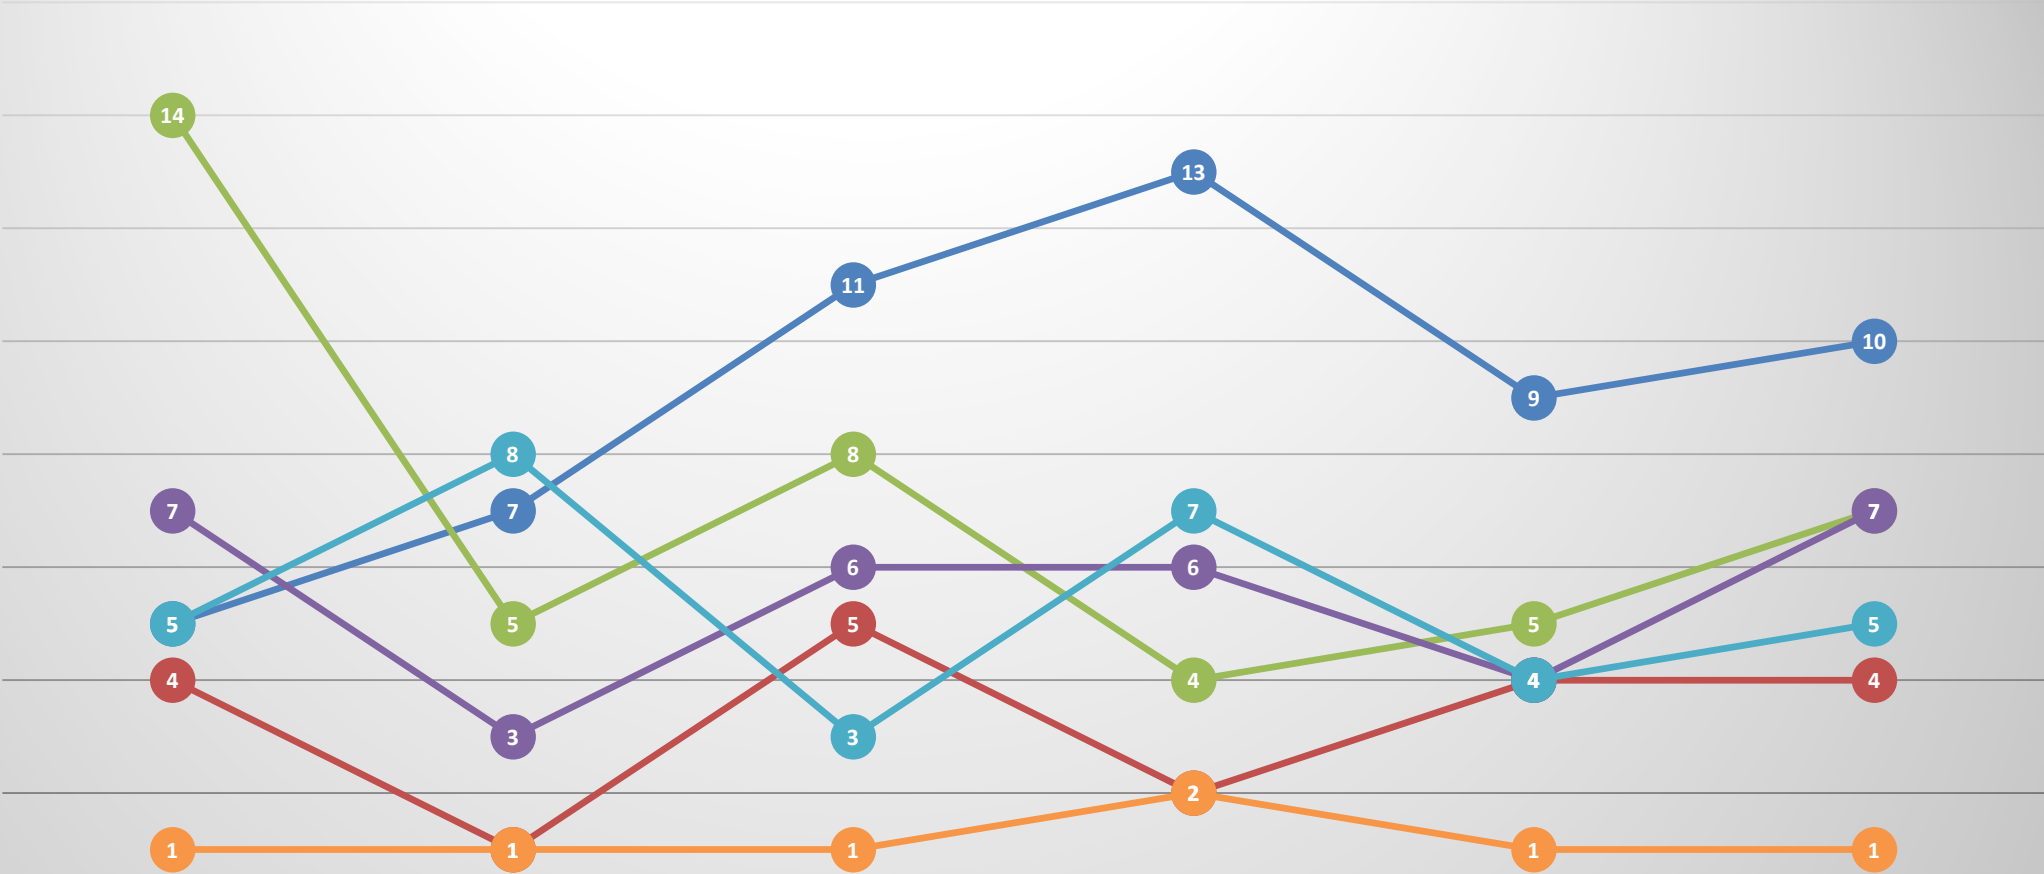

# Central Terry Offenses: Rolling 6-Month Totals

	December 2021	January 2022	February 2022	March 2022	April 2022	May 2022
ASSAULT	10	9	9	6	17	18
BURGLARY, RESIDENCE	3	1	8	10	8	3
DRUGS	4	10	12	10	17	21
DUI/AGG DUI	8	8	10	4	13	9
MV THEFT	11	13	19	18	9	10
ROBBERY	1	2	2	1	3	3

# Pioneer Park Offenses: Rolling 6-Month Totals

	December 2021	January 2022	February 2022	March 2022	April 2022	May 2022
ASSAULT	3	2	1	2	3	1
BURGLARY, RESIDENCE	1	2	1	1	1	2
DRUGS	1	2	2	2	3	1
DUI/AGG DUI	1	2	1	1	1	1
MV THEFT	1	2	1	1	1	1

# Heights Offenses: Rolling 6-Month Totals

	December 2021	January 2022	February 2022	March 2022	April 2022	May 2022
ASSAULT	5	7	11	13	9	10
BURGLARY, RESIDENCE	4	1	5	2	4	4
DRUGS	14	5	8	4	5	7
DUI/AGG DUI	7	3	6	6	4	7
MV THEFT	5	8	3	7	4	5
ROBBERY	1	1	1	2	1	1

# South Side Offenses: Rolling 6-Month Totals

	December 2021	January 2022	February 2022	March 2022	April 2022	May 2022
ASSAULT	5	2	8	9	1	9
BURGLARY, RESIDENCE	2	3	3	5	6	2
DRUGS	12	3	10	4	3	8
DUI/AGG DUI	1	1	1	2	1	3
MV THEFT	5	6	7	6	6	4
ROBBERY	1	1	1	1	1	1