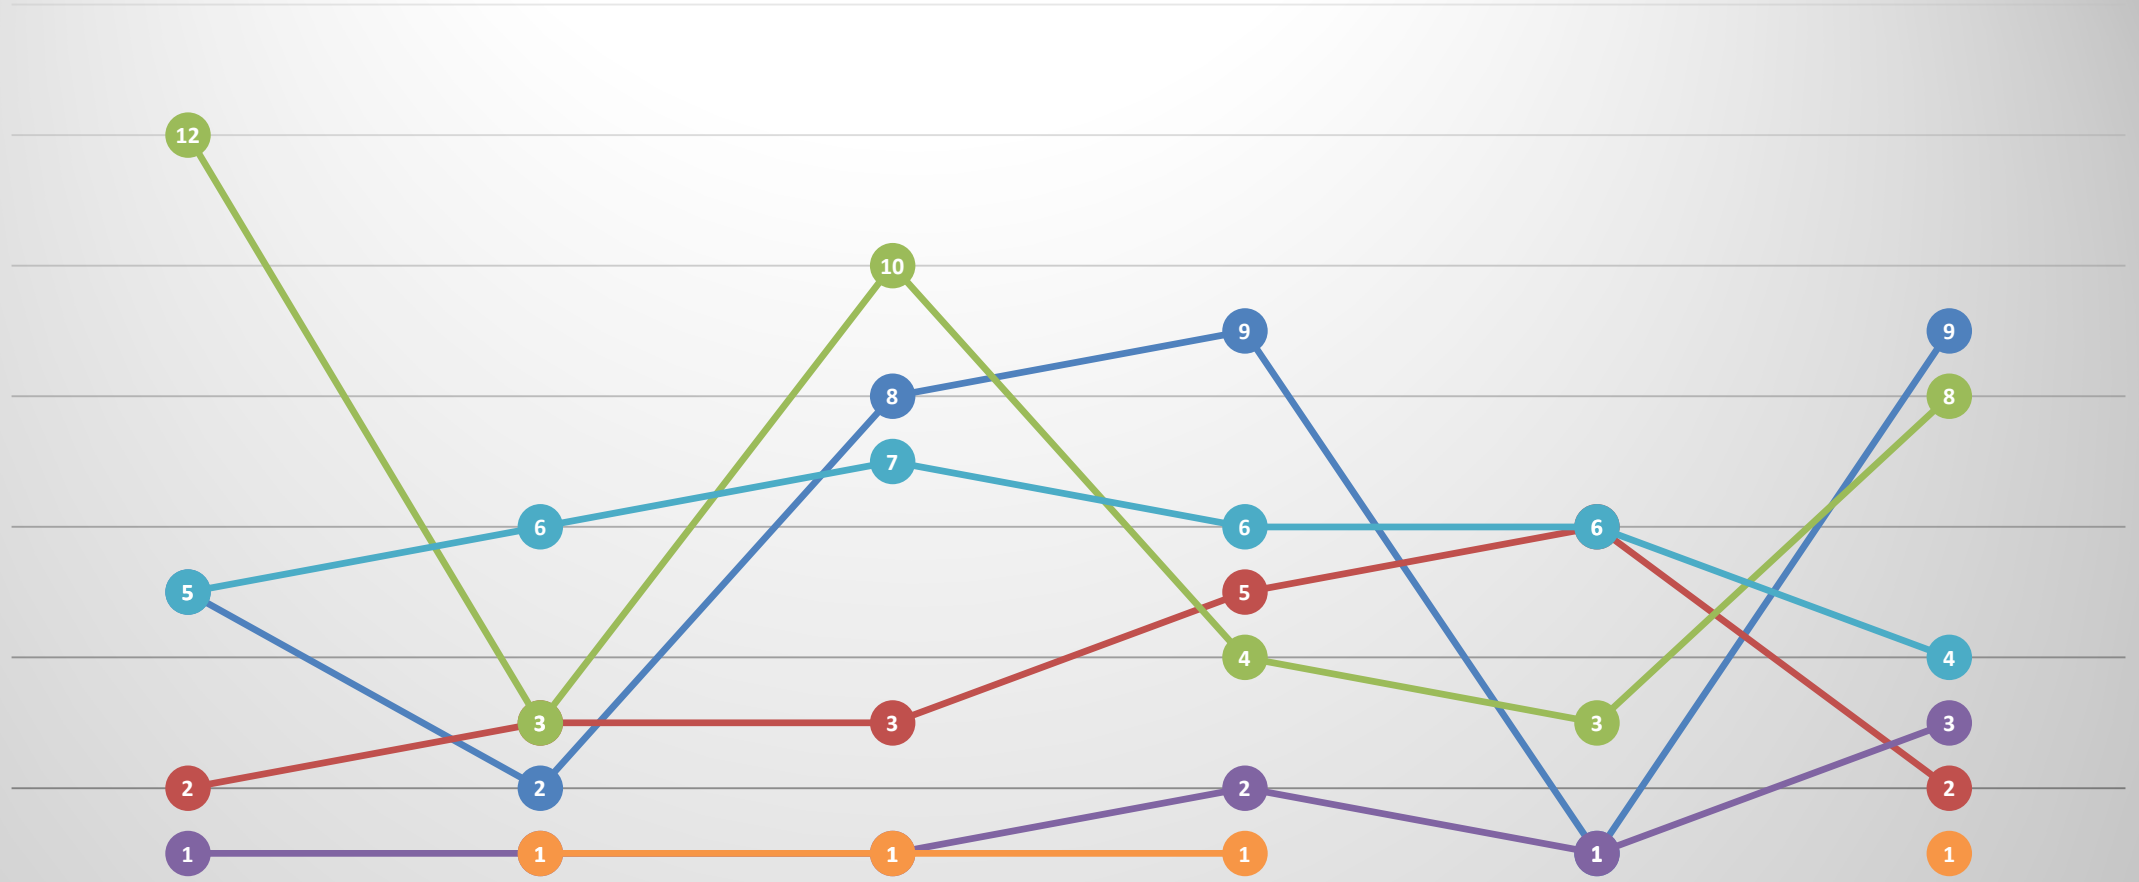

# Pioneer Park Offenses: Rolling 6-Month Totals

	December 2021	January 2022	February 2022	March 2022	April 2022	May 2022
ASSAULT	3	2	1	2	3	1
BURGLARY, RESIDENCE	1	2	1	1	1	2
DRUGS	1	2	2	2	3	1
DUI/AGG DUI	1	2	1	1	1	1
MV THEFT	1	2	1	1	1	1

# Heights Offenses: Rolling 6-Month Totals

	December 2021	January 2022	February 2022	March 2022	April 2022	May 2022
ASSAULT	5	7	11	13	9	10
BURGLARY, RESIDENCE	4	1	5	2	4	4
DRUGS	14	5	8	4	5	7
DUI/AGG DUI	7	3	6	6	4	7
MV THEFT	5	8	3	7	4	5
ROBBERY	1	1	1	2	1	1

# Rimrock Offenses: Rolling 6-Month Totals

	December 2021	January 2022	February 2022	March 2022	April 2022	May 2022
ASSAULT		1	2			1
BURGLARY, RESIDENCE	1			1		2
DRUGS					2	
DUI/AGG DUI	1		2			2

# South Side Offenses: Rolling 6-Month Totals

	December 2021	January 2022	February 2022	March 2022	April 2022	May 2022
ASSAULT	5	2	8	9	1	9
BURGLARY, RESIDENCE	2	3	3	5	6	2
DRUGS	12	3	10	4	3	8
DUI/AGG DUI	1	1	1	2	1	3
MV THEFT	5	6	7	6	6	4
ROBBERY	1	1	1	1	1	1