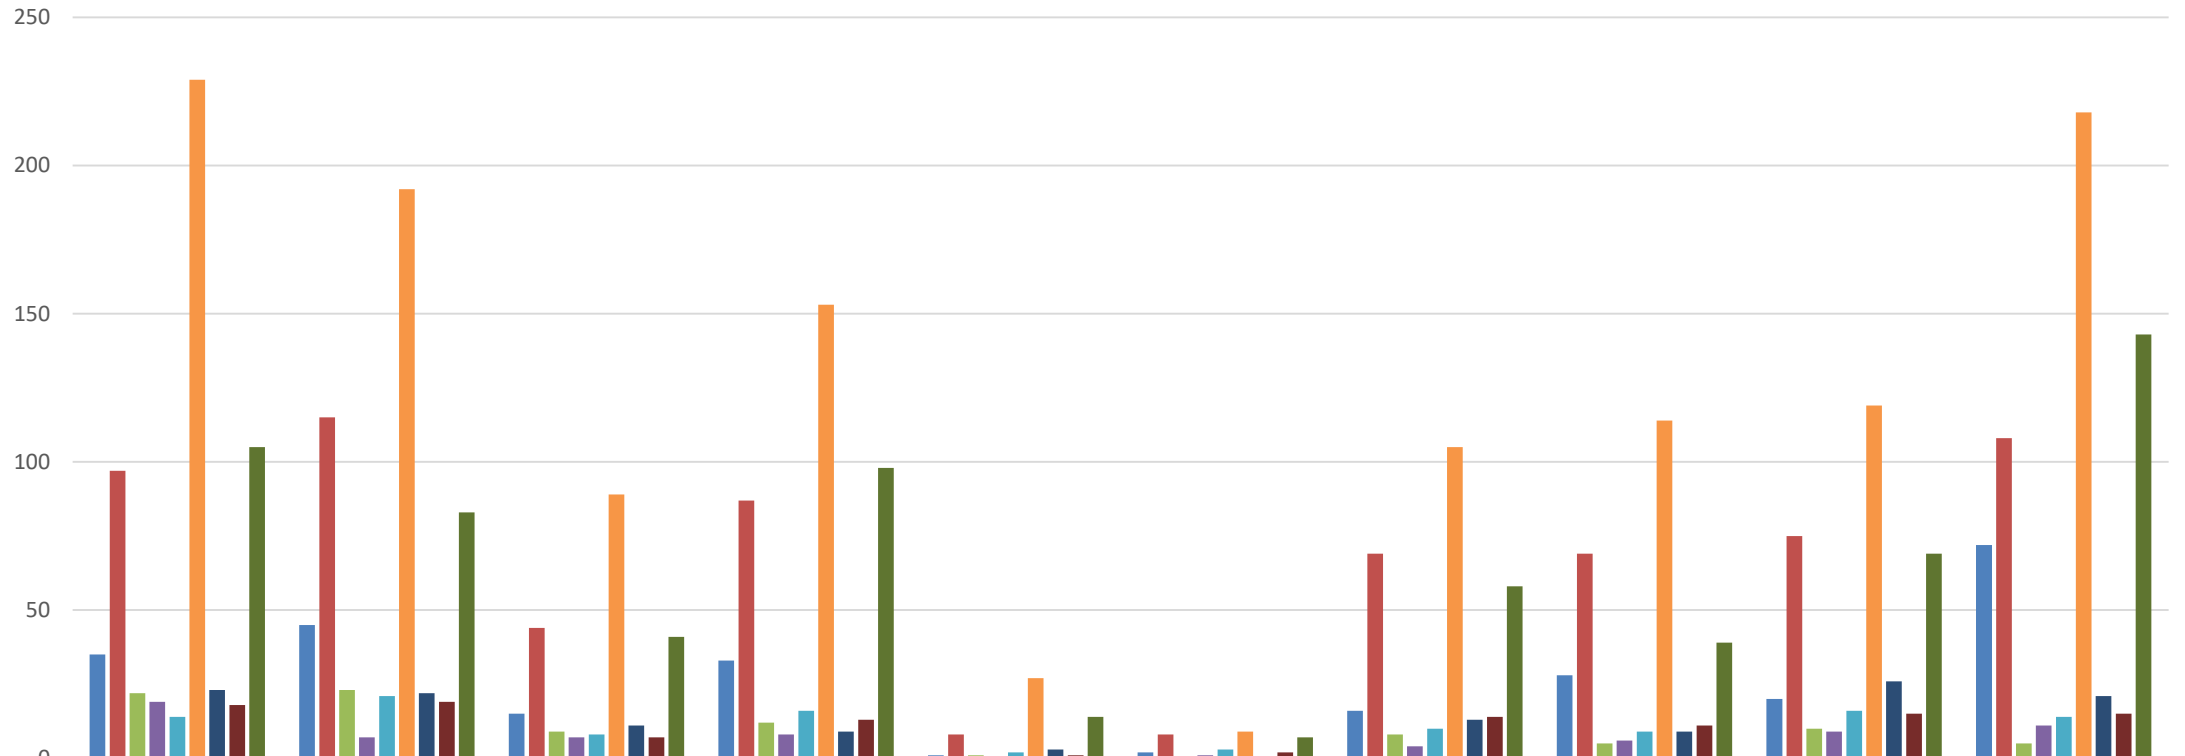

Calls for Service: June 2022 (Select Categories)

	Central-Terry	Heights	Midtown Community	North Park	Pioneer Park	Rimrock	South Side	Southwest Corridor	West End	Outside TF Areas
Area Check	35	45	15	33	1	2	16	28	20	72
Disturbance	97	115	44	87	8	8	69	69	75	108
Noise Complaint	22	23	9	12	1		8	5	10	5
Sick/Injured Person	19	7	7	8		1	4	6	9	11
Suicide Attempts/Threats	14	21	8	16	2	3	10	9	16	14
Suspicious Activity	229	192	89	153	27	9	105	114	119	218
Threats/Harassment	23	22	11	9	3		13	9	26	21
Vandalism	18	19	7	13	1	2	14	11	15	15
Welfare Check	105	83	41	98	14	7	58	39	69	143