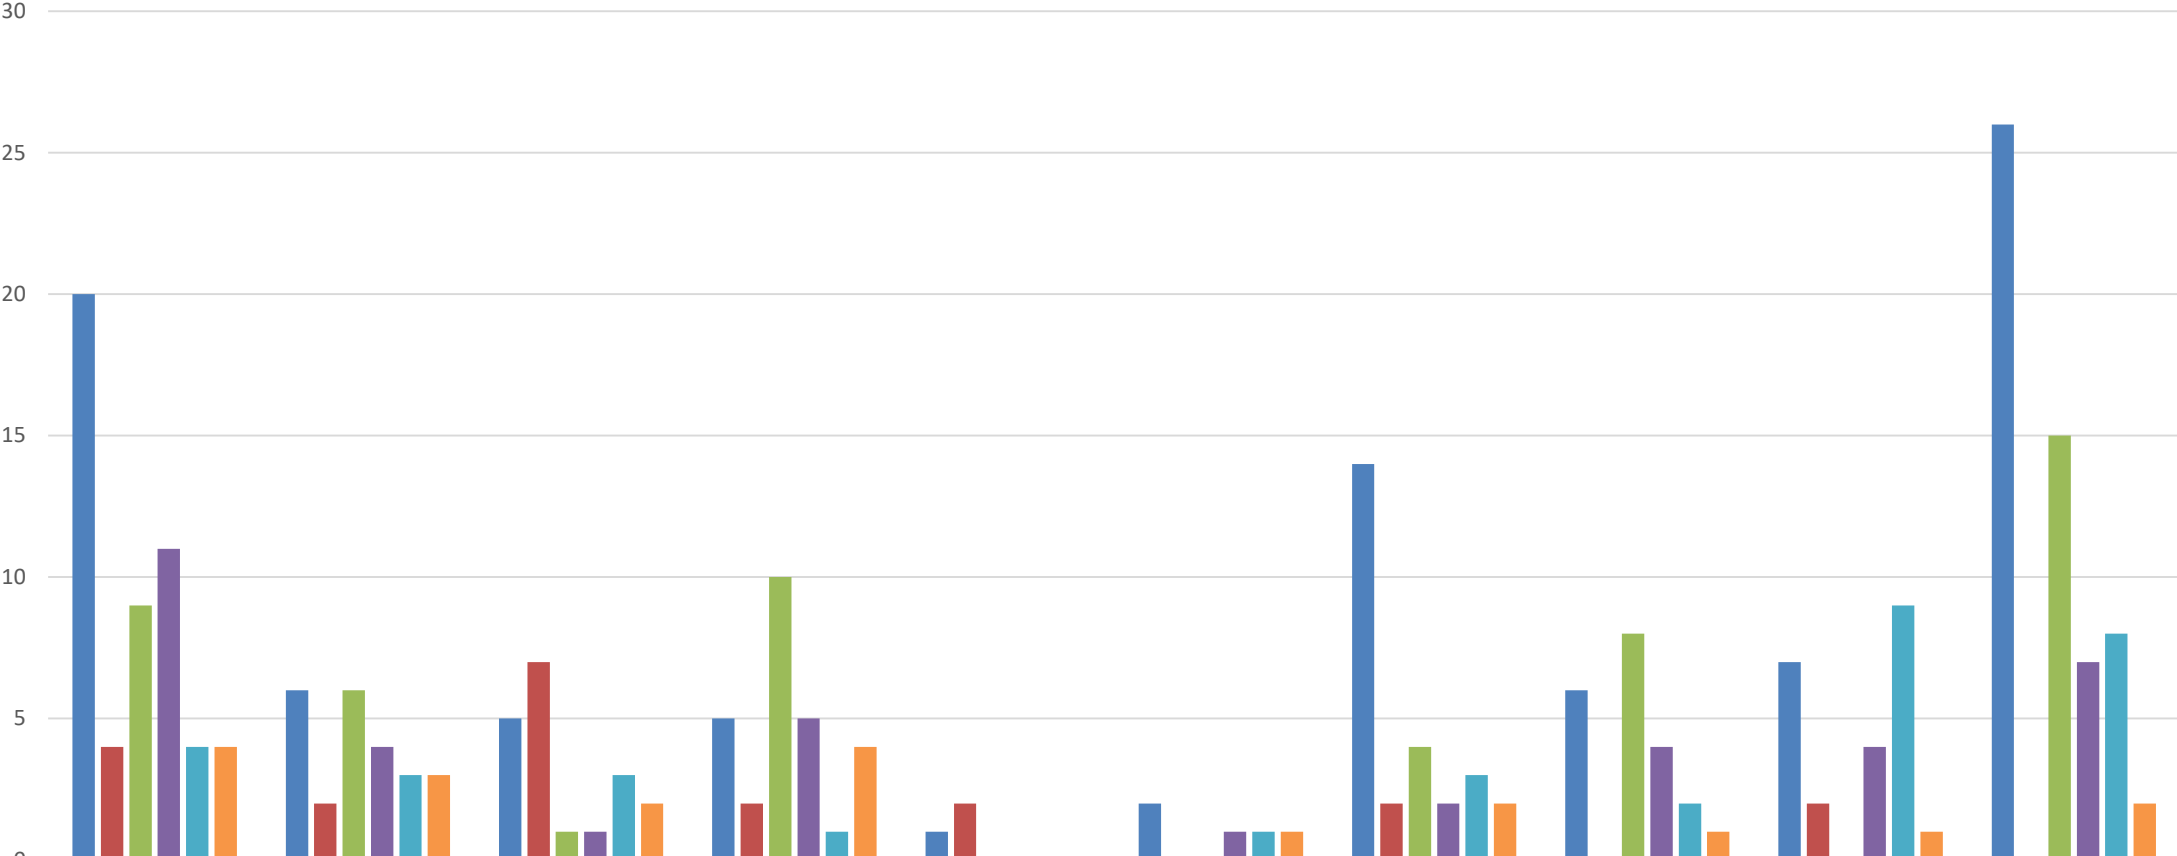

Arrest Charges
Total arrest charges: 419

Arrest Stats: June 2022

Unique arrests
Total unique arrests: 356

Tickets/Citations: June 2022

	Central-Terry	Heights	Midtown Community	North Park	Pioneer Park	Rimrock	South Side	Southwest Corridor	West End	Outside TF Areas
City Ordinance	3	10		26			8	1	1	21
Criminal	1	1				1			1	
MAAP				11						8
Municipal Infraction	61	39	31	29	2	7	6	20	27	59
Traffic	68	57	15	37	5	6	15	25	19	89

Offenses: June 2022

	Central-Terry	Heights	Midtown Community	North Park	Pioneer Park	Rimrock	South Side	Southwest Corridor	West End	Outside TF Areas
■ ASSAULT	20	6	5	5	1	2	14	6	7	26
■ BURGLARY, RESIDENCE	4	2	7	2	2		2		2	
■ DRUGS	9	6	1	10			4	8		15
■ DUI/AGG DUI	11	4	1	5		1	2	4	4	7
■ MV THEFT	4	3	3	1		1	3	2	9	8
■ ROBBERY	4	3	2	4		1	2	1	1	2

North Park Offenses: Rolling 6-Month Totals

Central Terry Offenses: Rolling 6-Month Totals

Pioneer Park Offenses: Rolling 6-Month Totals

Heights Offenses: Rolling 6-Month Totals

Rimrock Offenses: Rolling 6-Month Totals

South Side Offenses: Rolling 6-Month Totals

Southwest Corridor Offenses: Rolling 6-Month Totals

West End Offenses: Rolling 6-Month Totals

Midtown Offenses: Rolling 6-Month Totals