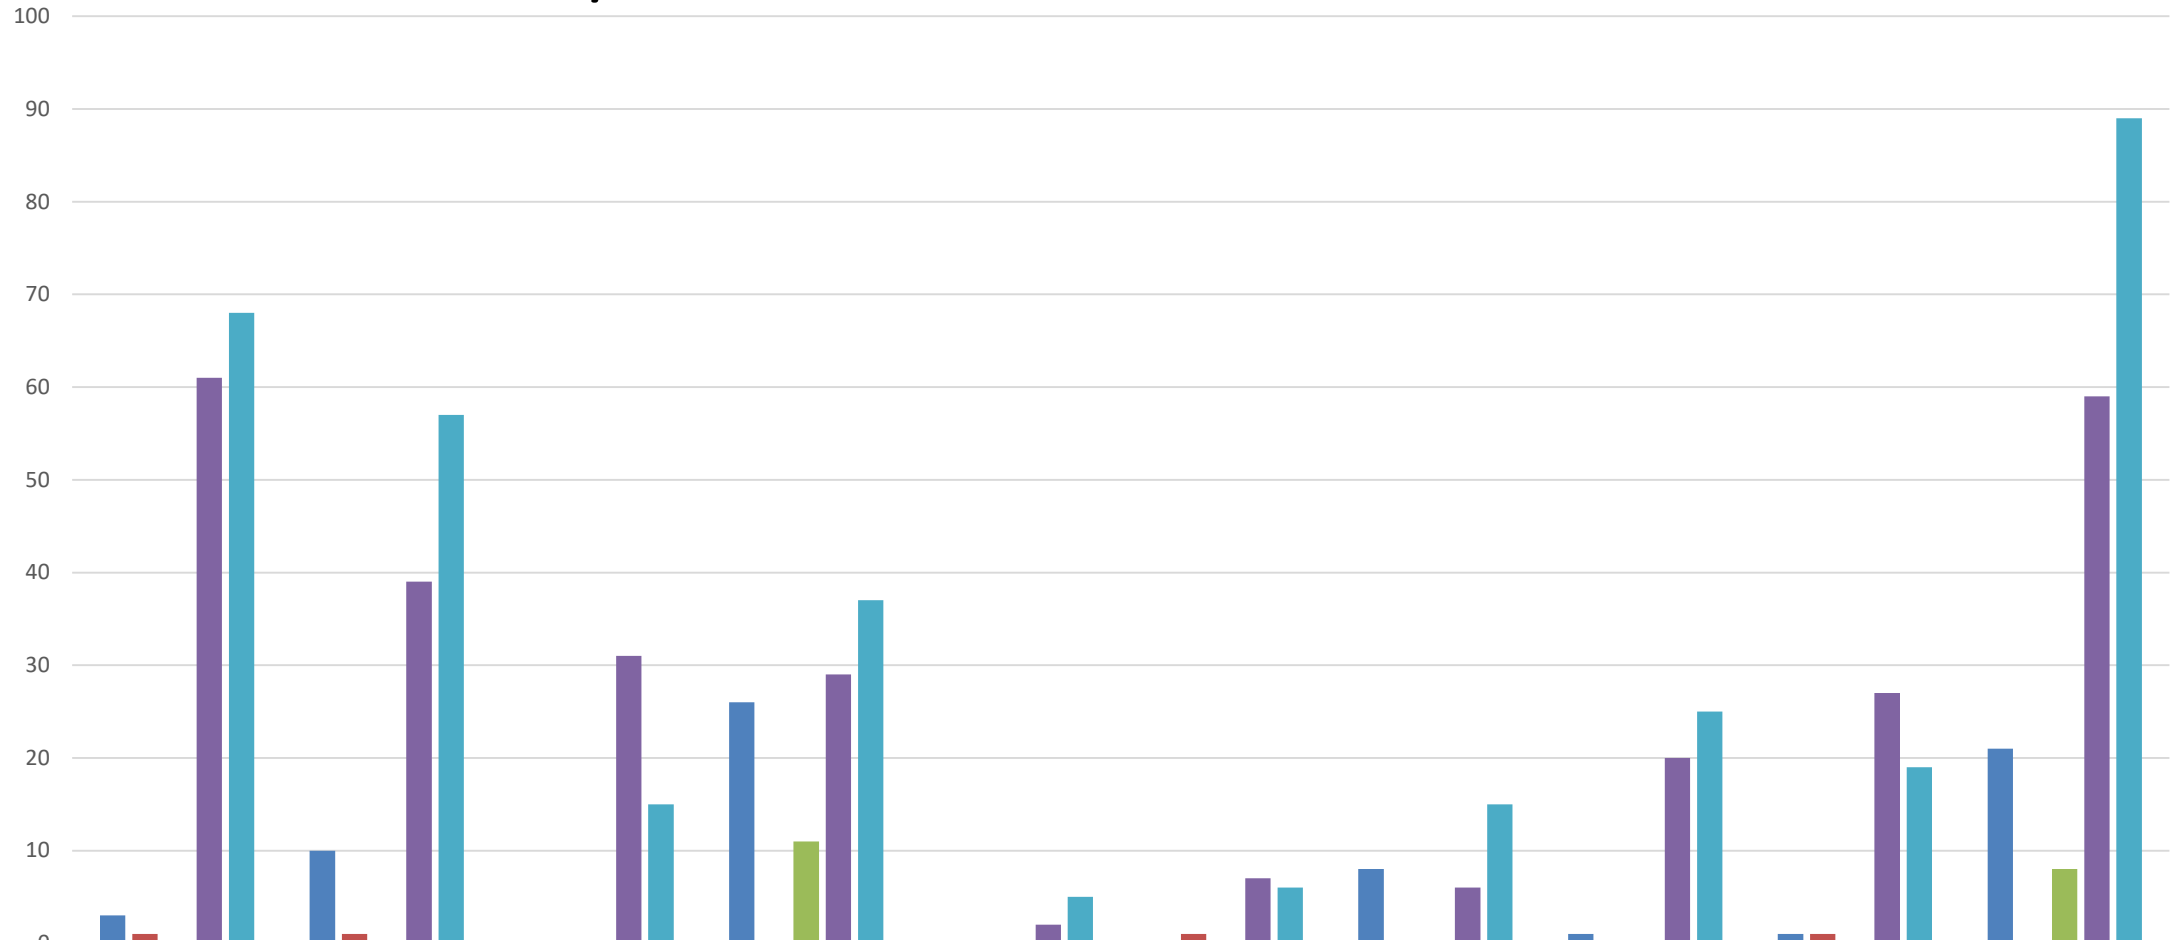

Calls for Service: June 2022 (Traffic Categories)

	Central-Terry	Heights	Midtown Community	North Park	Pioneer Park	Rimrock	South Side	Southwest Corridor	West End	Outside TF Areas
Abandoned Vehicle	27	10	11	5	2	2	7	17	11	7
Accident DUI	105	97	35	72	3	10	28	31	54	111
Accident Hit and Run	19	9	5	7	1	2	7	8	17	
Accident Property Damage	40	24	12	9	3	3	9	34	35	
Accident w/Injuries	15	6	5	6	1	3	3	4	12	
Parking Complaint	14	6	6	8	3	1	4	6	6	3
Traffic Complaint/Investigation	73	56	28	13	2	14	13	25	57	77
Traffic Stop	105	97	35	72	3	10	28	31	54	111

Arrest Charges
Total arrest charges: 419

Arrest Stats: June 2022

Unique arrests
Total unique arrests: 356

Tickets/Citations: June 2022

	Central-Terry	Heights	Midtown Community	North Park	Pioneer Park	Rimrock	South Side	Southwest Corridor	West End	Outside TF Areas
City Ordinance	3	10		26			8	1	1	21
Criminal	1	1				1			1	
MAAP				11						8
Municipal Infraction	61	39	31	29	2	7	6	20	27	59
Traffic	68	57	15	37	5	6	15	25	19	89

North Park Offenses: Rolling 6-Month Totals

Central Terry Offenses: Rolling 6-Month Totals

Pioneer Park Offenses: Rolling 6-Month Totals

Heights Offenses: Rolling 6-Month Totals

Rimrock Offenses: Rolling 6-Month Totals

South Side Offenses: Rolling 6-Month Totals

Southwest Corridor Offenses: Rolling 6-Month Totals

West End Offenses: Rolling 6-Month Totals

Midtown Offenses: Rolling 6-Month Totals