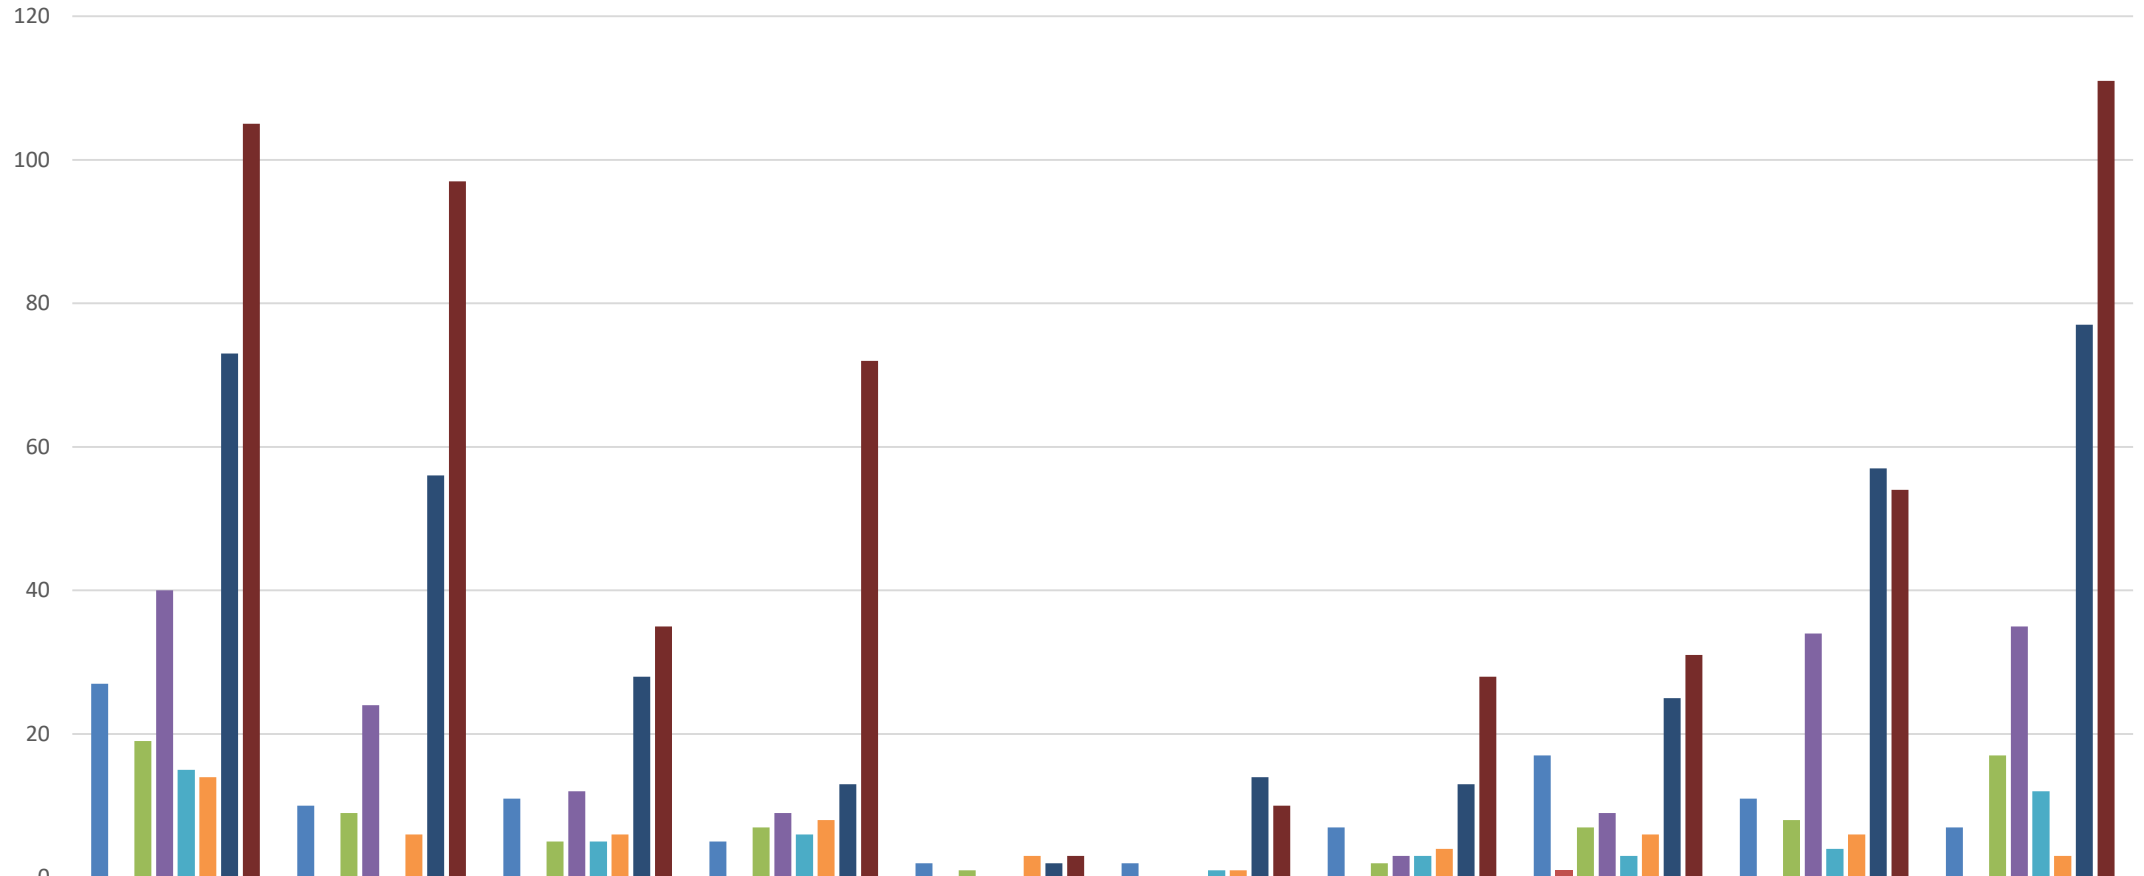

Calls for Service: June 2022 (Traffic Categories)

	Central-Terry	Heights	Midtown Community	North Park	Pioneer Park	Rimrock	South Side	Southwest Corridor	West End	Outside TF Areas
Abandoned Vehicle	27	10	11	5	2	2	7	17	11	7
Accident DUI	105	97	35	72	3	10	28	31	54	111
Accident Hit and Run	19	9	5	7	1	2	7	8	17	
Accident Property Damage	40	24	12	9	3	3	9	34	35	
Accident w/Injuries	15	6	5	6	1	3	3	4	12	
Parking Complaint	14	6	6	8	3	1	4	6	6	3
Traffic Complaint/Investigation	73	56	28	13	2	14	13	25	57	77
Traffic Stop	105	97	35	72	3	10	28	31	54	111