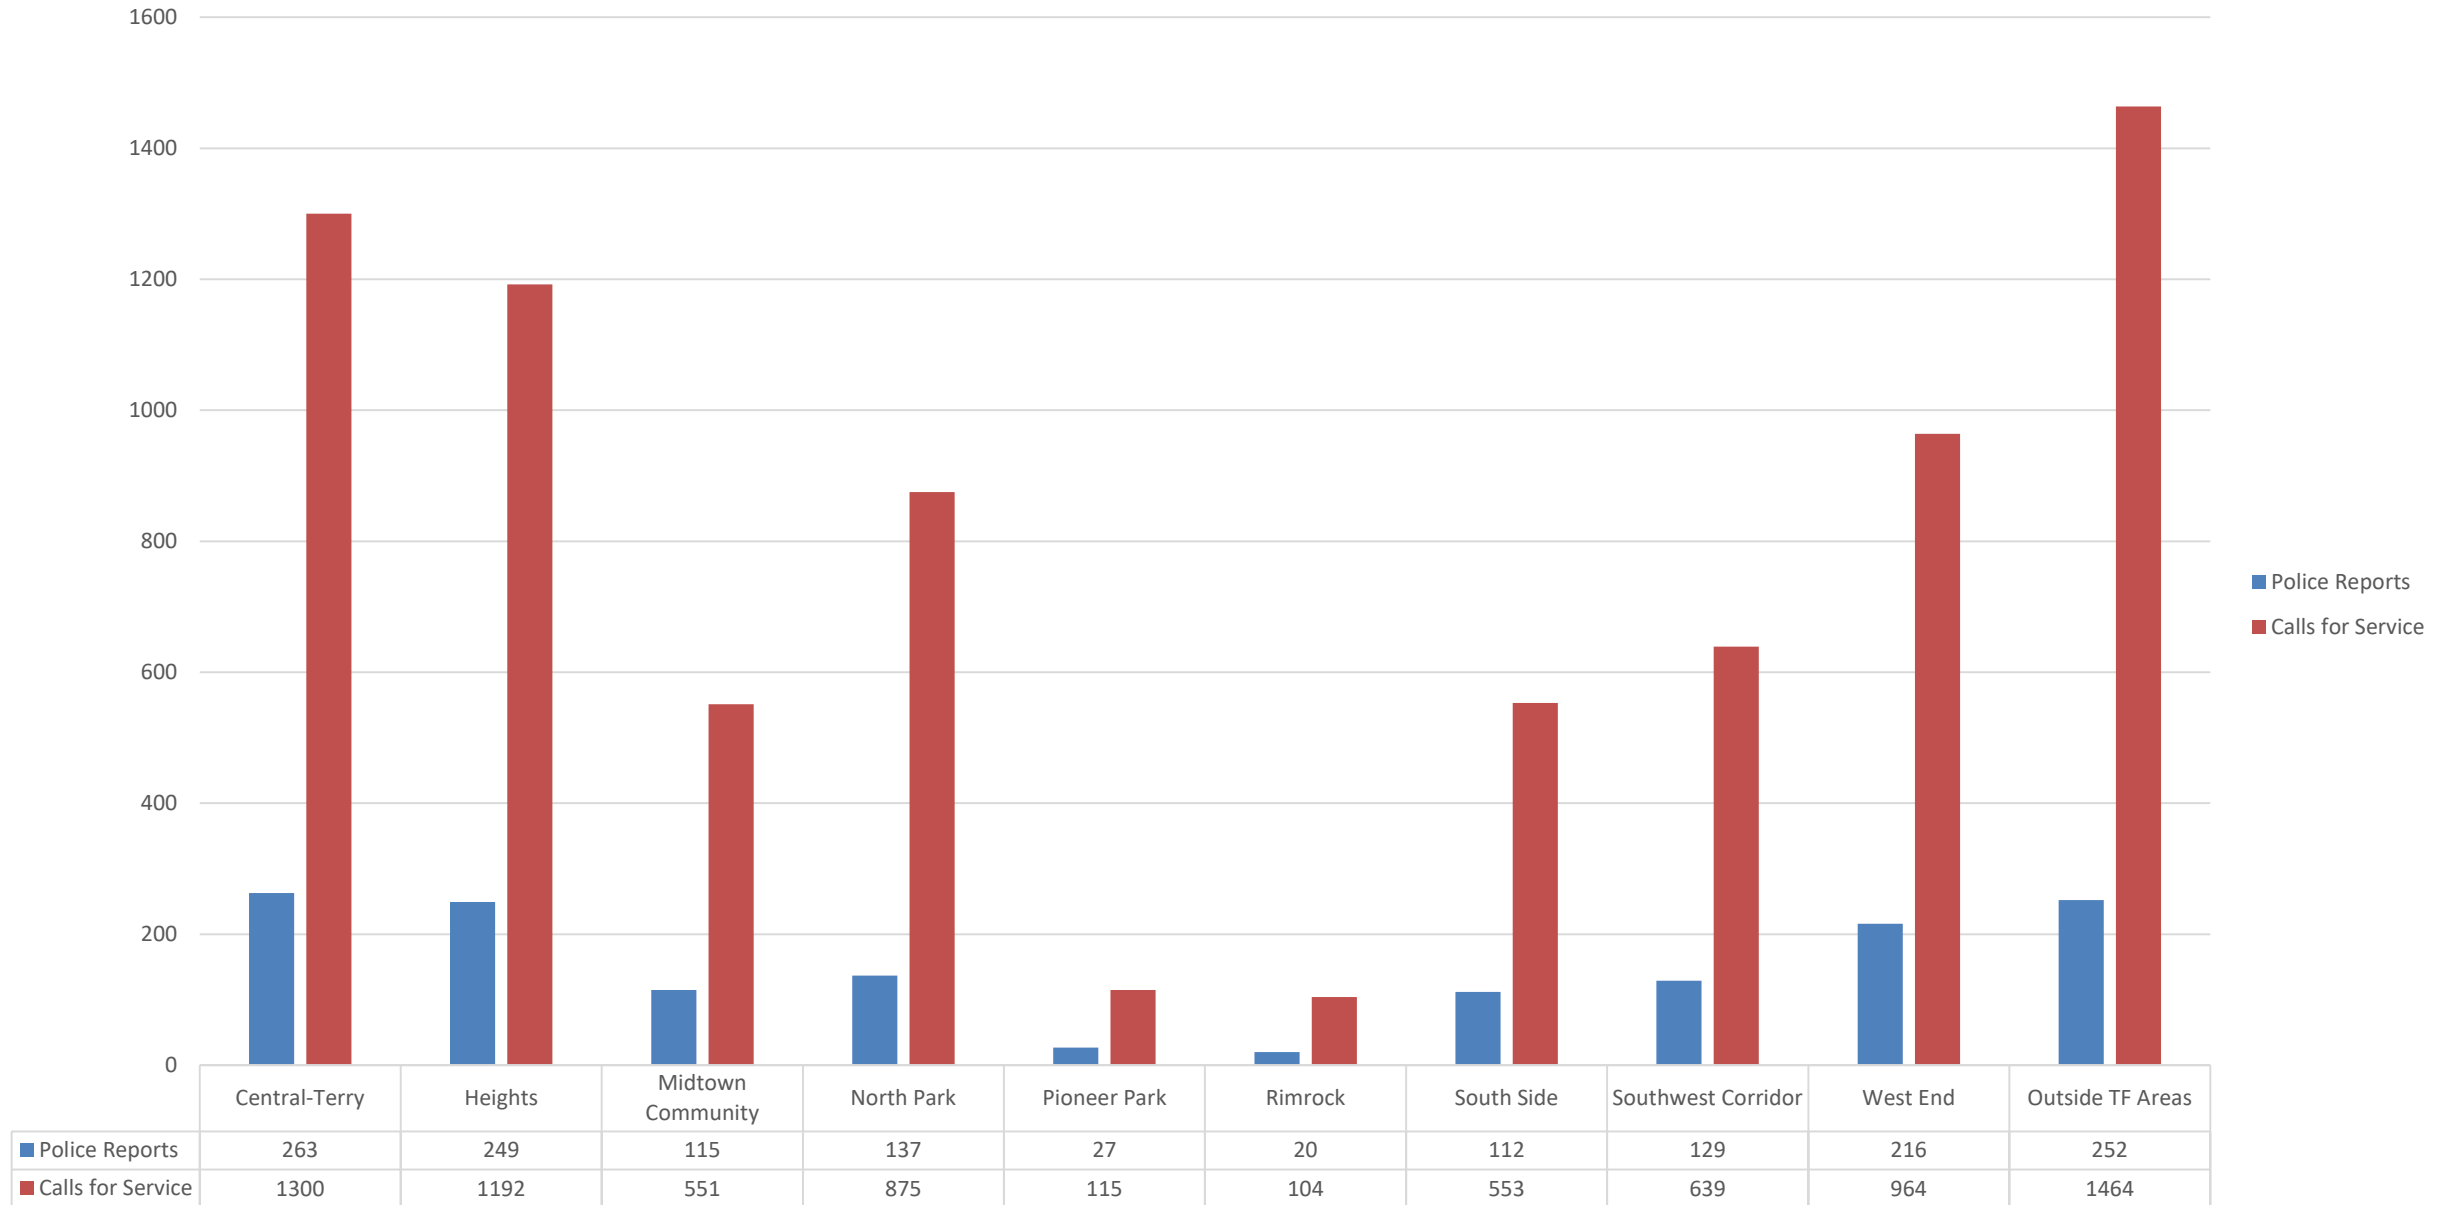

Total CFS May 2022: 8,492 (31 Days)

Total CFS May 2022: 7,949 (30 Days)

Calls for Service: June 2022