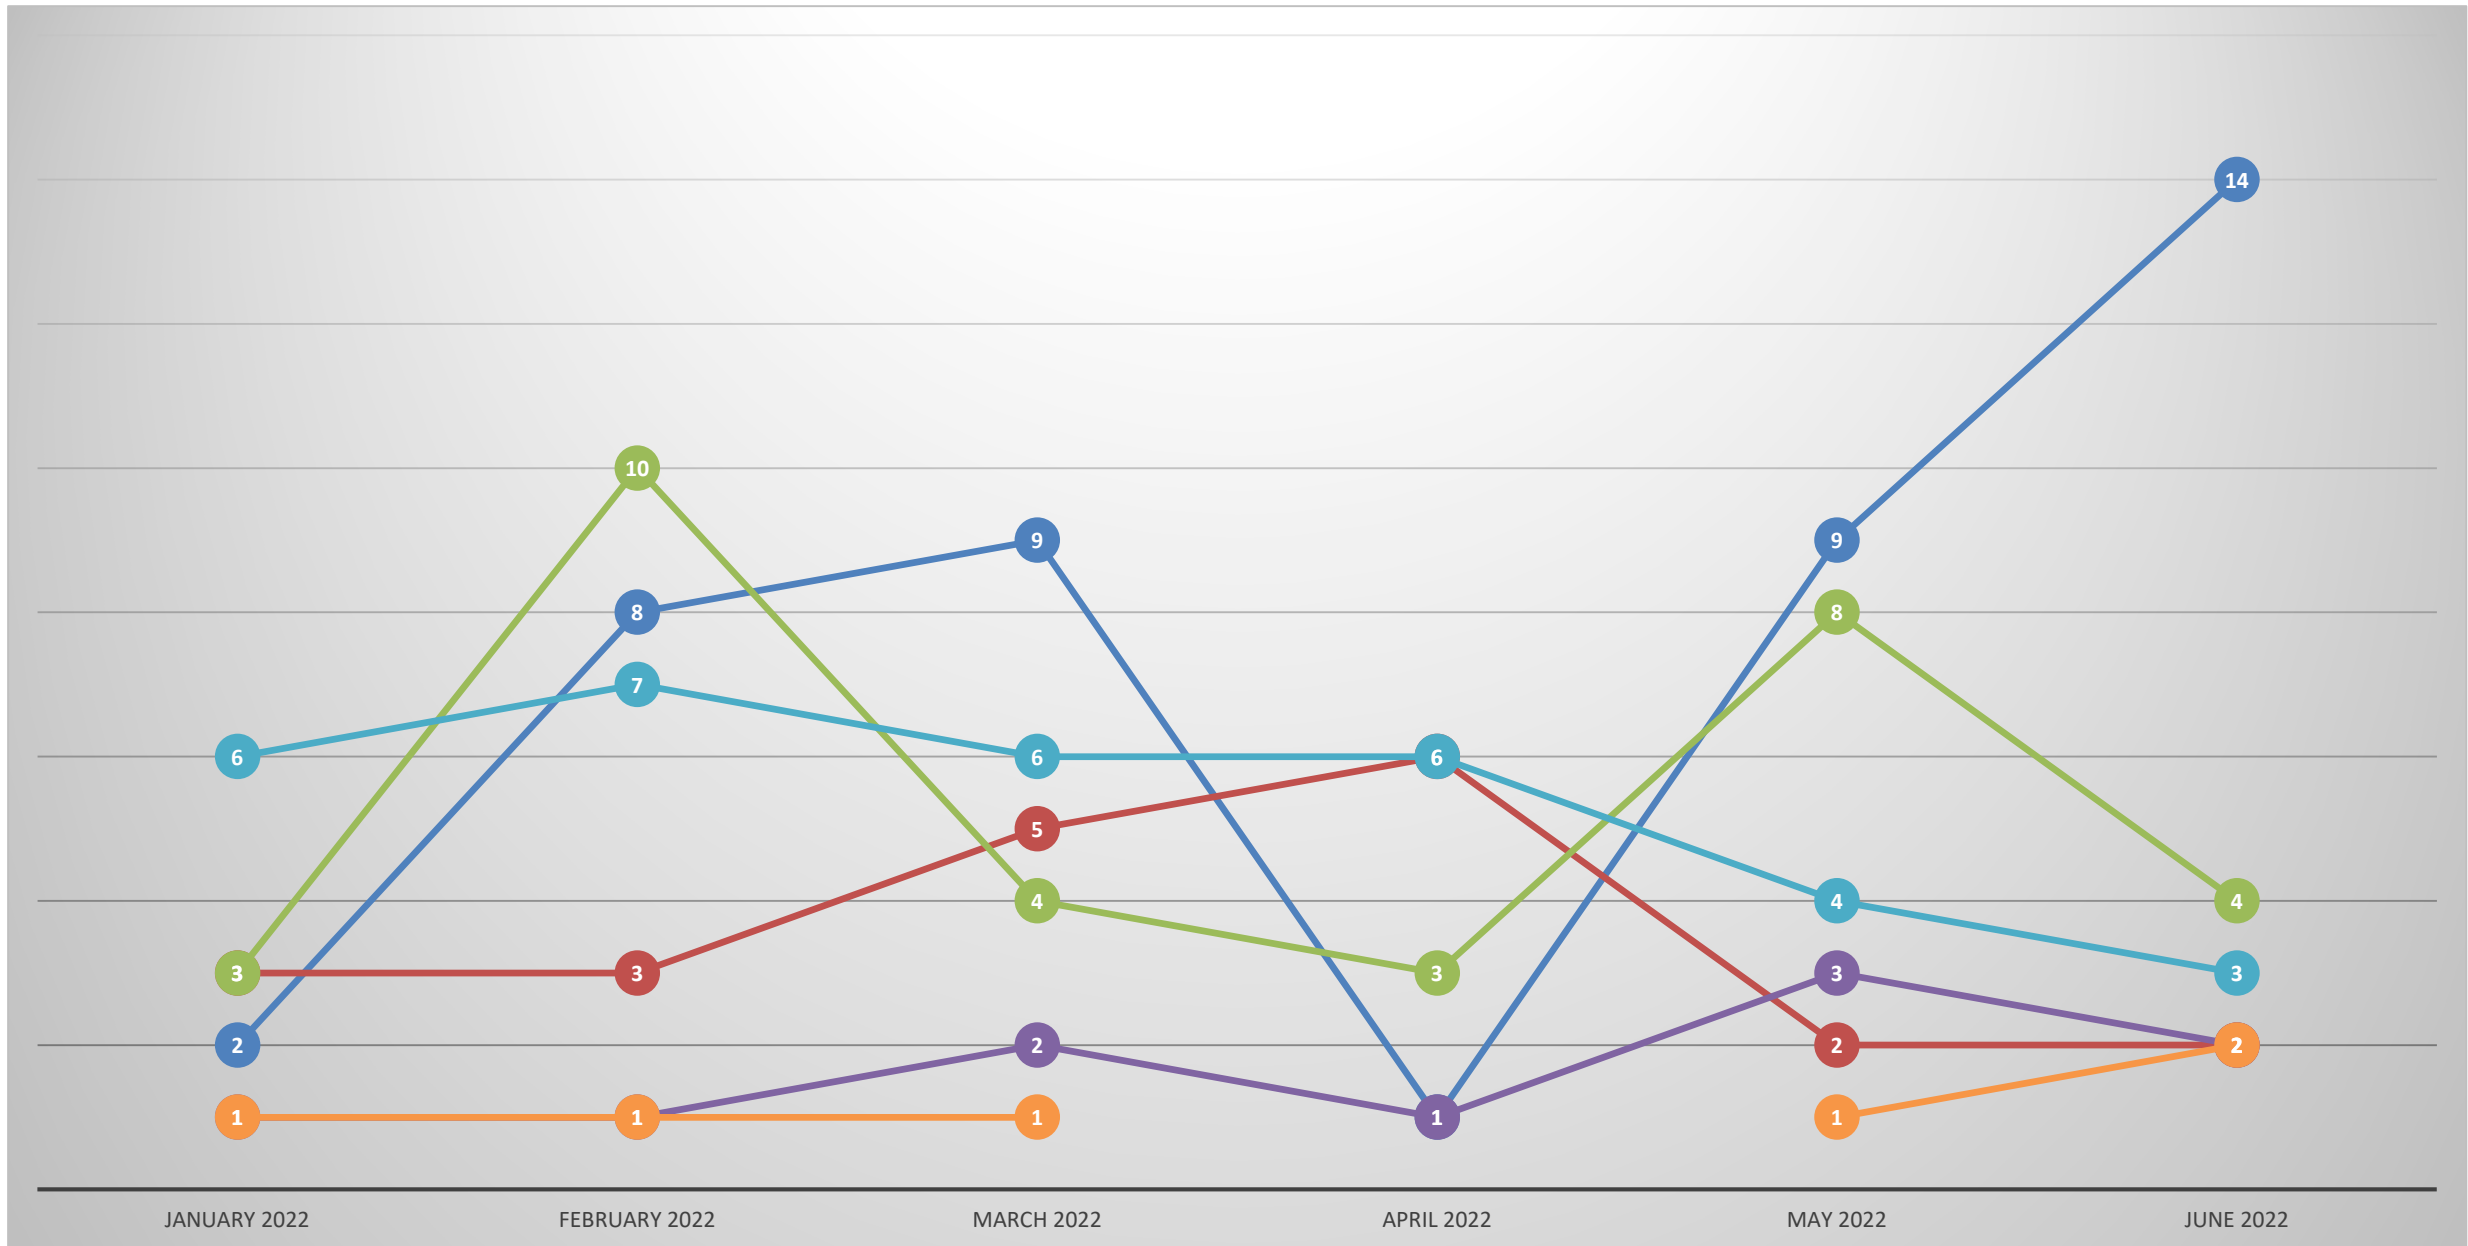

Arrest Charges
Total arrest charges: 419

Arrest Stats: June 2022

Unique arrests
Total unique arrests: 356

Tickets/Citations: June 2022

	Central-Terry	Heights	Midtown Community	North Park	Pioneer Park	Rimrock	South Side	Southwest Corridor	West End	Outside TF Areas
City Ordinance	3	10		26			8	1	1	21
Criminal	1	1				1			1	
MAAP				11						8
Municipal Infraction	61	39	31	29	2	7	6	20	27	59
Traffic	68	57	15	37	5	6	15	25	19	89

Offenses: June 2022

	Central-Terry	Heights	Midtown Community	North Park	Pioneer Park	Rimrock	South Side	Southwest Corridor	West End	Outside TF Areas
■ ASSAULT	20	6	5	5	1	2	14	6	7	26
■ BURGLARY, RESIDENCE	4	2	7	2	2		2		2	
■ DRUGS	9	6	1	10			4	8		15
■ DUI/AGG DUI	11	4	1	5		1	2	4	4	7
■ MV THEFT	4	3	3	1		1	3	2	9	8
■ ROBBERY	4	3	2	4		1	2	1	1	2

North Park Offenses: Rolling 6-Month Totals

Central Terry Offenses: Rolling 6-Month Totals

Pioneer Park Offenses: Rolling 6-Month Totals

Heights Offenses: Rolling 6-Month Totals

Rimrock Offenses: Rolling 6-Month Totals

South Side Offenses: Rolling 6-Month Totals

Southwest Corridor Offenses: Rolling 6-Month Totals

West End Offenses: Rolling 6-Month Totals

Midtown Offenses: Rolling 6-Month Totals