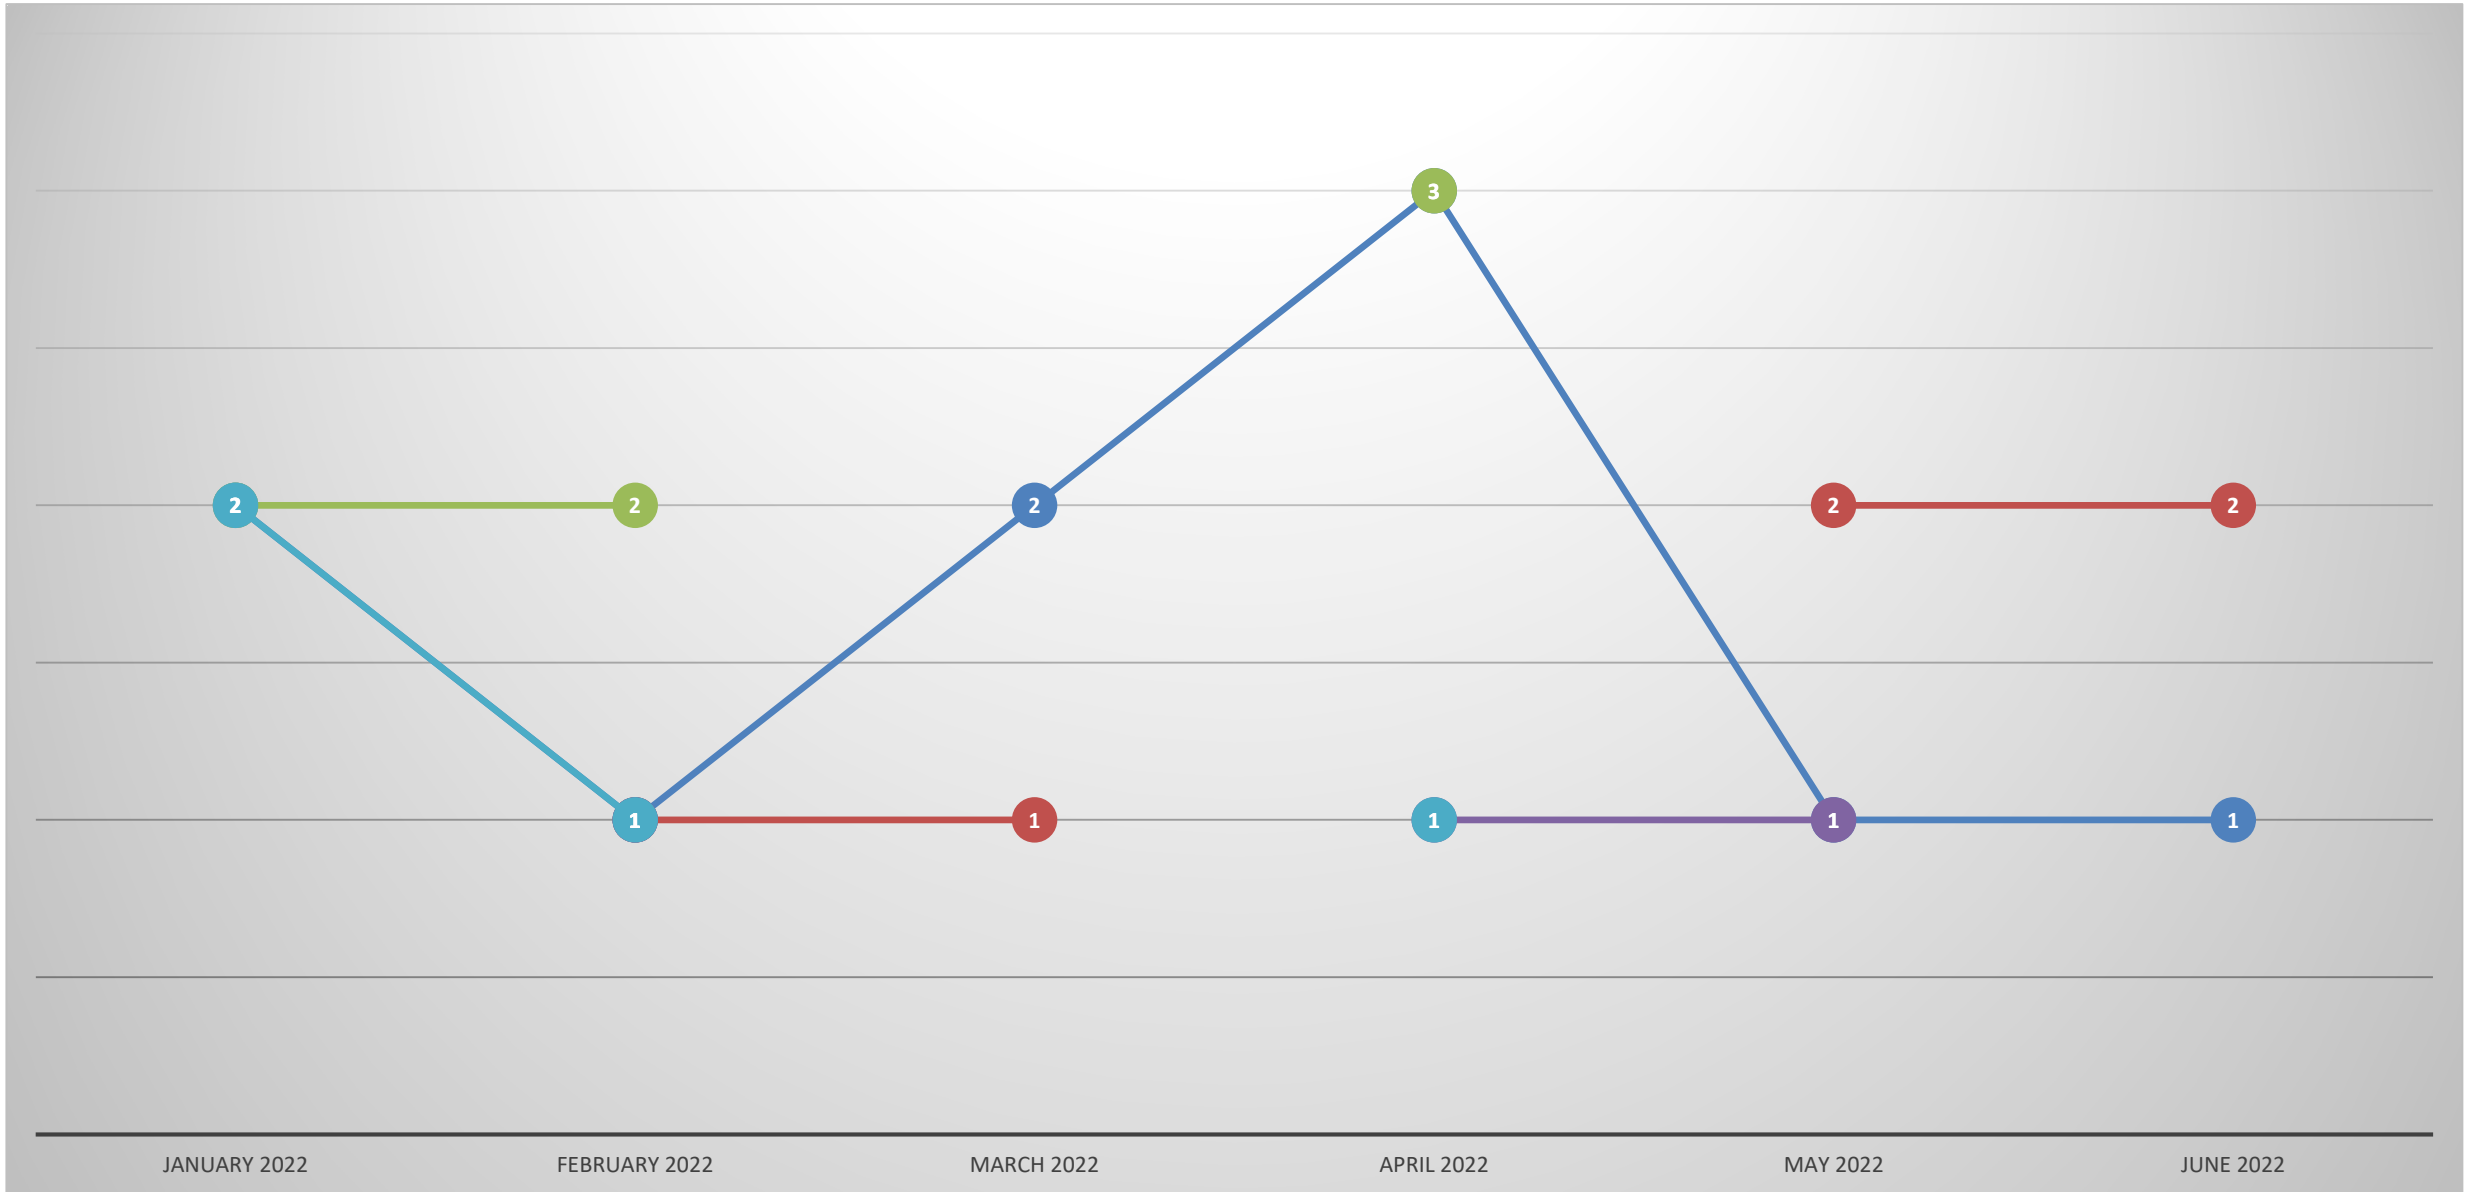

Arrest Charges
Total arrest charges: 419

Arrest Stats: June 2022

Unique arrests
Total unique arrests: 356

Tickets/Citations: June 2022

	Central-Terry	Heights	Midtown Community	North Park	Pioneer Park	Rimrock	South Side	Southwest Corridor	West End	Outside TF Areas
City Ordinance	3	10		26			8	1	1	21
Criminal	1	1				1			1	
MAAP				11						8
Municipal Infraction	61	39	31	29	2	7	6	20	27	59
Traffic	68	57	15	37	5	6	15	25	19	89

Offenses: June 2022

	Central-Terry	Heights	Midtown Community	North Park	Pioneer Park	Rimrock	South Side	Southwest Corridor	West End	Outside TF Areas
■ ASSAULT	20	6	5	5	1	2	14	6	7	26
■ BURGLARY, RESIDENCE	4	2	7	2	2		2		2	
■ DRUGS	9	6	1	10			4	8		15
■ DUI/AGG DUI	11	4	1	5		1	2	4	4	7
■ MV THEFT	4	3	3	1		1	3	2	9	8
■ ROBBERY	4	3	2	4		1	2	1	1	2

North Park Offenses: Rolling 6-Month Totals

Central Terry Offenses: Rolling 6-Month Totals

Pioneer Park Offenses: Rolling 6-Month Totals

Heights Offenses: Rolling 6-Month Totals

Rimrock Offenses: Rolling 6-Month Totals

South Side Offenses: Rolling 6-Month Totals

Southwest Corridor Offenses: Rolling 6-Month Totals

West End Offenses: Rolling 6-Month Totals

Midtown Offenses: Rolling 6-Month Totals