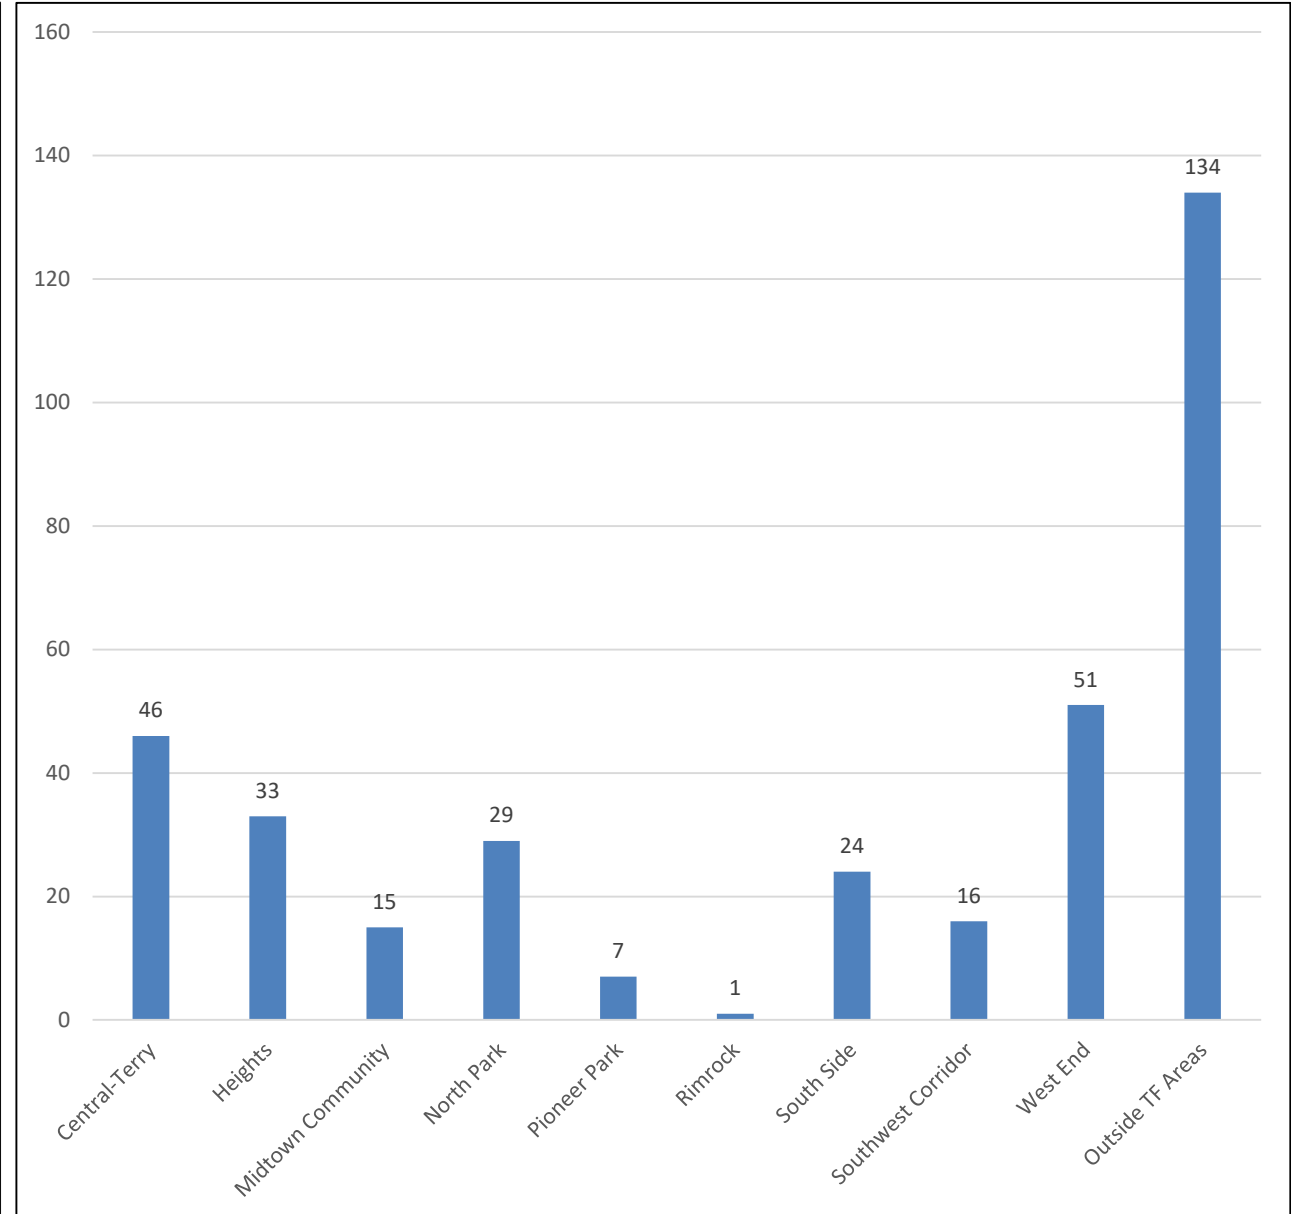

Calls for Service: June 2022 (Traffic Categories)

	Central-Terry	Heights	Midtown Community	North Park	Pioneer Park	Rimrock	South Side	Southwest Corridor	West End	Outside TF Areas
Abandoned Vehicle	27	10	11	5	2	2	7	17	11	7
Accident DUI	105	97	35	72	3	10	28	31	54	111
Accident Hit and Run	19	9	5	7	1	2	7	8	17	
Accident Property Damage	40	24	12	9	3	3	9	34	35	
Accident w/Injuries	15	6	5	6	1	3	3	4	12	
Parking Complaint	14	6	6	8	3	1	4	6	6	3
Traffic Complaint/Investigation	73	56	28	13	2	14	13	25	57	77
Traffic Stop	105	97	35	72	3	10	28	31	54	111

Arrest Charges
Total arrest charges: 419

Arrest Stats: June 2022

Unique arrests
Total unique arrests: 356

Tickets/Citations: June 2022

	Central-Terry	Heights	Midtown Community	North Park	Pioneer Park	Rimrock	South Side	Southwest Corridor	West End	Outside TF Areas
City Ordinance	3	10		26			8	1	1	21
Criminal	1	1				1			1	
MAAP				11						8
Municipal Infraction	61	39	31	29	2	7	6	20	27	59
Traffic	68	57	15	37	5	6	15	25	19	89

North Park Offenses: Rolling 6-Month Totals

Central Terry Offenses: Rolling 6-Month Totals

Pioneer Park Offenses: Rolling 6-Month Totals

Heights Offenses: Rolling 6-Month Totals

Rimrock Offenses: Rolling 6-Month Totals

South Side Offenses: Rolling 6-Month Totals

Southwest Corridor Offenses: Rolling 6-Month Totals

West End Offenses: Rolling 6-Month Totals

Midtown Offenses: Rolling 6-Month Totals