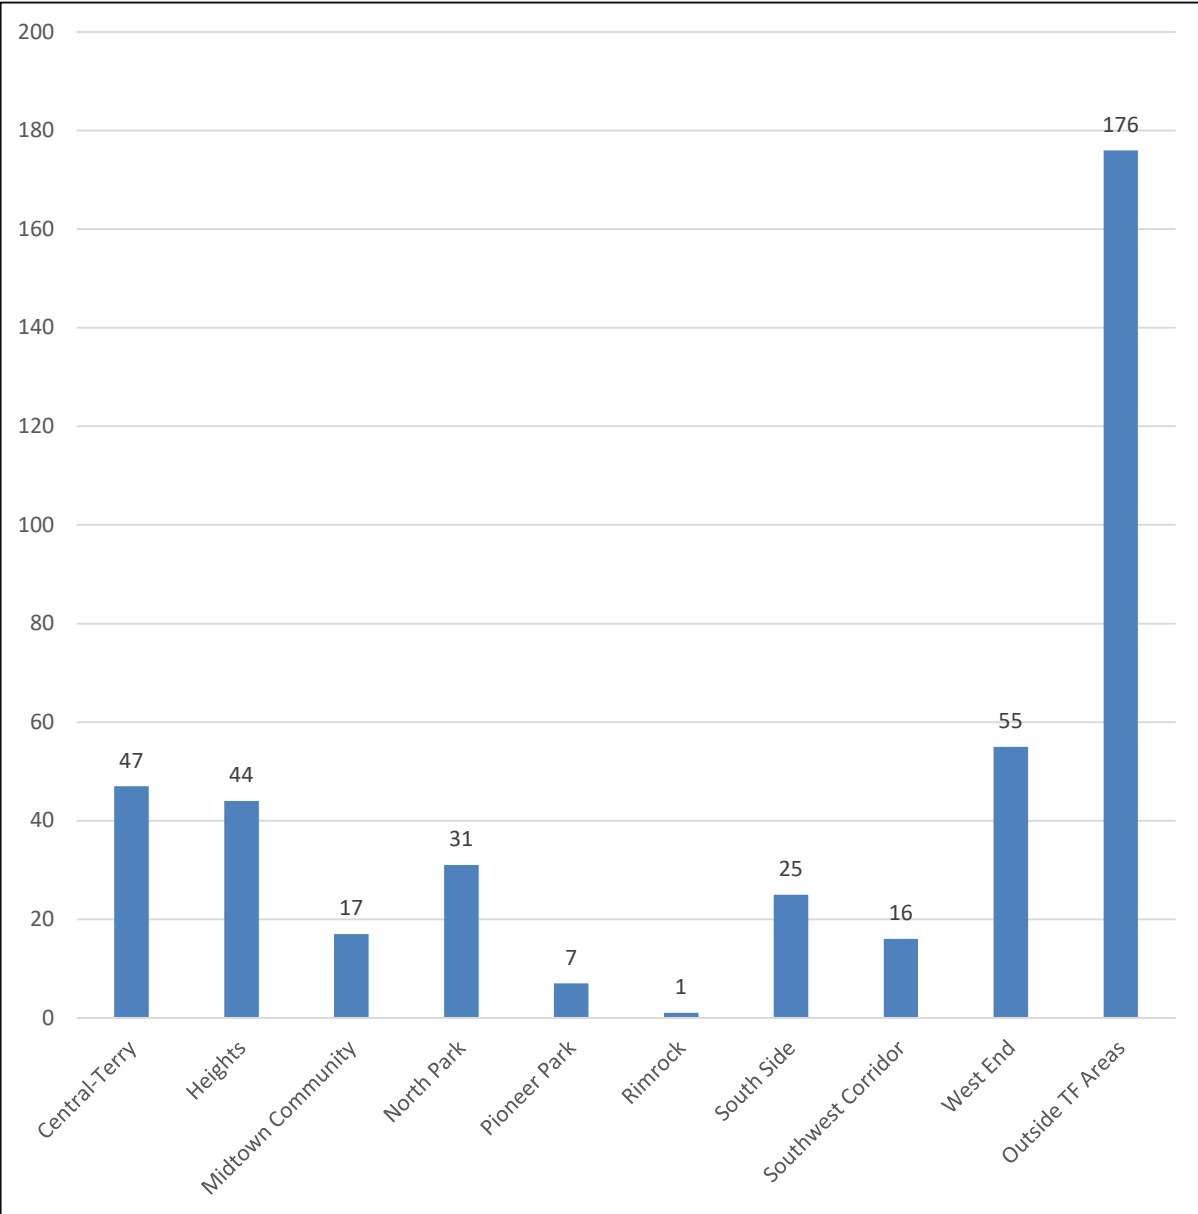

The monthly task force area reports are also available on the police

website: <https://www.ci.billings.mt.us/2736/Monthly-Task-Force-Reports>

Total CFS May 2022: 8,492 (31 Days)

Total CFS May 2022: 7,949 (30 Days)

Calls for Service: June 2022 (Traffic Categories)

	Central-Terry	Heights	Midtown Community	North Park	Pioneer Park	Rimrock	South Side	Southwest Corridor	West End	Outside TF Areas
Abandoned Vehicle	27	10	11	5	2	2	7	17	11	7
Accident DUI	105	97	35	72	3	10	28	31	54	111
Accident Hit and Run	19	9	5	7	1	2	7	8	17	
Accident Property Damage	40	24	12	9	3	3	9	34	35	
Accident w/Injuries	15	6	5	6	1	3	3	4	12	
Parking Complaint	14	6	6	8	3	1	4	6	6	3
Traffic Complaint/Investigation	73	56	28	13	2	14	13	25	57	77
Traffic Stop	105	97	35	72	3	10	28	31	54	111

Arrest Charges
Total arrest charges: 419

Arrest Stats: June 2022

Unique arrests
Total unique arrests: 356

Tickets/Citations: June 2022

	Central-Terry	Heights	Midtown Community	North Park	Pioneer Park	Rimrock	South Side	Southwest Corridor	West End	Outside TF Areas
City Ordinance	3	10		26			8	1	1	21
Criminal	1	1				1			1	
MAAP				11						8
Municipal Infraction	61	39	31	29	2	7	6	20	27	59
Traffic	68	57	15	37	5	6	15	25	19	89

South Side Offenses: Rolling 6-Month Totals

Southwest Corridor Offenses: Rolling 6-Month Totals

West End Offenses: Rolling 6-Month Totals

Midtown Offenses: Rolling 6-Month Totals