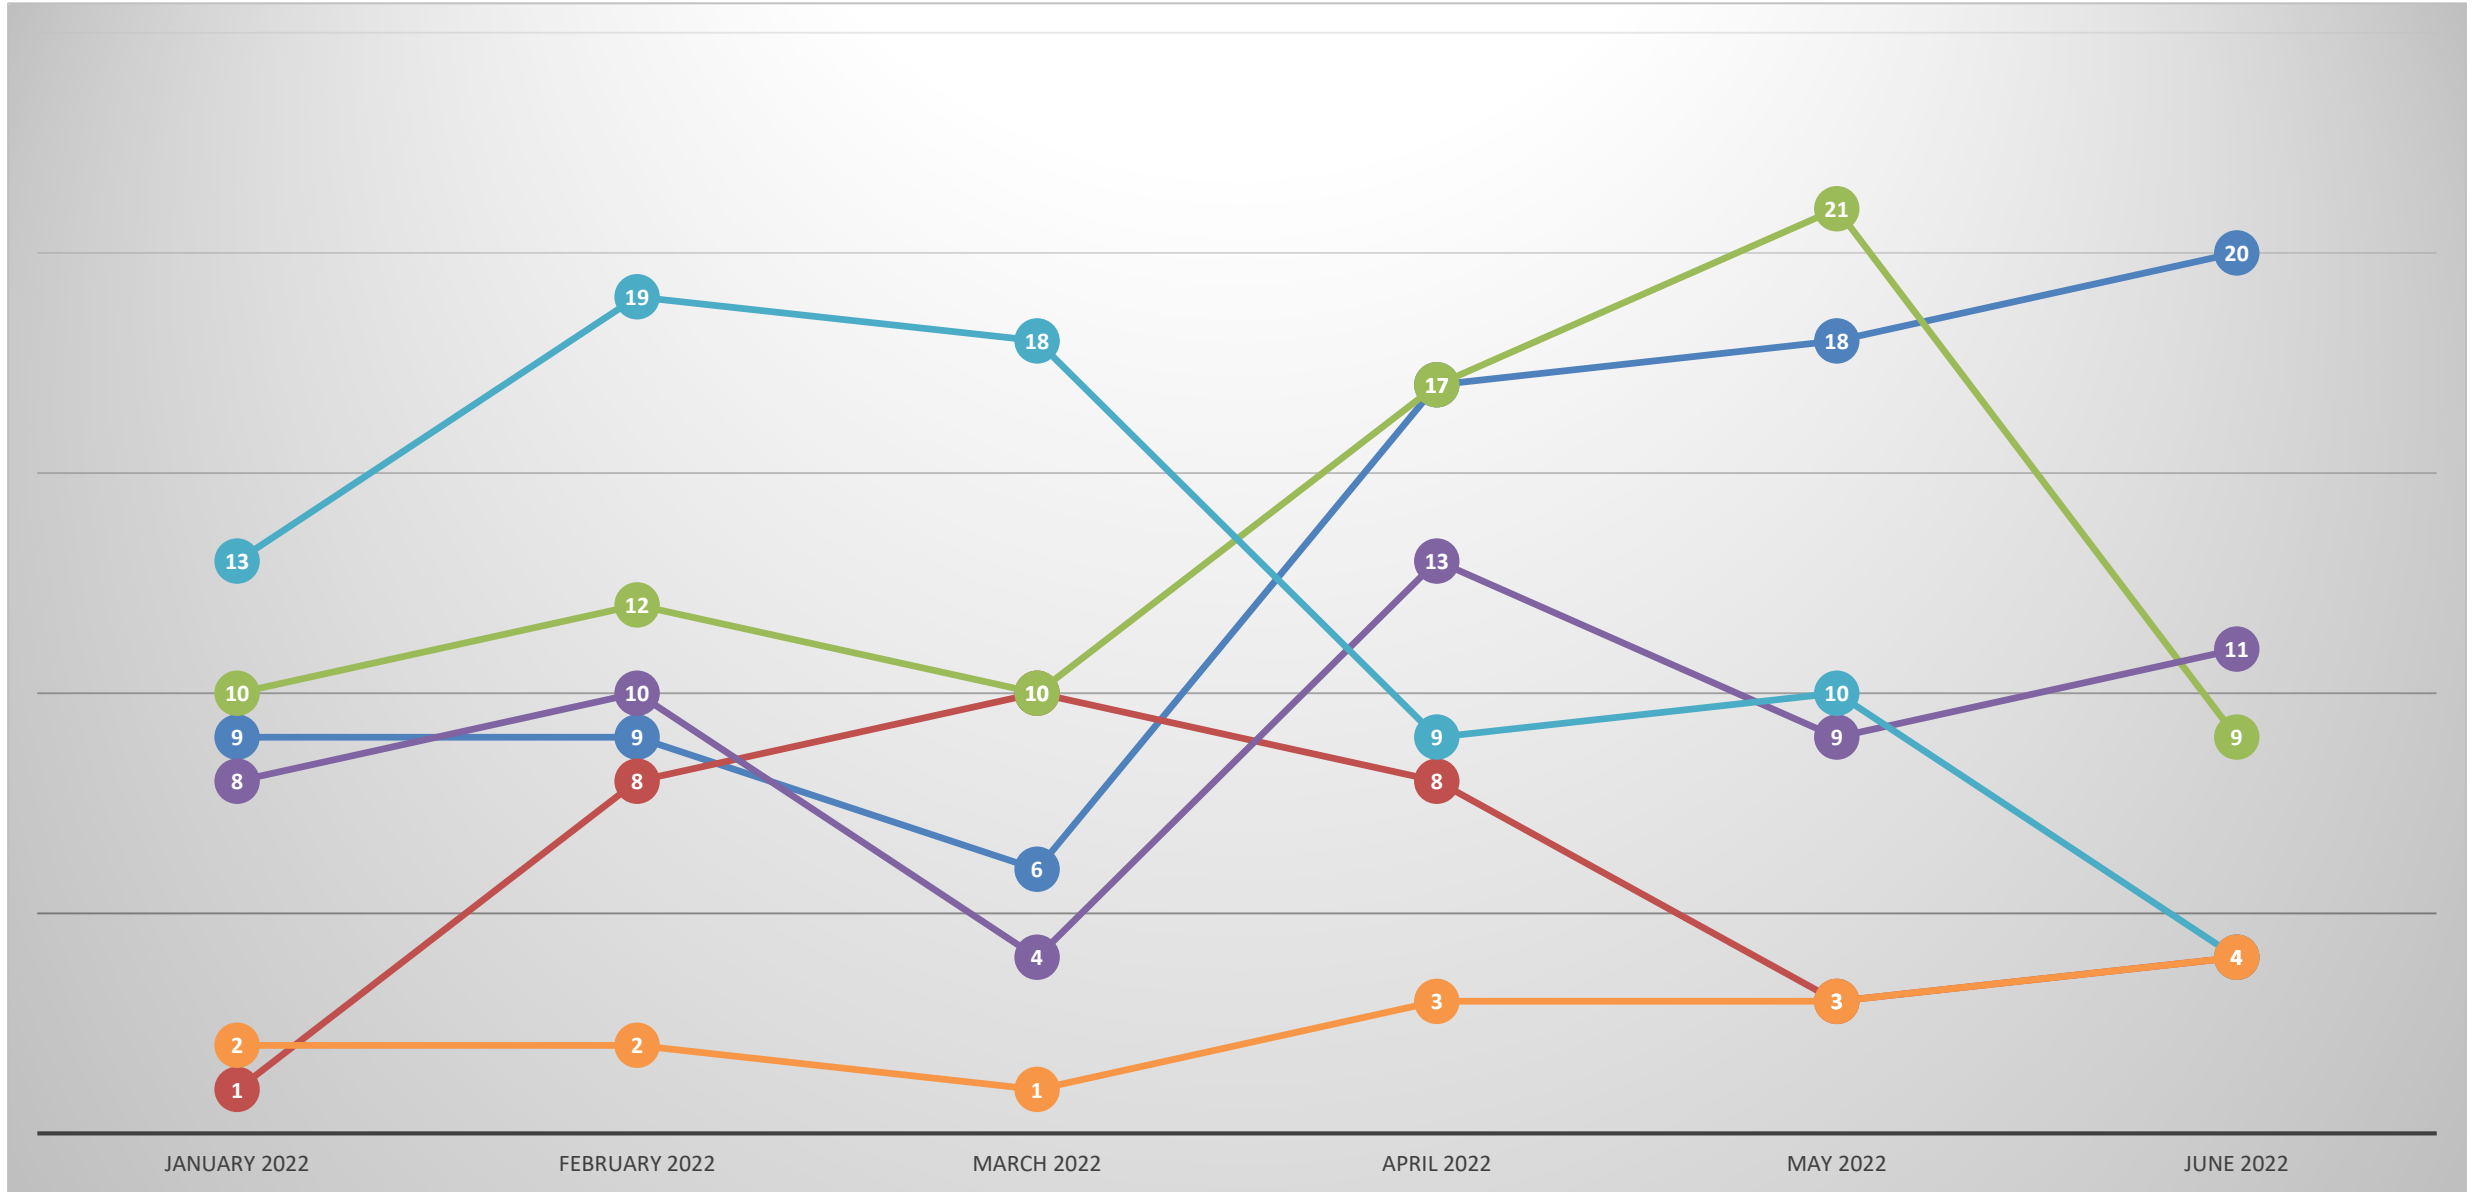

Arrest Charges
Total arrest charges: 419

Arrest Stats: June 2022

Unique arrests
Total unique arrests: 356

Tickets/Citations: June 2022

	Central-Terry	Heights	Midtown Community	North Park	Pioneer Park	Rimrock	South Side	Southwest Corridor	West End	Outside TF Areas
City Ordinance	3	10		26			8	1	1	21
Criminal	1	1				1			1	
MAAP				11						8
Municipal Infraction	61	39	31	29	2	7	6	20	27	59
Traffic	68	57	15	37	5	6	15	25	19	89

Offenses: June 2022

	Central-Terry	Heights	Midtown Community	North Park	Pioneer Park	Rimrock	South Side	Southwest Corridor	West End	Outside TF Areas
■ ASSAULT	20	6	5	5	1	2	14	6	7	26
■ BURGLARY, RESIDENCE	4	2	7	2	2		2		2	
■ DRUGS	9	6	1	10			4	8		15
■ DUI/AGG DUI	11	4	1	5		1	2	4	4	7
■ MV THEFT	4	3	3	1		1	3	2	9	8
■ ROBBERY	4	3	2	4		1	2	1	1	2

North Park Offenses: Rolling 6-Month Totals

Central Terry Offenses: Rolling 6-Month Totals

Pioneer Park Offenses: Rolling 6-Month Totals

Heights Offenses: Rolling 6-Month Totals

Rimrock Offenses: Rolling 6-Month Totals

South Side Offenses: Rolling 6-Month Totals

Southwest Corridor Offenses: Rolling 6-Month Totals

West End Offenses: Rolling 6-Month Totals

Midtown Offenses: Rolling 6-Month Totals