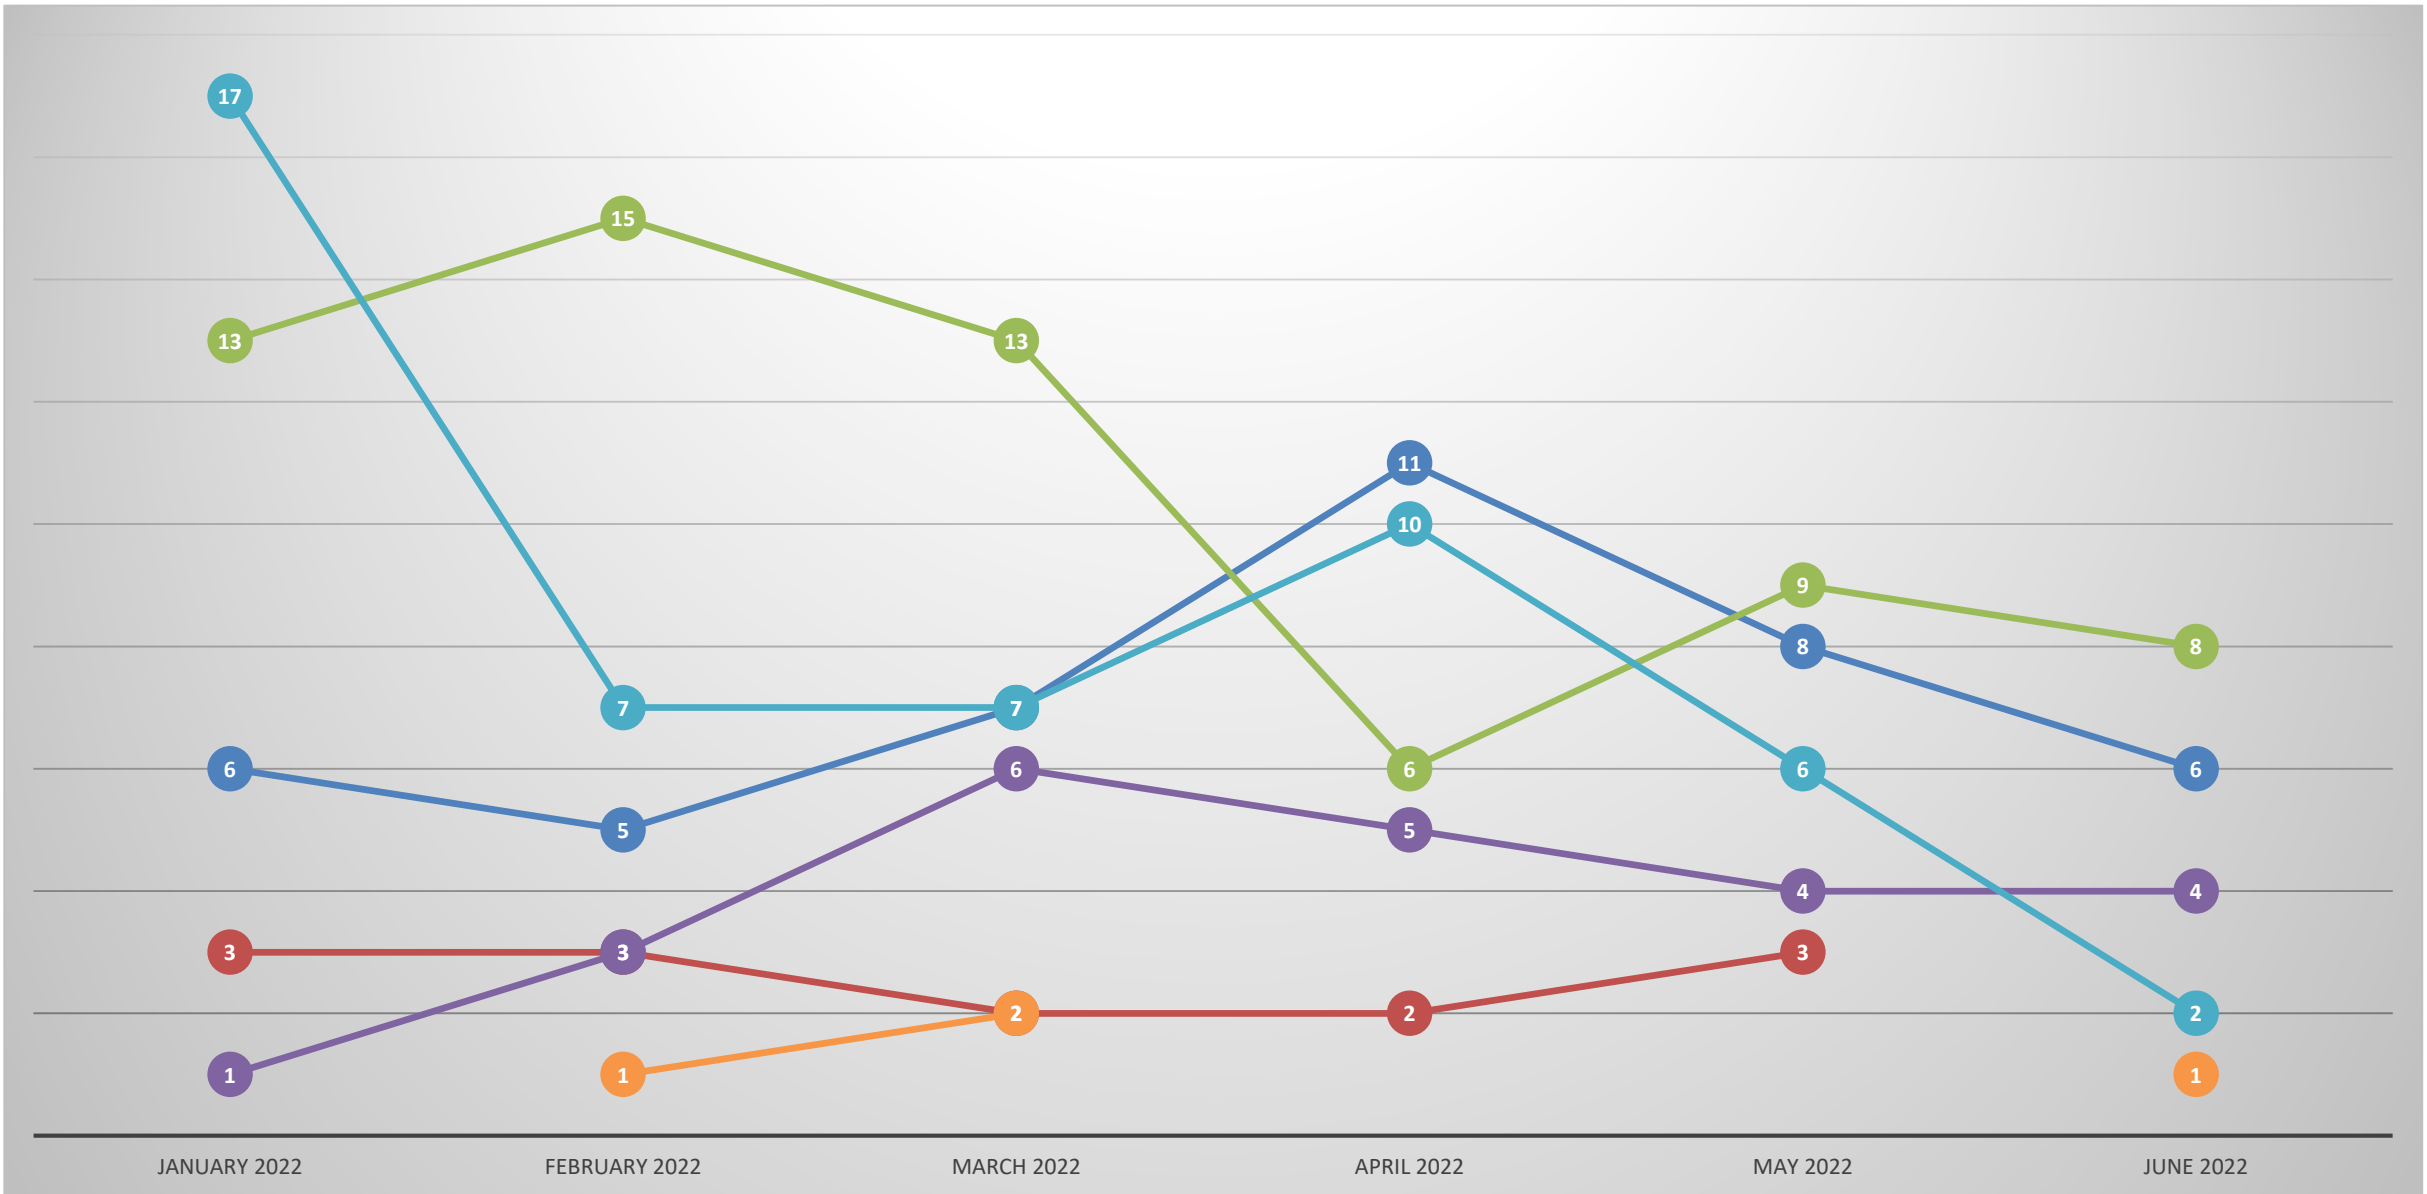

Arrest Charges
Total arrest charges: 419

Arrest Stats: June 2022

Unique arrests
Total unique arrests: 356

Tickets/Citations: June 2022

	Central-Terry	Heights	Midtown Community	North Park	Pioneer Park	Rimrock	South Side	Southwest Corridor	West End	Outside TF Areas
City Ordinance	3	10		26			8	1	1	21
Criminal	1	1				1			1	
MAAP				11						8
Municipal Infraction	61	39	31	29	2	7	6	20	27	59
Traffic	68	57	15	37	5	6	15	25	19	89

Offenses: June 2022

	Central-Terry	Heights	Midtown Community	North Park	Pioneer Park	Rimrock	South Side	Southwest Corridor	West End	Outside TF Areas
■ ASSAULT	20	6	5	5	1	2	14	6	7	26
■ BURGLARY, RESIDENCE	4	2	7	2	2		2		2	
■ DRUGS	9	6	1	10			4	8		15
■ DUI/AGG DUI	11	4	1	5		1	2	4	4	7
■ MV THEFT	4	3	3	1		1	3	2	9	8
■ ROBBERY	4	3	2	4		1	2	1	1	2

North Park Offenses: Rolling 6-Month Totals

Central Terry Offenses: Rolling 6-Month Totals

Pioneer Park Offenses: Rolling 6-Month Totals

Heights Offenses: Rolling 6-Month Totals

Rimrock Offenses: Rolling 6-Month Totals

South Side Offenses: Rolling 6-Month Totals

Southwest Corridor Offenses: Rolling 6-Month Totals

West End Offenses: Rolling 6-Month Totals

Midtown Offenses: Rolling 6-Month Totals