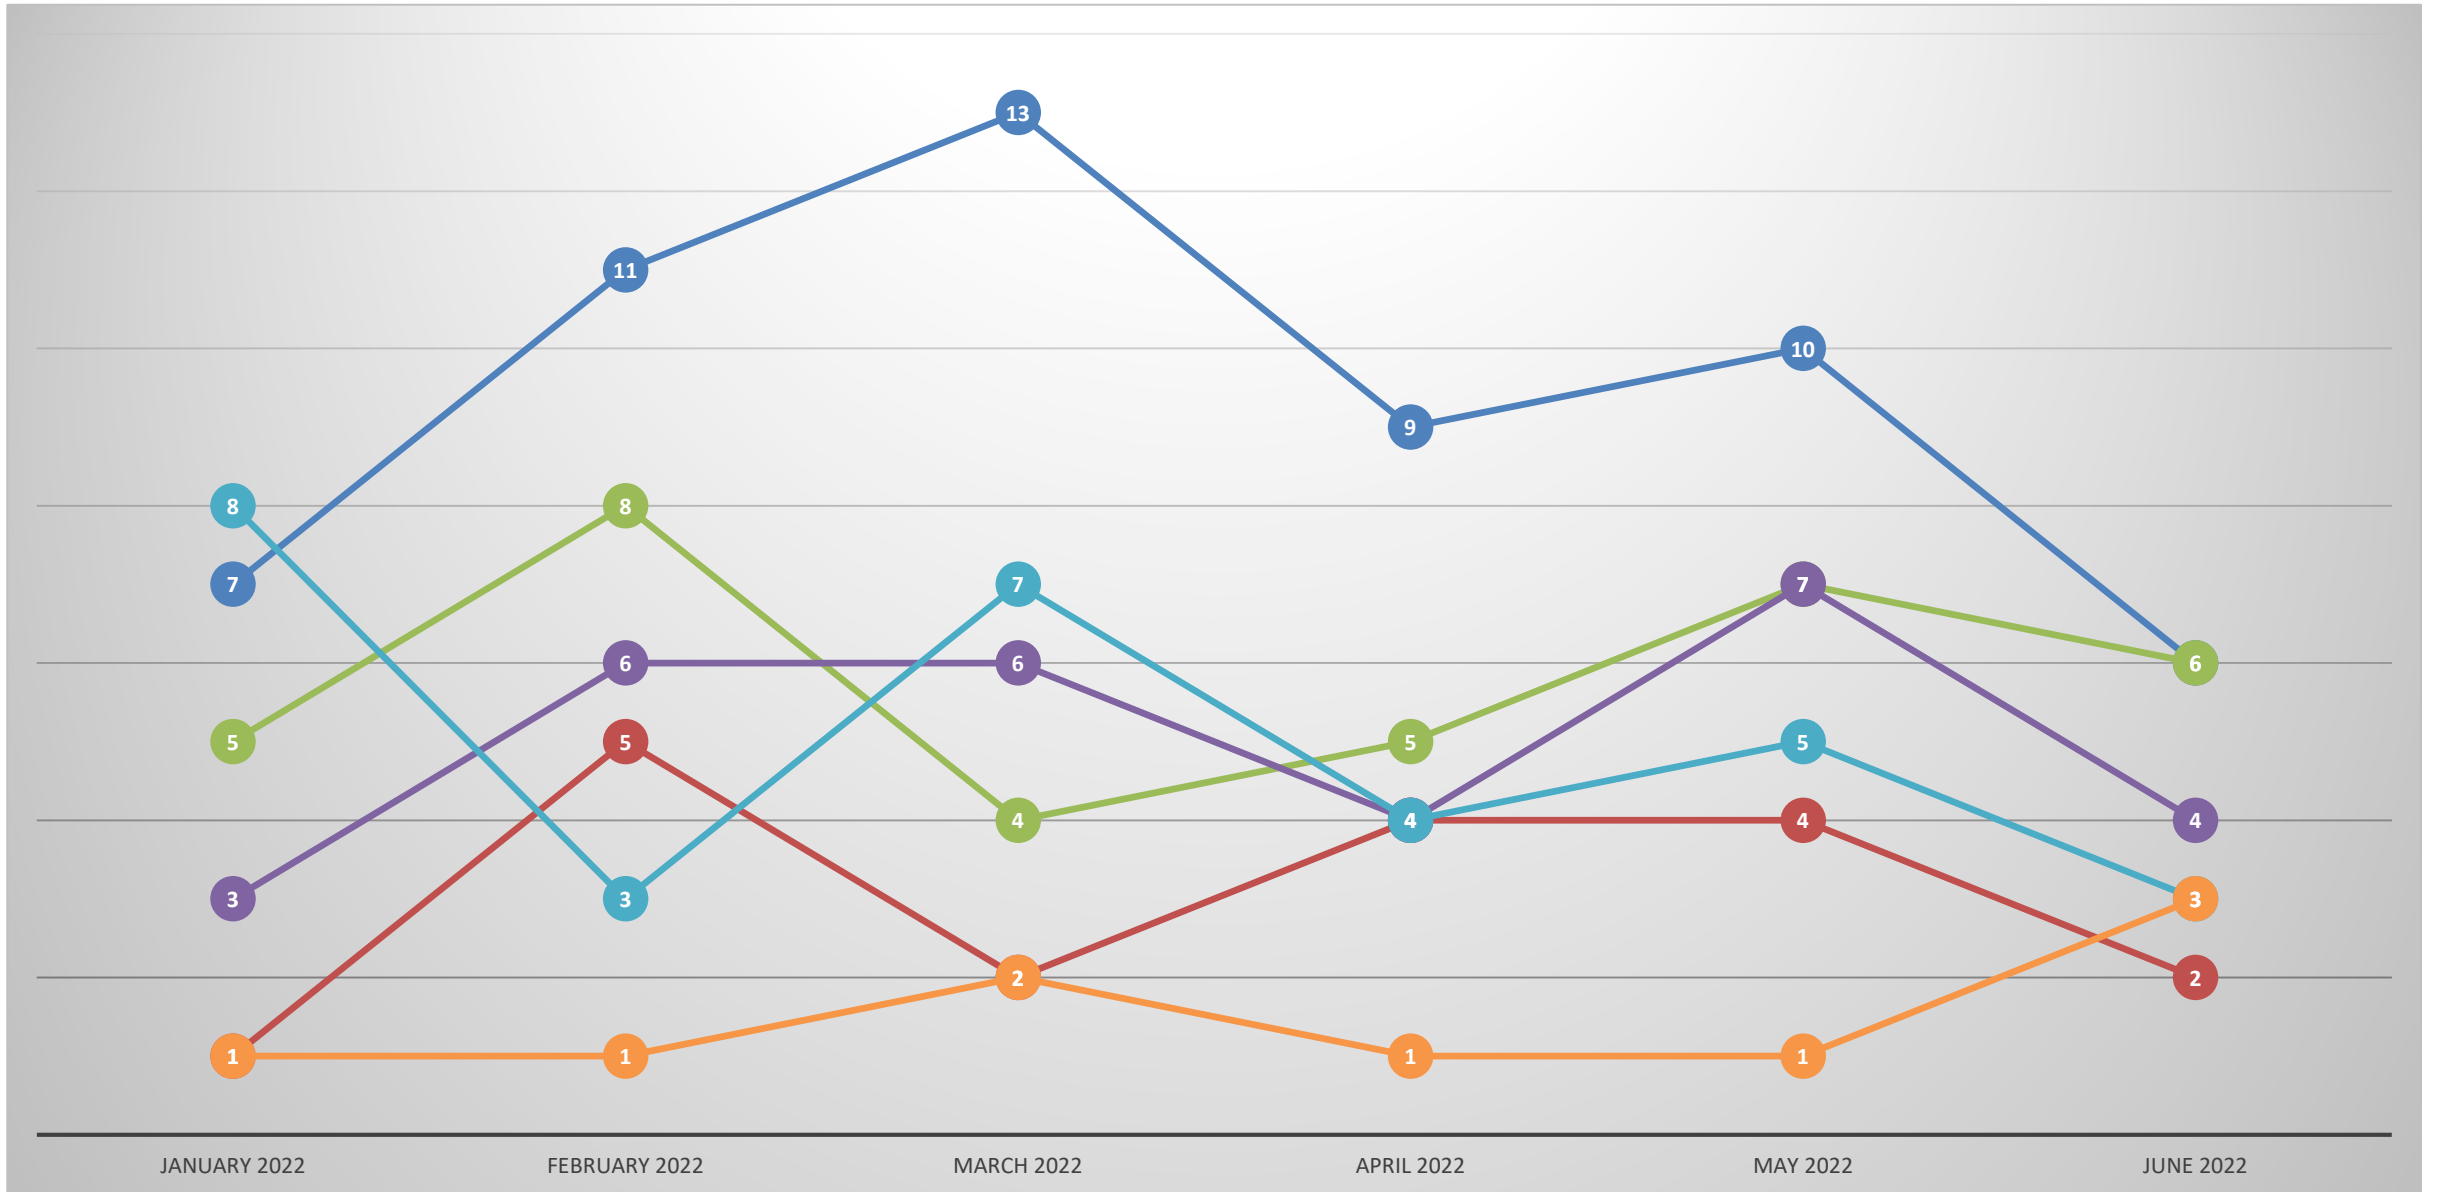

The monthly task force area reports are also available on the police

website: <https://www.ci.billings.mt.us/2736/Monthly-Task-Force-Reports>

Total CFS May 2022: 8,492 (31 Days)

Total CFS May 2022: 7,949 (30 Days)

Offenses: June 2022

	Central-Terry	Heights	Midtown Community	North Park	Pioneer Park	Rimrock	South Side	Southwest Corridor	West End	Outside TF Areas
■ ASSAULT	20	6	5	5	1	2	14	6	7	26
■ BURGLARY, RESIDENCE	4	2	7	2	2		2		2	
■ DRUGS	9	6	1	10			4	8		15
■ DUI/AGG DUI	11	4	1	5		1	2	4	4	7
■ MV THEFT	4	3	3	1		1	3	2	9	8
■ ROBBERY	4	3	2	4		1	2	1	1	2

North Park Offenses: Rolling 6-Month Totals

Central Terry Offenses: Rolling 6-Month Totals

Pioneer Park Offenses: Rolling 6-Month Totals

Heights Offenses: Rolling 6-Month Totals

Rimrock Offenses: Rolling 6-Month Totals

South Side Offenses: Rolling 6-Month Totals

Southwest Corridor Offenses: Rolling 6-Month Totals

West End Offenses: Rolling 6-Month Totals

Midtown Offenses: Rolling 6-Month Totals