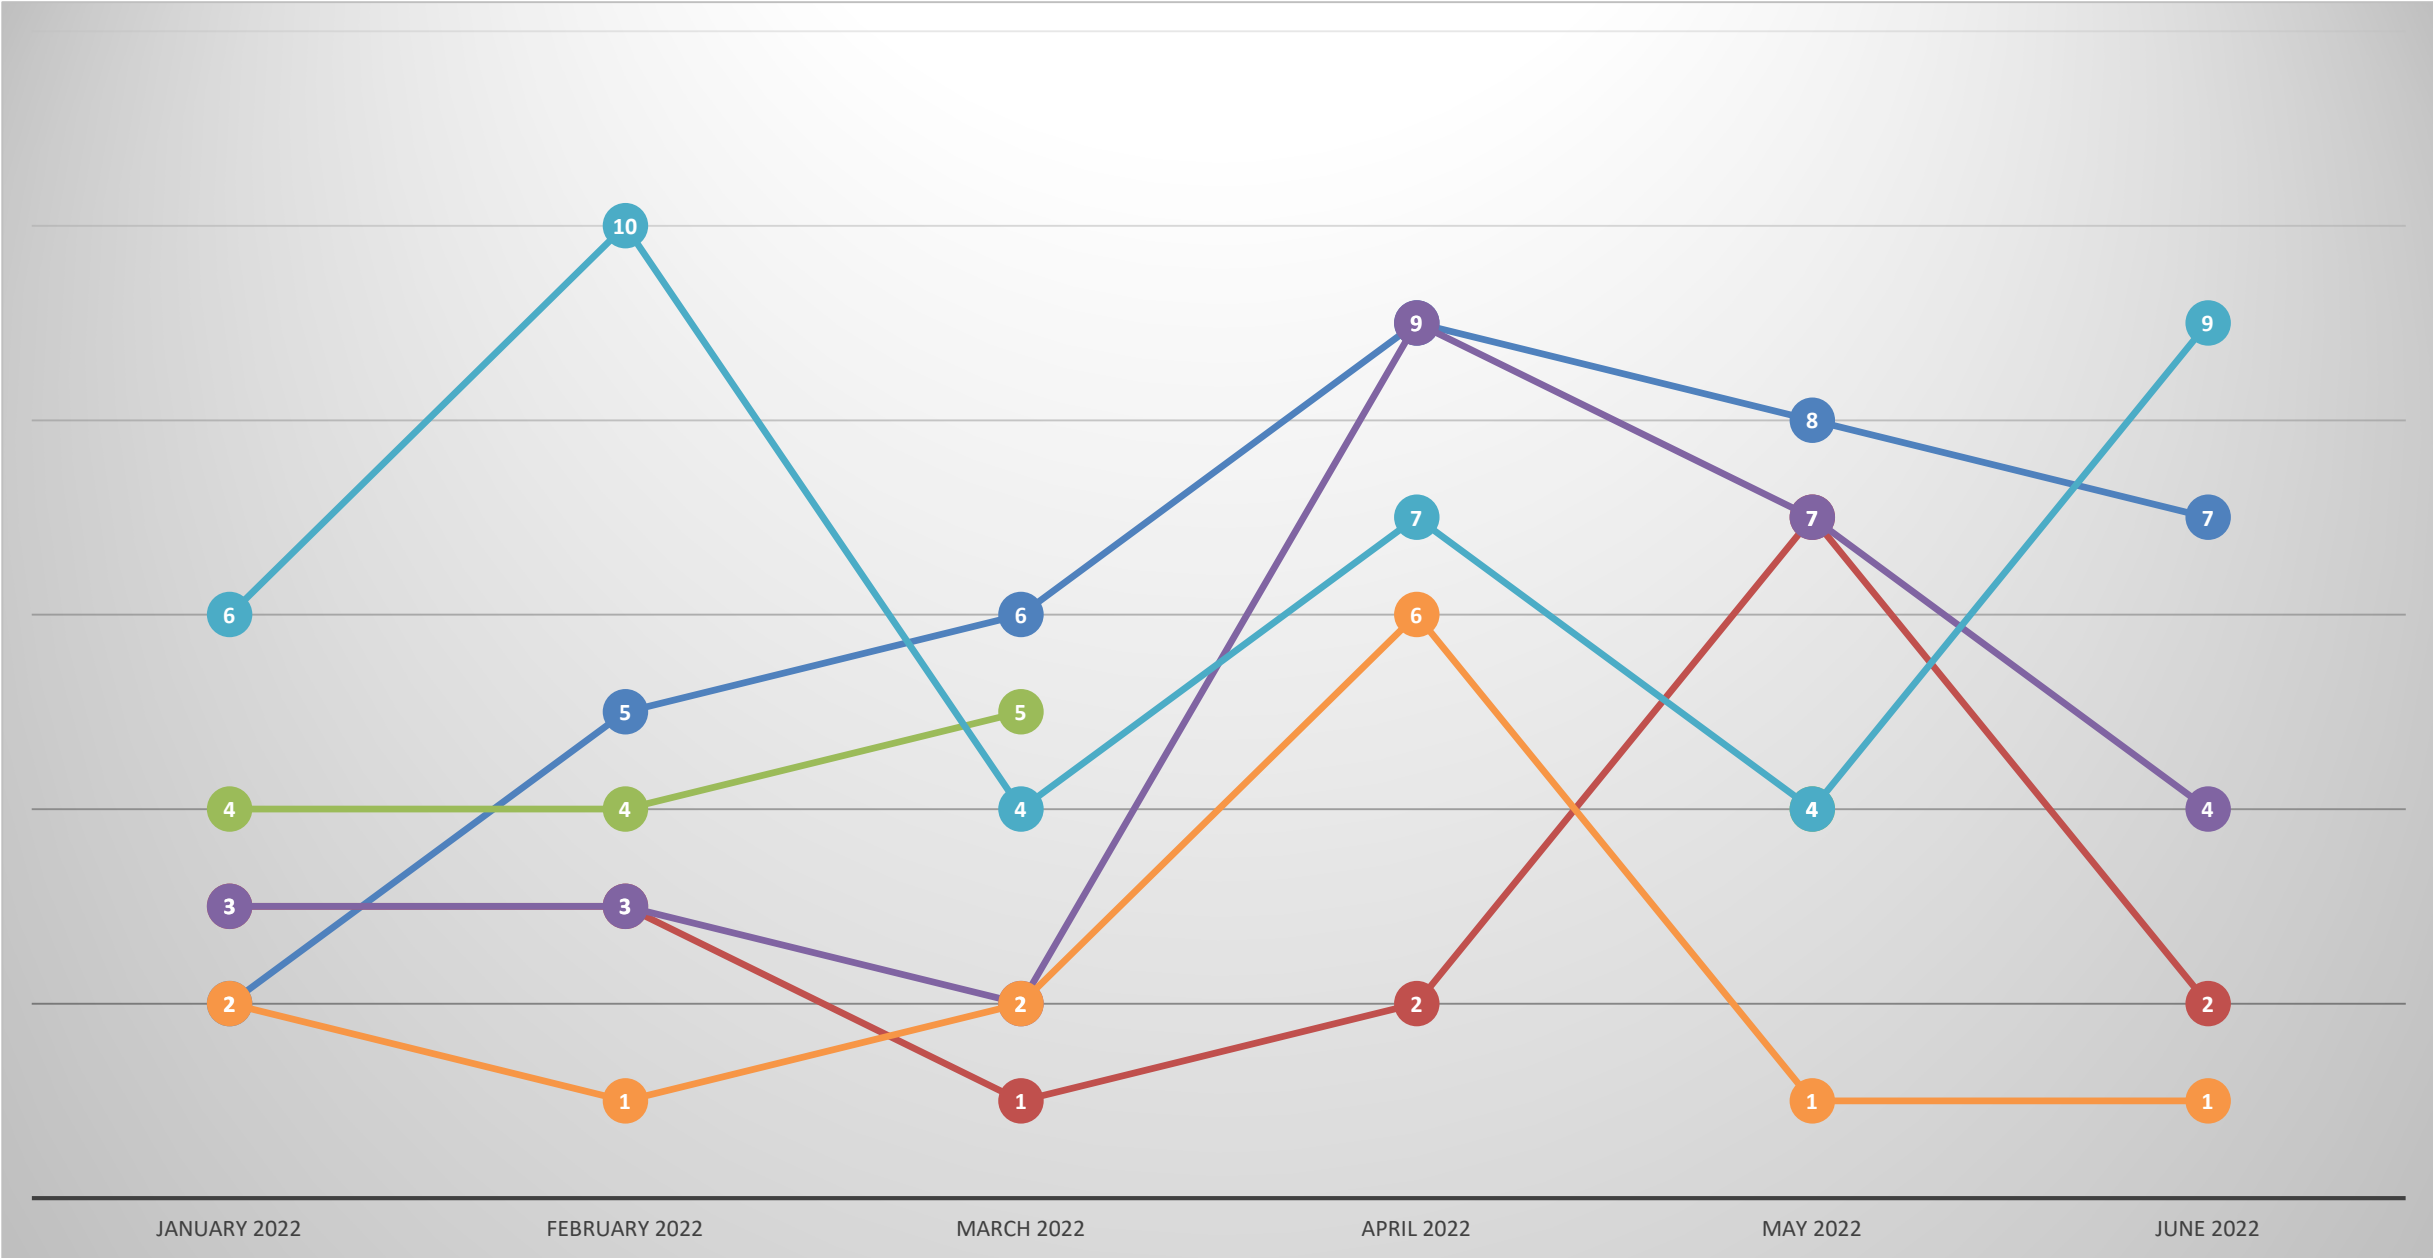

Arrest Charges
Total arrest charges: 419

Arrest Stats: June 2022

Unique arrests
Total unique arrests: 356

Tickets/Citations: June 2022

	Central-Terry	Heights	Midtown Community	North Park	Pioneer Park	Rimrock	South Side	Southwest Corridor	West End	Outside TF Areas
City Ordinance	3	10		26			8	1	1	21
Criminal	1	1				1			1	
MAAP				11						8
Municipal Infraction	61	39	31	29	2	7	6	20	27	59
Traffic	68	57	15	37	5	6	15	25	19	89

Offenses: June 2022

	Central-Terry	Heights	Midtown Community	North Park	Pioneer Park	Rimrock	South Side	Southwest Corridor	West End	Outside TF Areas
■ ASSAULT	20	6	5	5	1	2	14	6	7	26
■ BURGLARY, RESIDENCE	4	2	7	2	2		2		2	
■ DRUGS	9	6	1	10			4	8		15
■ DUI/AGG DUI	11	4	1	5		1	2	4	4	7
■ MV THEFT	4	3	3	1		1	3	2	9	8
■ ROBBERY	4	3	2	4		1	2	1	1	2

North Park Offenses: Rolling 6-Month Totals

Central Terry Offenses: Rolling 6-Month Totals

Pioneer Park Offenses: Rolling 6-Month Totals

Heights Offenses: Rolling 6-Month Totals

Rimrock Offenses: Rolling 6-Month Totals

South Side Offenses: Rolling 6-Month Totals

Southwest Corridor Offenses: Rolling 6-Month Totals

West End Offenses: Rolling 6-Month Totals

Midtown Offenses: Rolling 6-Month Totals