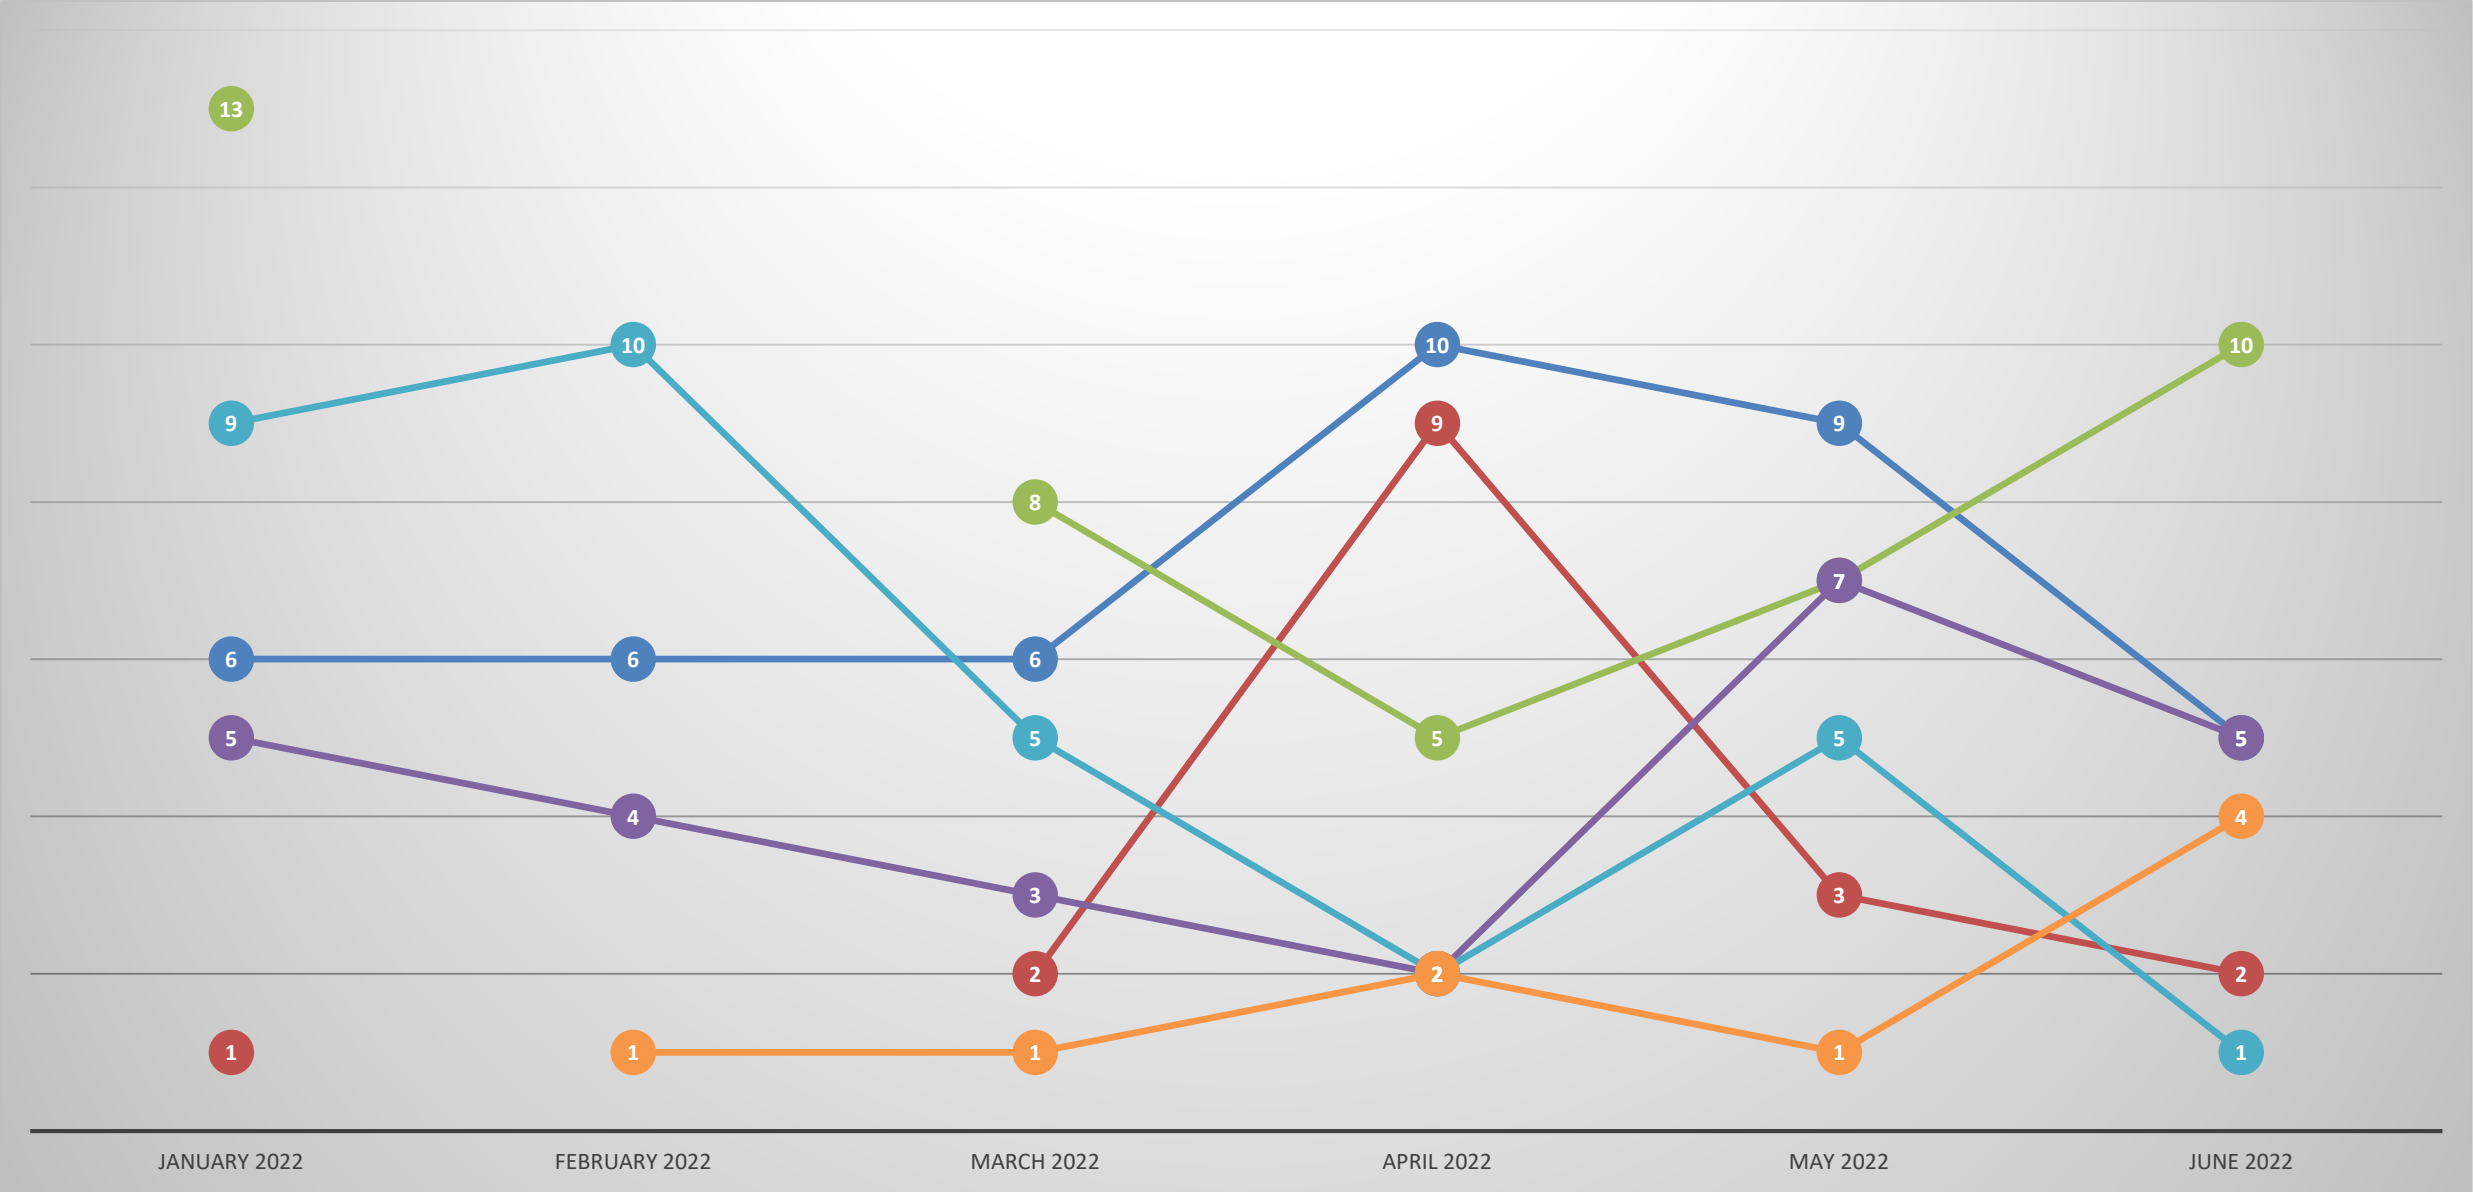

Arrest Charges
Total arrest charges: 419

Arrest Stats: June 2022

Unique arrests
Total unique arrests: 356

Tickets/Citations: June 2022

	Central-Terry	Heights	Midtown Community	North Park	Pioneer Park	Rimrock	South Side	Southwest Corridor	West End	Outside TF Areas
City Ordinance	3	10		26			8	1	1	21
Criminal	1	1				1			1	
MAAP				11						8
Municipal Infraction	61	39	31	29	2	7	6	20	27	59
Traffic	68	57	15	37	5	6	15	25	19	89

Offenses: June 2022

	Central-Terry	Heights	Midtown Community	North Park	Pioneer Park	Rimrock	South Side	Southwest Corridor	West End	Outside TF Areas
■ ASSAULT	20	6	5	5	1	2	14	6	7	26
■ BURGLARY, RESIDENCE	4	2	7	2	2		2		2	
■ DRUGS	9	6	1	10			4	8		15
■ DUI/AGG DUI	11	4	1	5		1	2	4	4	7
■ MV THEFT	4	3	3	1		1	3	2	9	8
■ ROBBERY	4	3	2	4		1	2	1	1	2

North Park Offenses: Rolling 6-Month Totals

Central Terry Offenses: Rolling 6-Month Totals

Pioneer Park Offenses: Rolling 6-Month Totals

Heights Offenses: Rolling 6-Month Totals

Rimrock Offenses: Rolling 6-Month Totals

South Side Offenses: Rolling 6-Month Totals

Southwest Corridor Offenses: Rolling 6-Month Totals

West End Offenses: Rolling 6-Month Totals

Midtown Offenses: Rolling 6-Month Totals