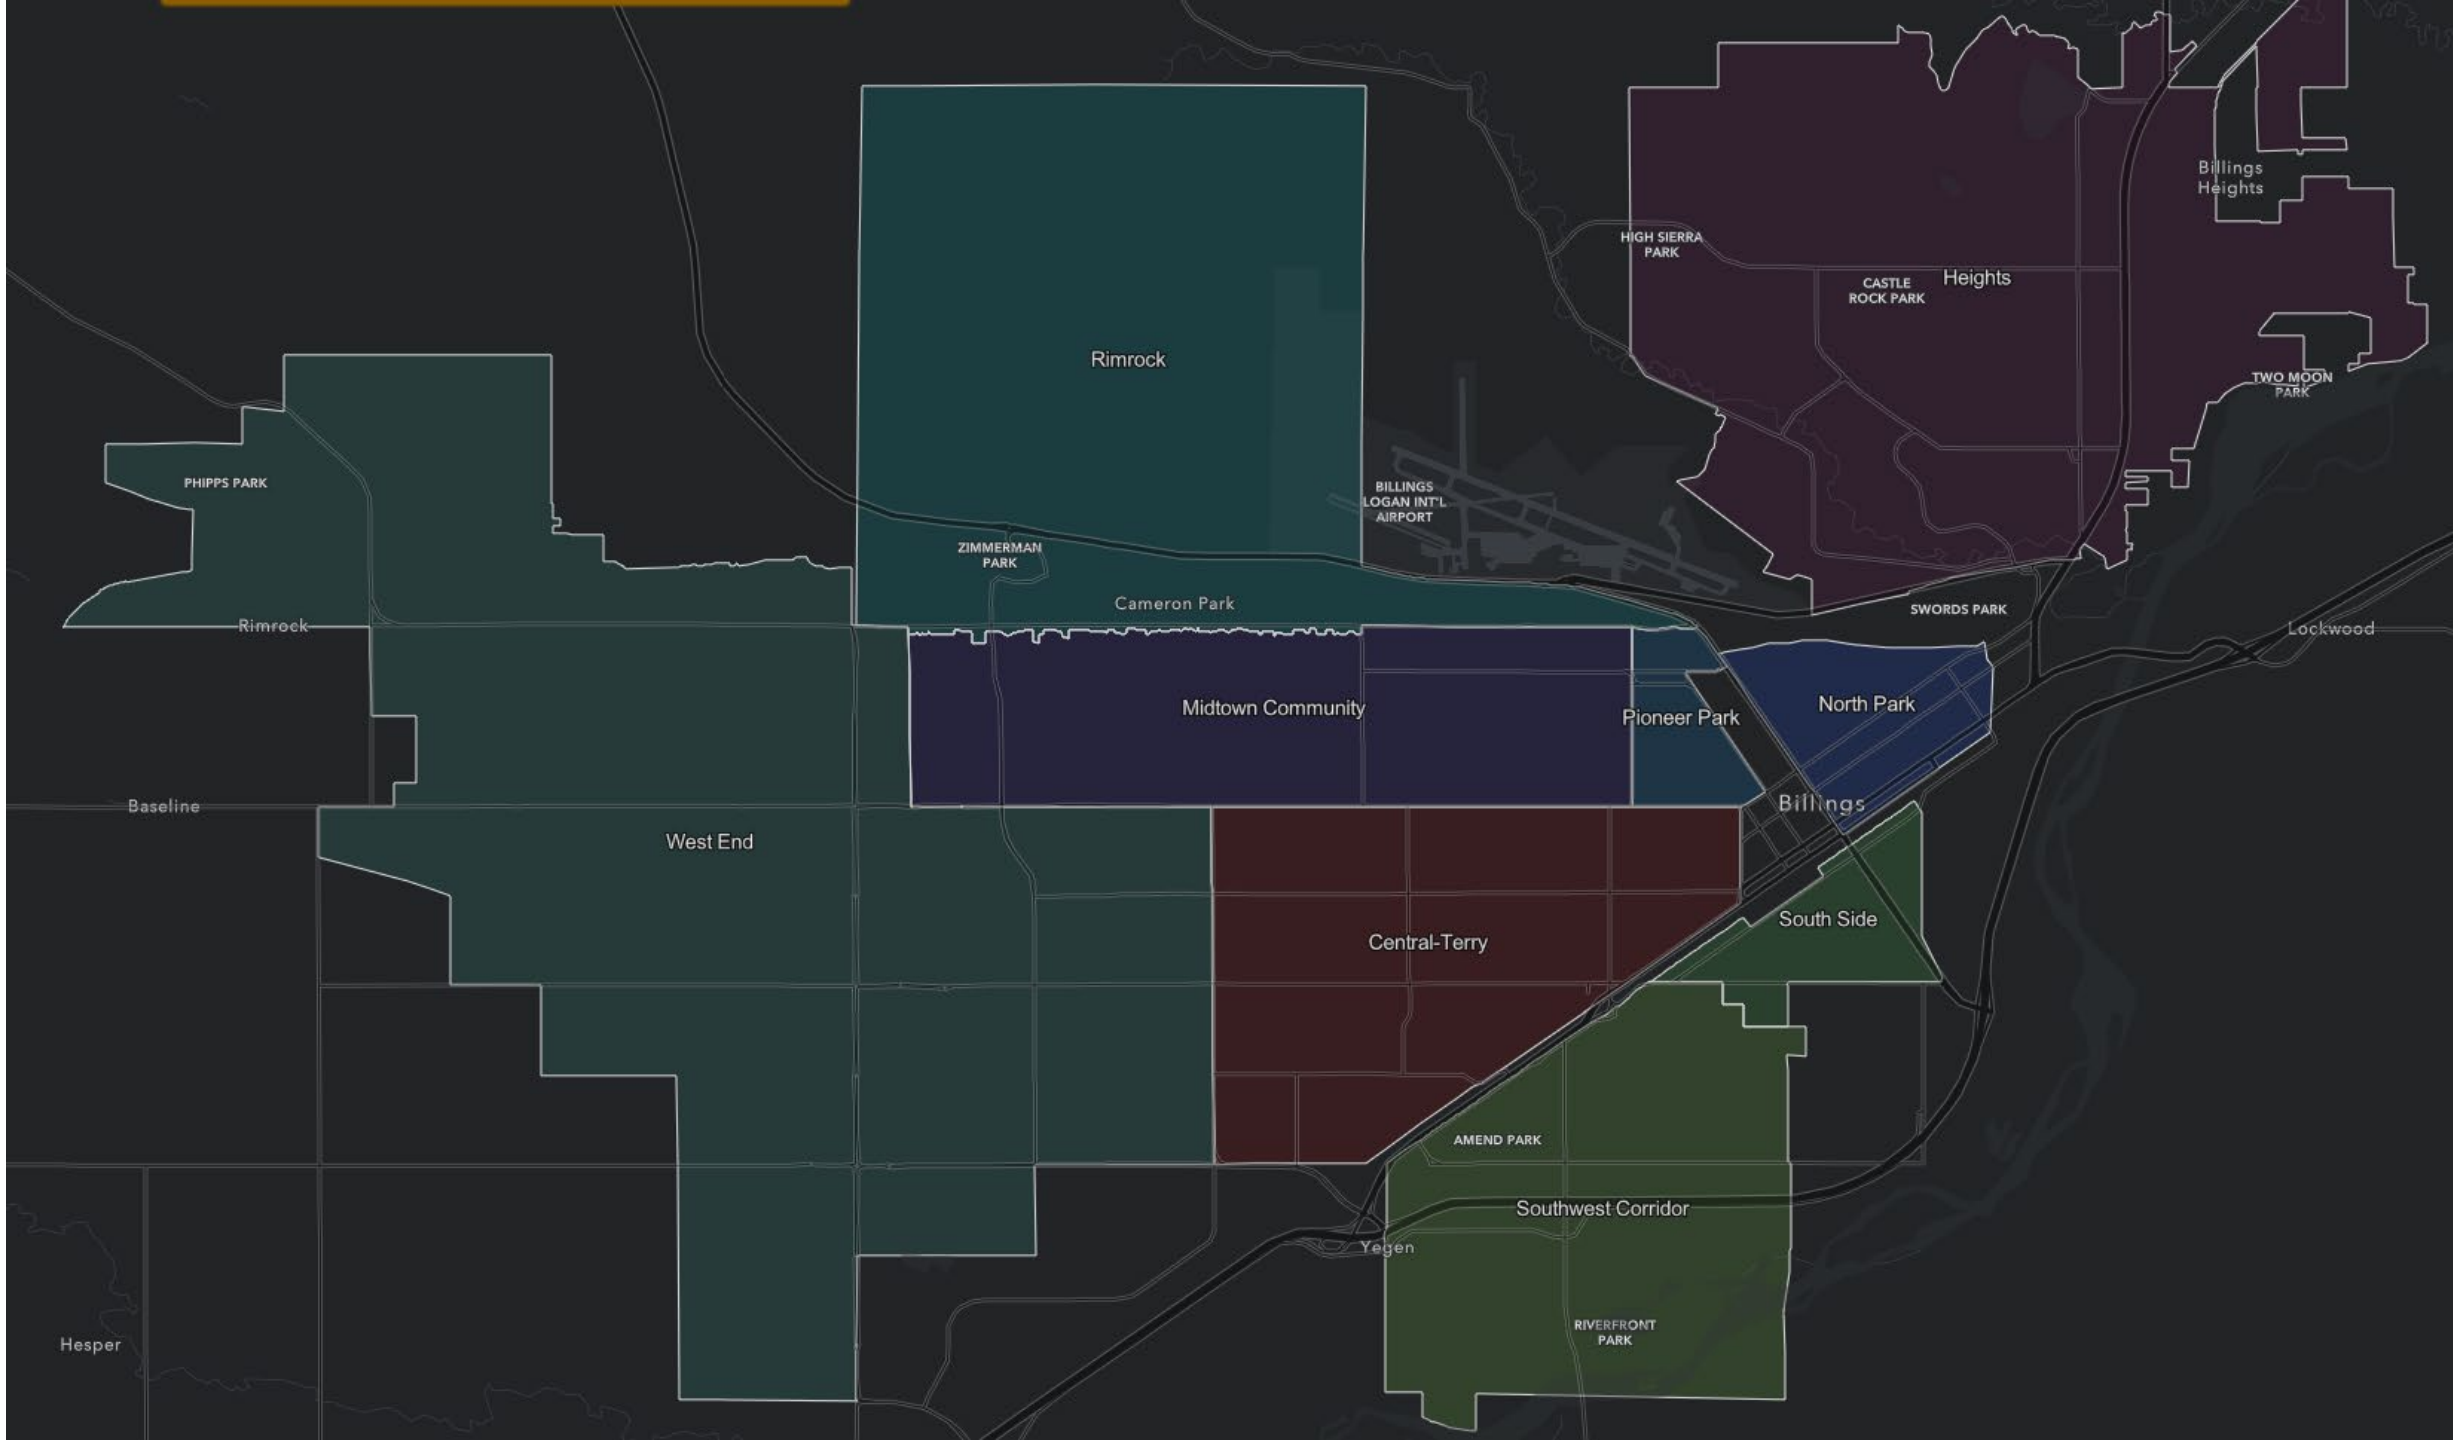

Billings Police Department Task Force Areas Report: July 2022

Check out the interactive map of task force offenses for a rolling 6-month time period:

<https://billings.maps.arcgis.com/apps/dashboards/3703a48c34af408f8ed612e0583ec176>

The monthly task force area reports are also available on the police

website: <https://www.ci.billings.mt.us/2736/Monthly-Task-Force-Reports>

Total CFS May 2022: 8,492 (31 Days)

Total CFS May 2022: 7,949 (30 Days)

North Park Offenses: Rolling 6-Month Totals

Central Terry Offenses: Rolling 6-Month Totals

Pioneer Park Offenses: Rolling 6-Month Totals

Heights Offenses: Rolling 6-Month Totals

Rimrock Offenses: Rolling 6-Month Totals

South Side Offenses: Rolling 6-Month Totals

Southwest Corridor Offenses: Rolling 6-Month Totals

West End Offenses: Rolling 6-Month Totals

Midtown Offenses: Rolling 6-Month Totals