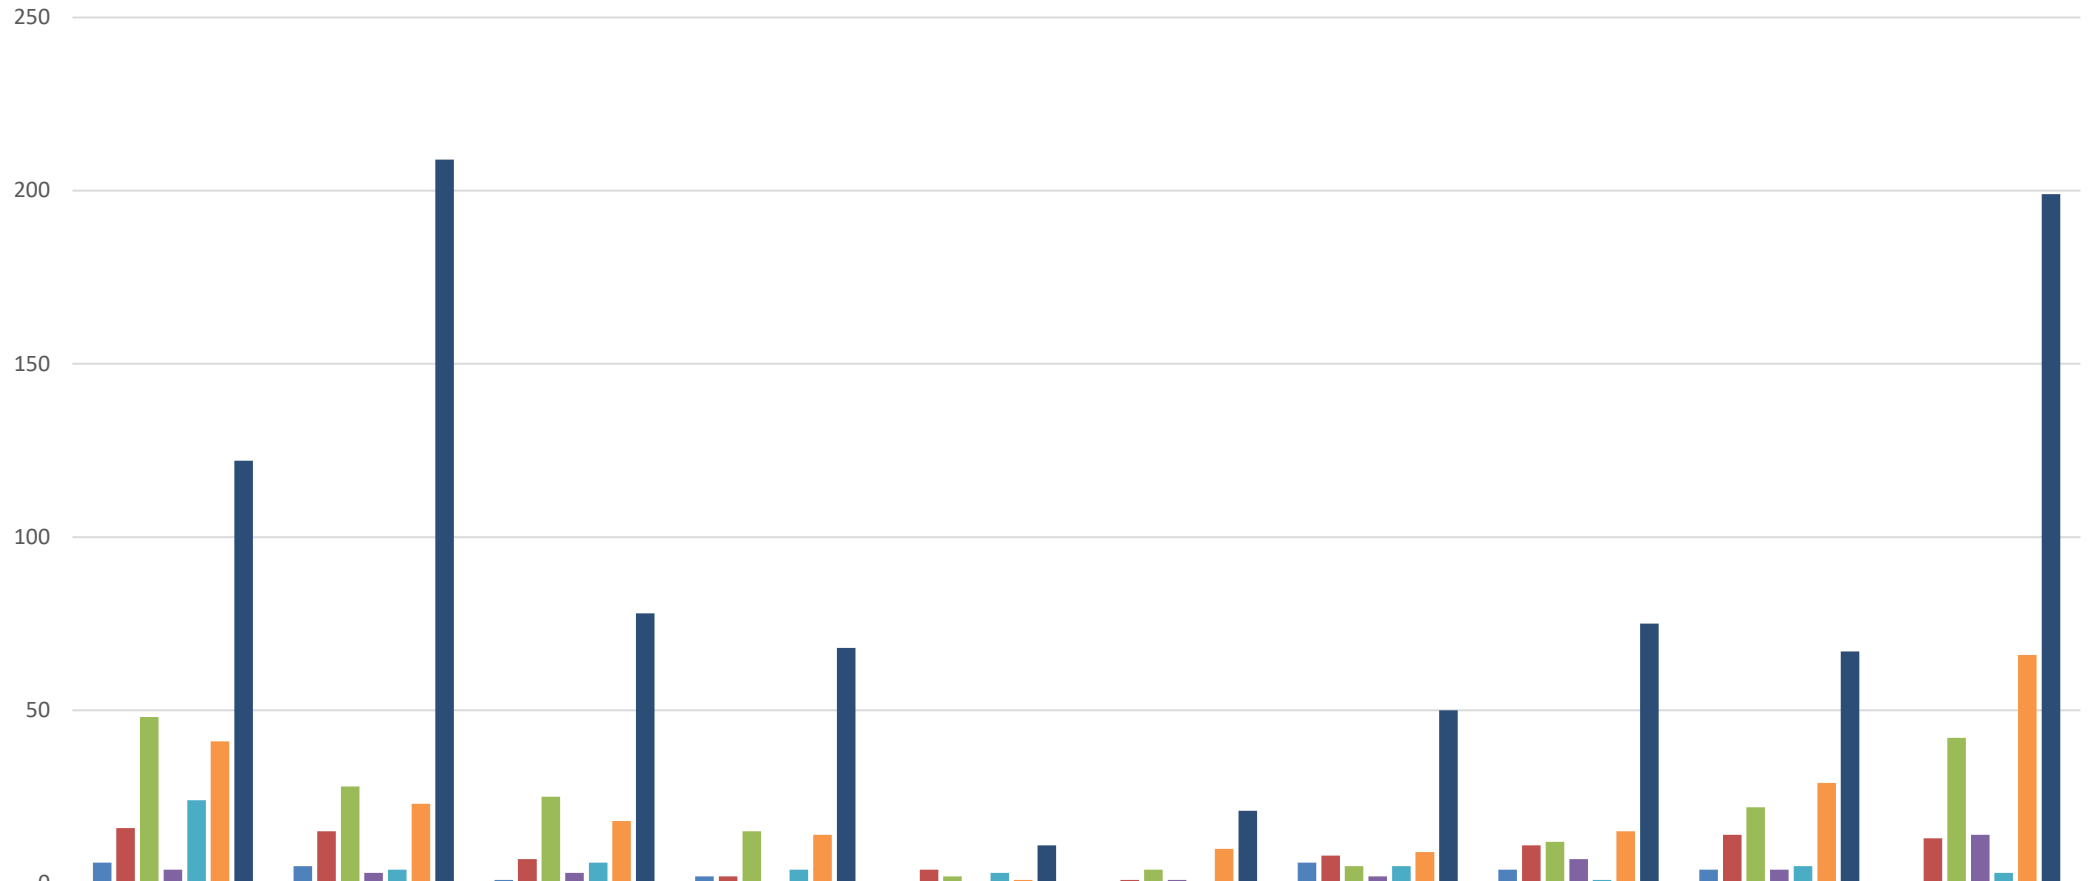

Calls for Service: January 2022 (Traffic-Related)

	Central-Terry	Heights	Midtown Community	North Park	Pioneer Park	Rimrock	South Side	Southwest Corridor	West End	Outside TF Areas
Abandoned Vehicle	6	5	1	2			6	4	4	
Accident Hit and Run	16	15	7	2	4	1	8	11	14	13
Accident Property Damage	48	28	25	15	2	4	5	12	22	42
Accident w/Injuries	4	3	3			1	2	7	4	14
Parking Complaint	24	4	6	4	3		5	1	5	3
Traffic Complaint/Investigation	41	23	18	14	1	10	9	15	29	66
Traffic Stop	122	209	78	68	11	21	50	75	67	199