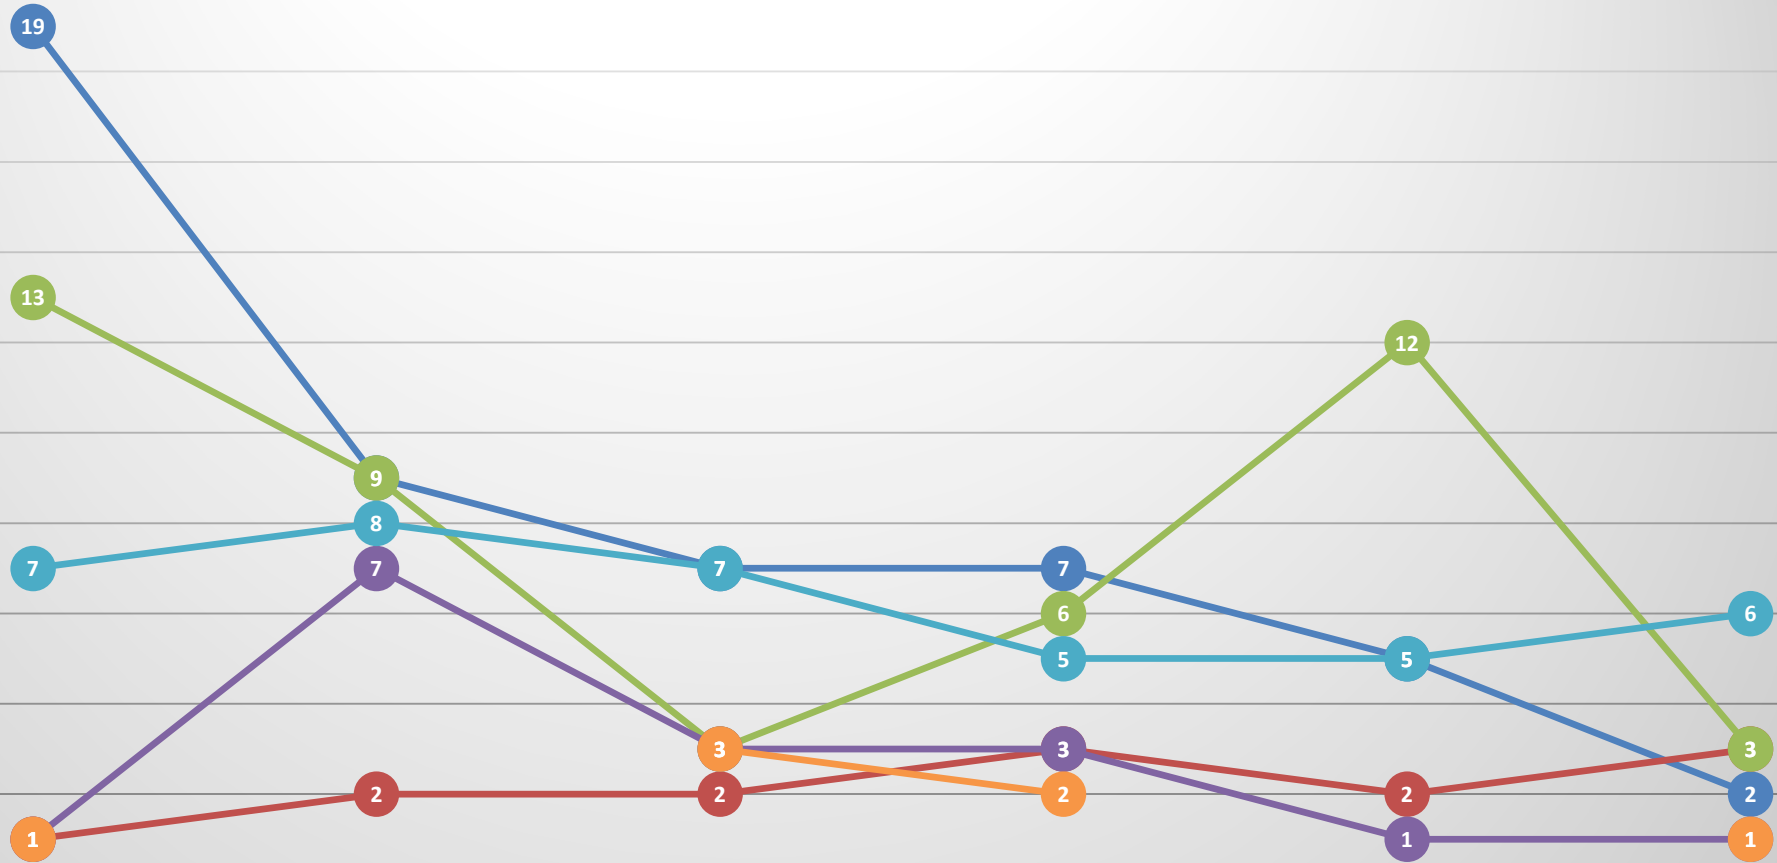

Pioneer Park Offenses: Rolling 6-Month Totals

	August 2021	September 2021	October 2021	November 2021	December 2021	January 2022
ASSAULT	2	3	5	1	3	2
BURGLARY, RESIDENCE	1	1	3	1	1	2
DRUGS	1	2	1	1	1	2
DUI/AGG DUI	1	1	1	1	1	2
MV THEFT	1	1	1	1	1	2
ROBBERY	1	1	1	1	1	2

Heights Offenses: Rolling 6-Month Totals

	August 2021	September 2021	October 2021	November 2021	December 2021	January 2022
ASSAULT	9	14	12	11	5	7
BURGLARY, RESIDENCE	4	6	4	7	4	1
DRUGS	16	6	8	5	14	5
DUI/AGG DUI	6	10	5	1	7	3
MV THEFT	13	16	9	6	5	8
ROBBERY	3	1	2	3	1	1

Rimrock Offenses: Rolling 6-Month Totals

	August 2021	September 2021	October 2021	November 2021	December 2021	January 2022
ASSAULT						
BURGLARY, RESIDENCE		1	1	1	1	
DRUGS				2		
DUI/AGG DUI	1		1	2	1	
MV THEFT			1	1		

South Side Offenses: Rolling 6-Month Totals

	August 2021	September 2021	October 2021	November 2021	December 2021	January 2022
ASSAULT	19	9	7	7	5	2
BURGLARY, RESIDENCE	1	2	2	3	2	3
DRUGS	13	9	3	6	12	3
DUI/AGG DUI	1	7	3	3	1	1
MV THEFT	7	8	7	5	5	6
ROBBERY	1	2	3	2	2	1