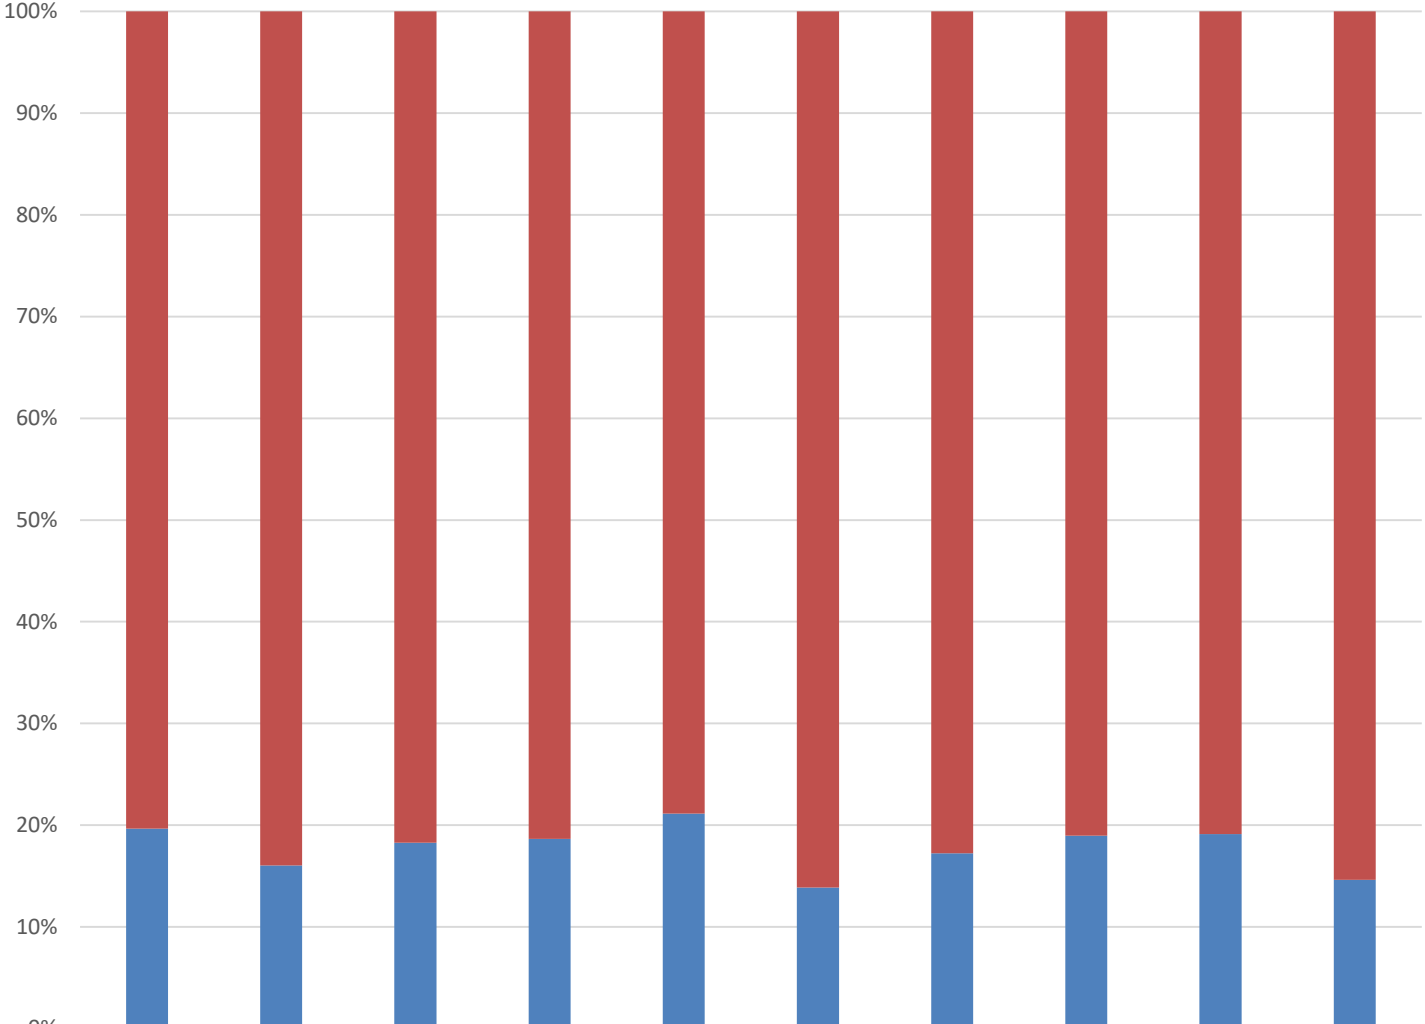

Total CFS December 2021: 6,902 (31 Days)

Total CFS January 2022: 6,550 (31 Days)

Calls for Service: January 2022

■ Calls for Service
■ Police Reports

	Central-Terry	Heights	Midtown Community	North Park	Pioneer Park	Rimrock	South Side	Southwest Corridor	West End	Outside TF Areas
■ Calls for Service	993	1030	492	658	112	87	418	700	693	1243
■ Police Reports	243	197	110	151	30	14	87	164	164	213

% of Calls that Resulted in Police Reports	Area
24%	Central-Terry
19%	Heights
22%	Midtown Community
23%	North Park
27%	Pioneer Park
16%	Rimrock
21%	South Side
23%	Southwest Corridor
24%	West End
17%	Outside TF Areas
21%	All CFS

The percent represents the ratio of calls to an area that resulted in a police report.