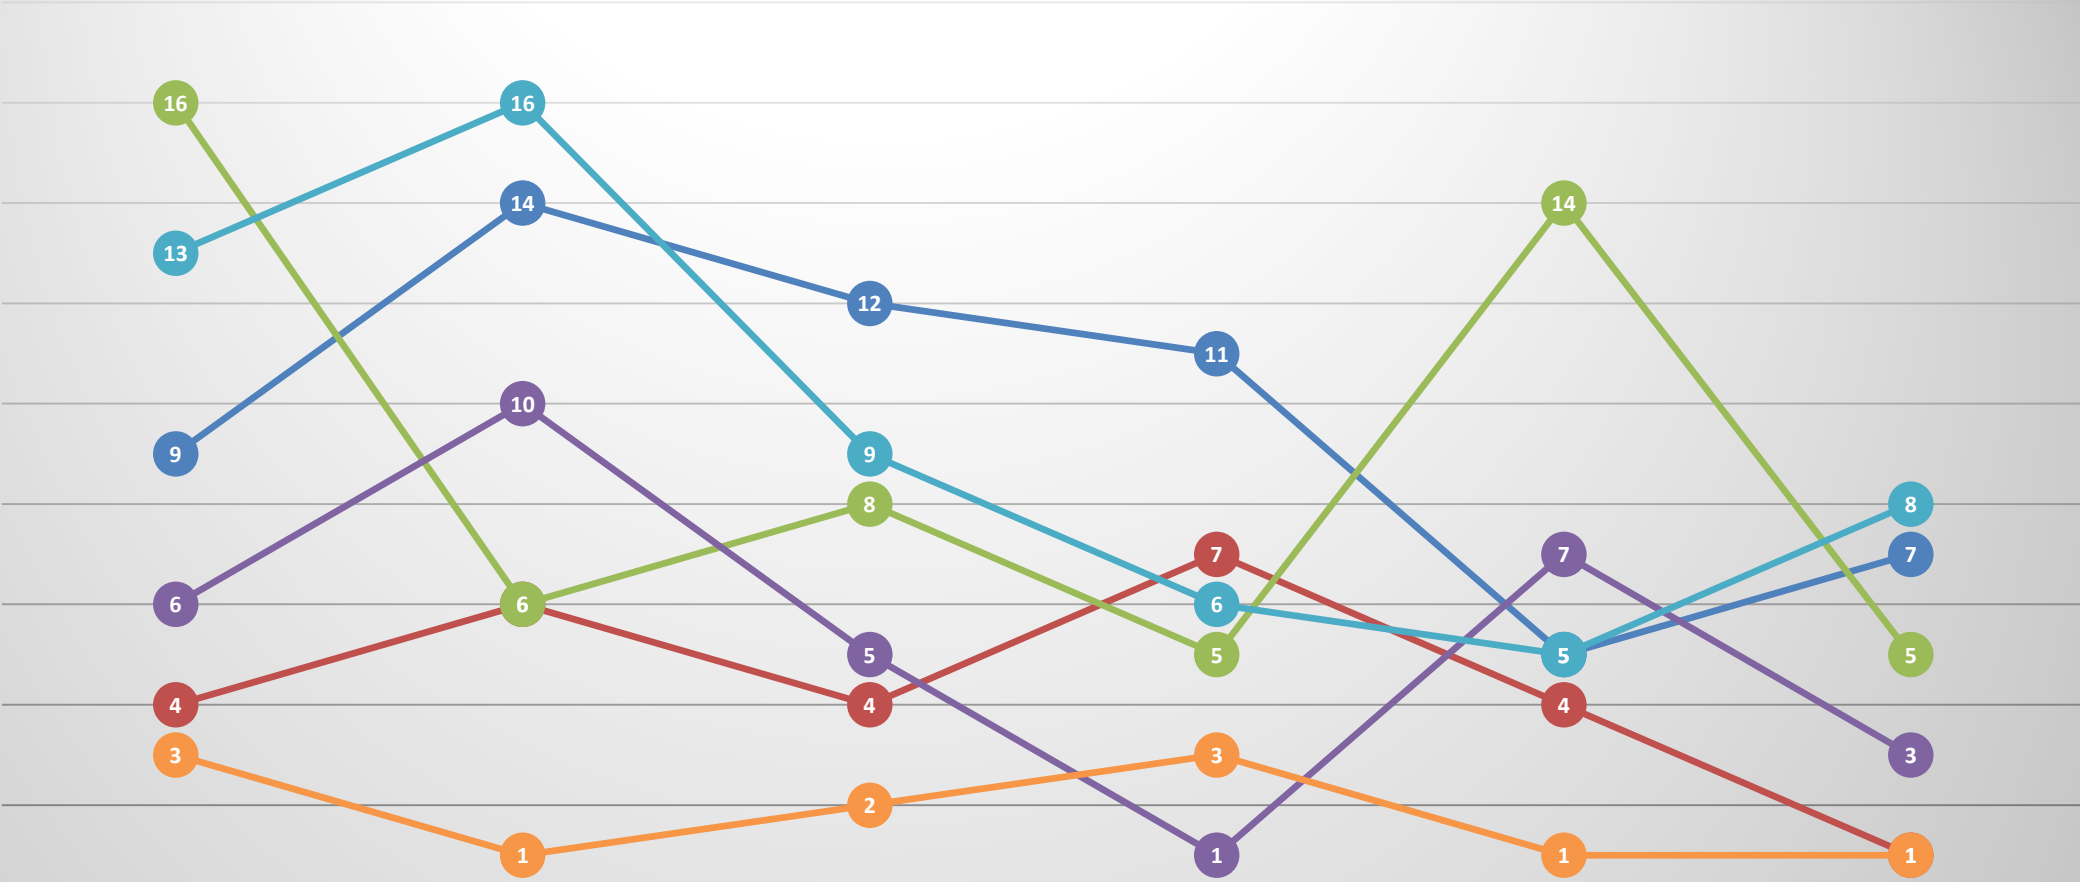

Central Terry Offenses: Rolling 6-Month Totals

	August 2021	September 2021	October 2021	November 2021	December 2021	January 2022
ASSAULT	7	18	6	10	10	9
BURGLARY, RESIDENCE	11	8	4	8	3	1
DRUGS	6	10	14	8	4	10
DUI/AGG DUI	10	11	7	9	8	8
MV THEFT	20	19	11	14	11	13
ROBBERY	1	1	3	4	1	2

Pioneer Park Offenses: Rolling 6-Month Totals

	August 2021	September 2021	October 2021	November 2021	December 2021	January 2022
ASSAULT	2	3	5	1	3	2
BURGLARY, RESIDENCE	1	1	3	1	1	2
DRUGS	1	2	1	1	1	2
DUI/AGG DUI	1	1	1	1	1	2
MV THEFT	1	1	1	1	1	2
ROBBERY	1	1	1	1	1	2

Heights Offenses: Rolling 6-Month Totals

	August 2021	September 2021	October 2021	November 2021	December 2021	January 2022
ASSAULT	9	14	12	11	5	7
BURGLARY, RESIDENCE	4	6	4	7	4	1
DRUGS	16	6	8	5	14	5
DUI/AGG DUI	6	10	5	1	7	3
MV THEFT	13	16	9	6	5	8
ROBBERY	3	1	2	3	1	1