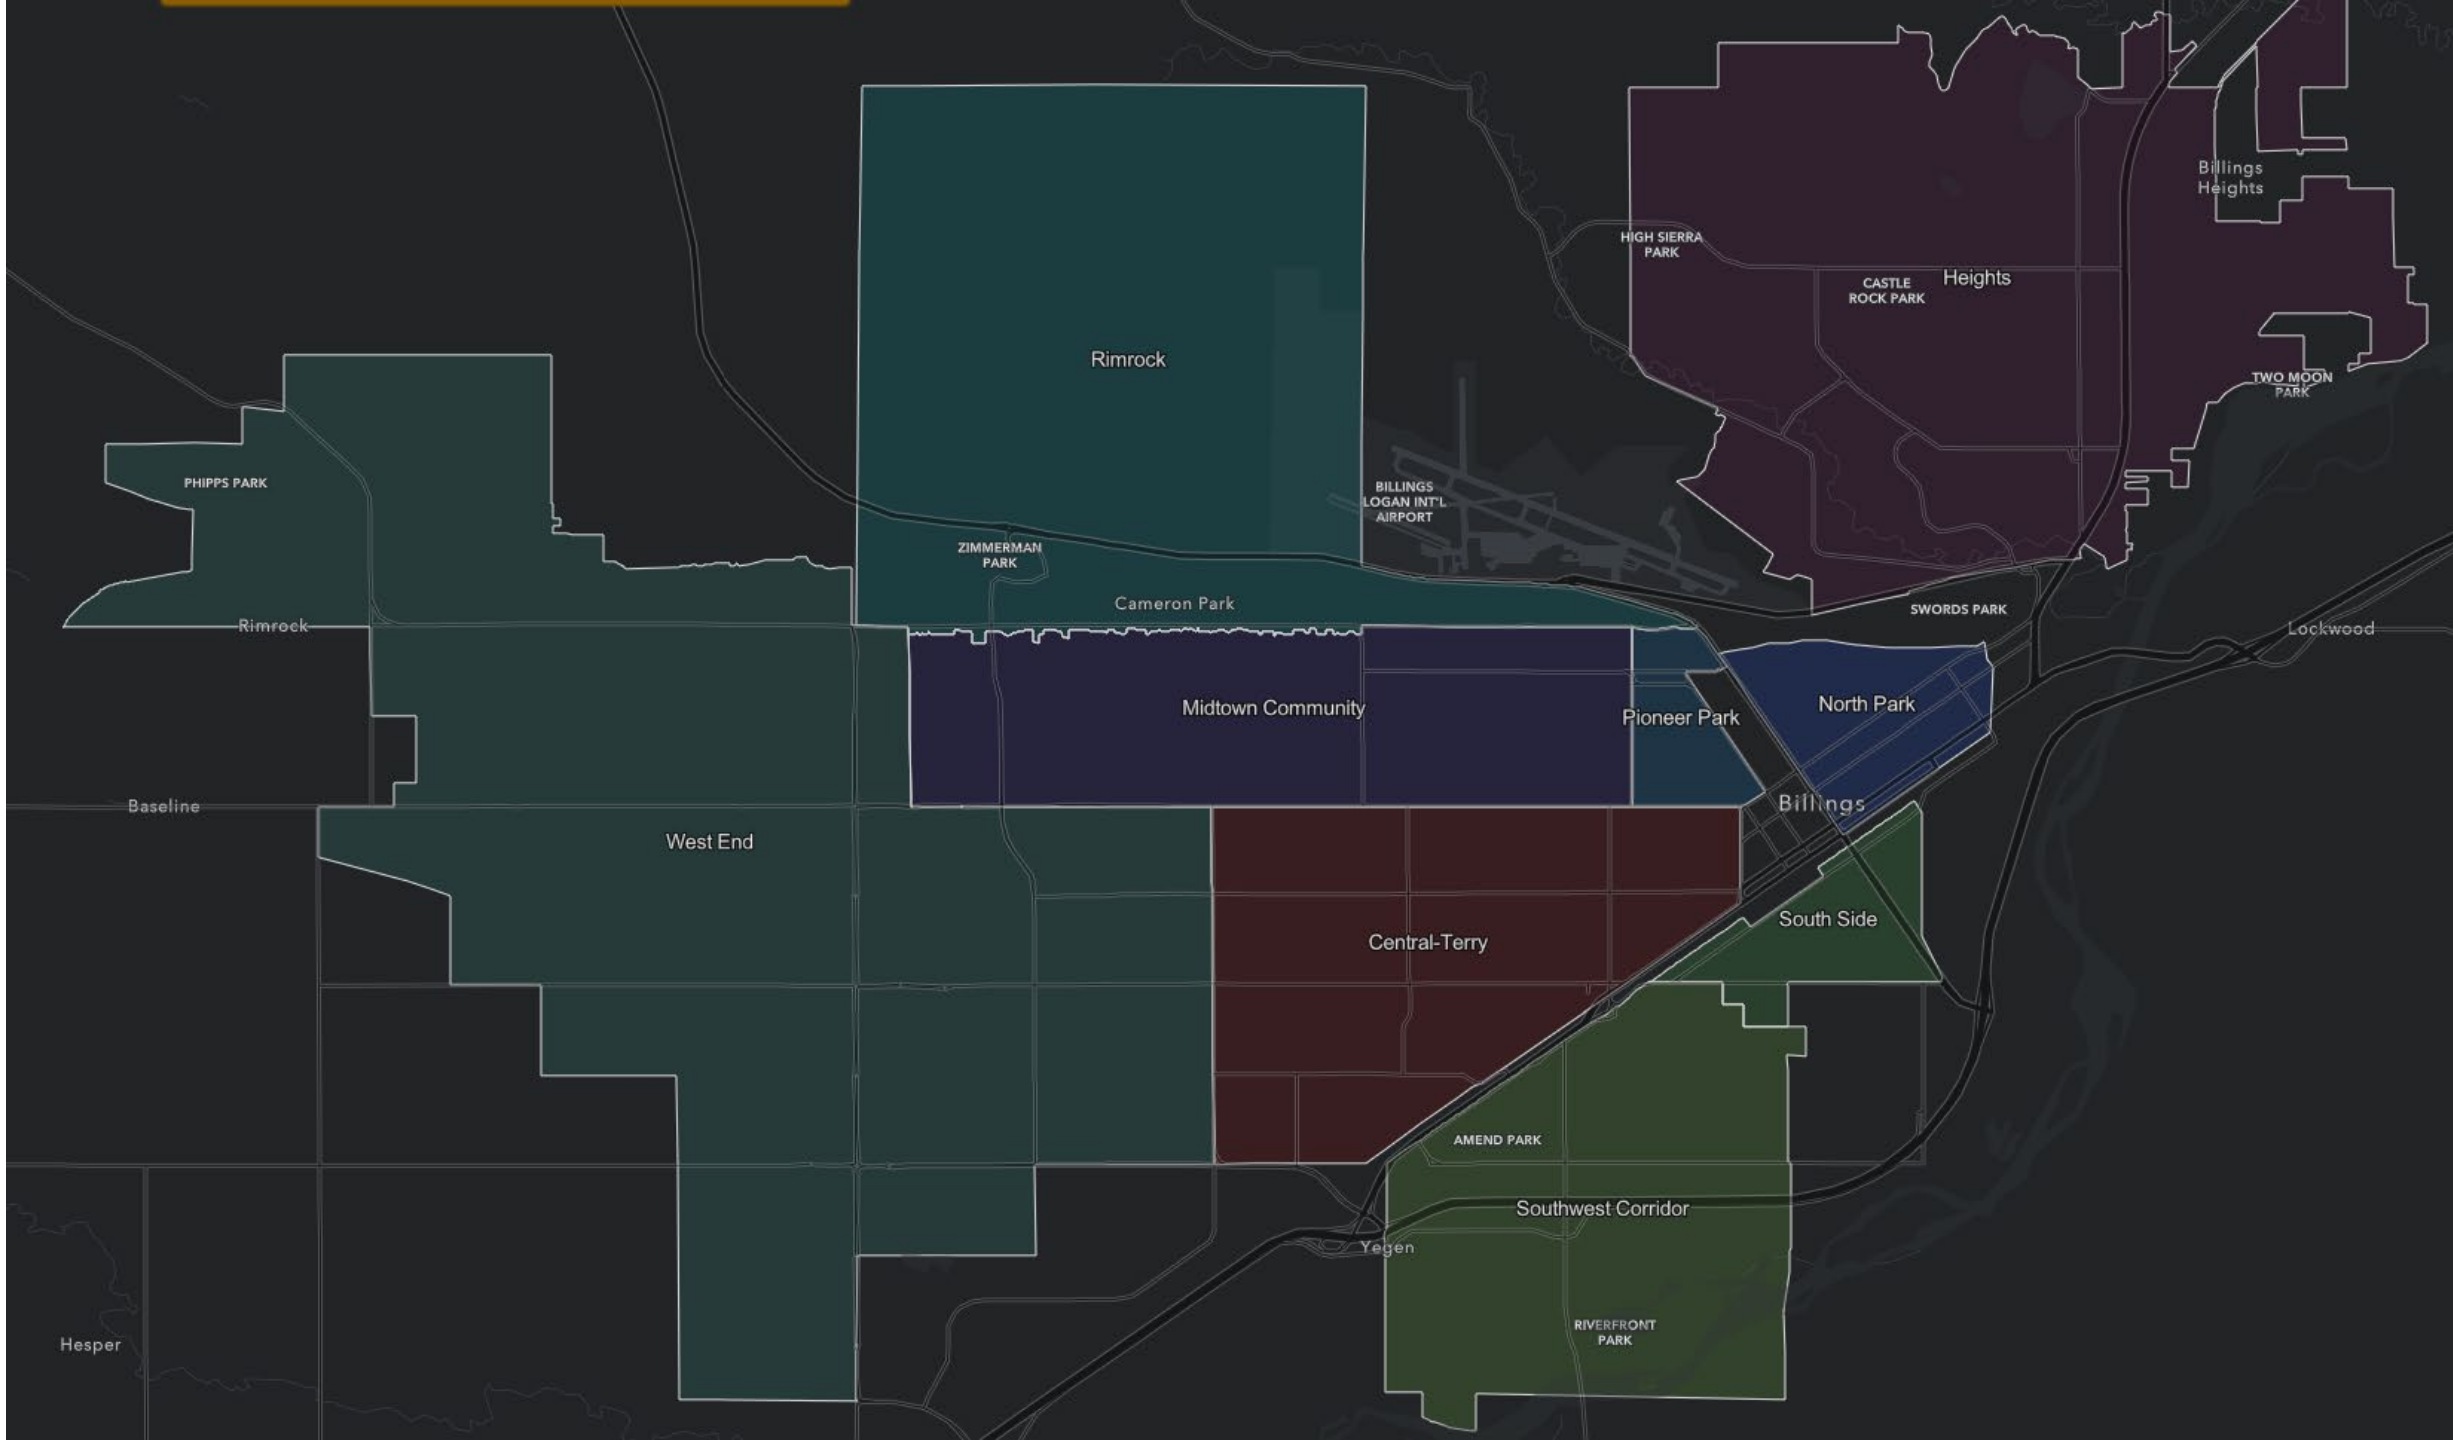

Billings Police Department Task Force Areas Report: February 2022

Check out the interactive map of task force offenses for a rolling 6-month time period:

<https://billings.maps.arcgis.com/apps/dashboards/3703a48c34af408f8ed612e0583ec176>

The monthly task force area reports are also available on the police

website: <https://www.ci.billings.mt.us/2736/Monthly-Task-Force-Reports>

Total CFS December 2021: 6,902 (31 Days)

Total CFS January 2022: 6,550 (31 Days)

% of Calls that Resulted in Police Reports	Area
24%	Central-Terry
19%	Heights
22%	Midtown Community
23%	North Park
27%	Pioneer Park
16%	Rimrock
21%	South Side
23%	Southwest Corridor
24%	West End
17%	Outside TF Areas
21%	All CFS