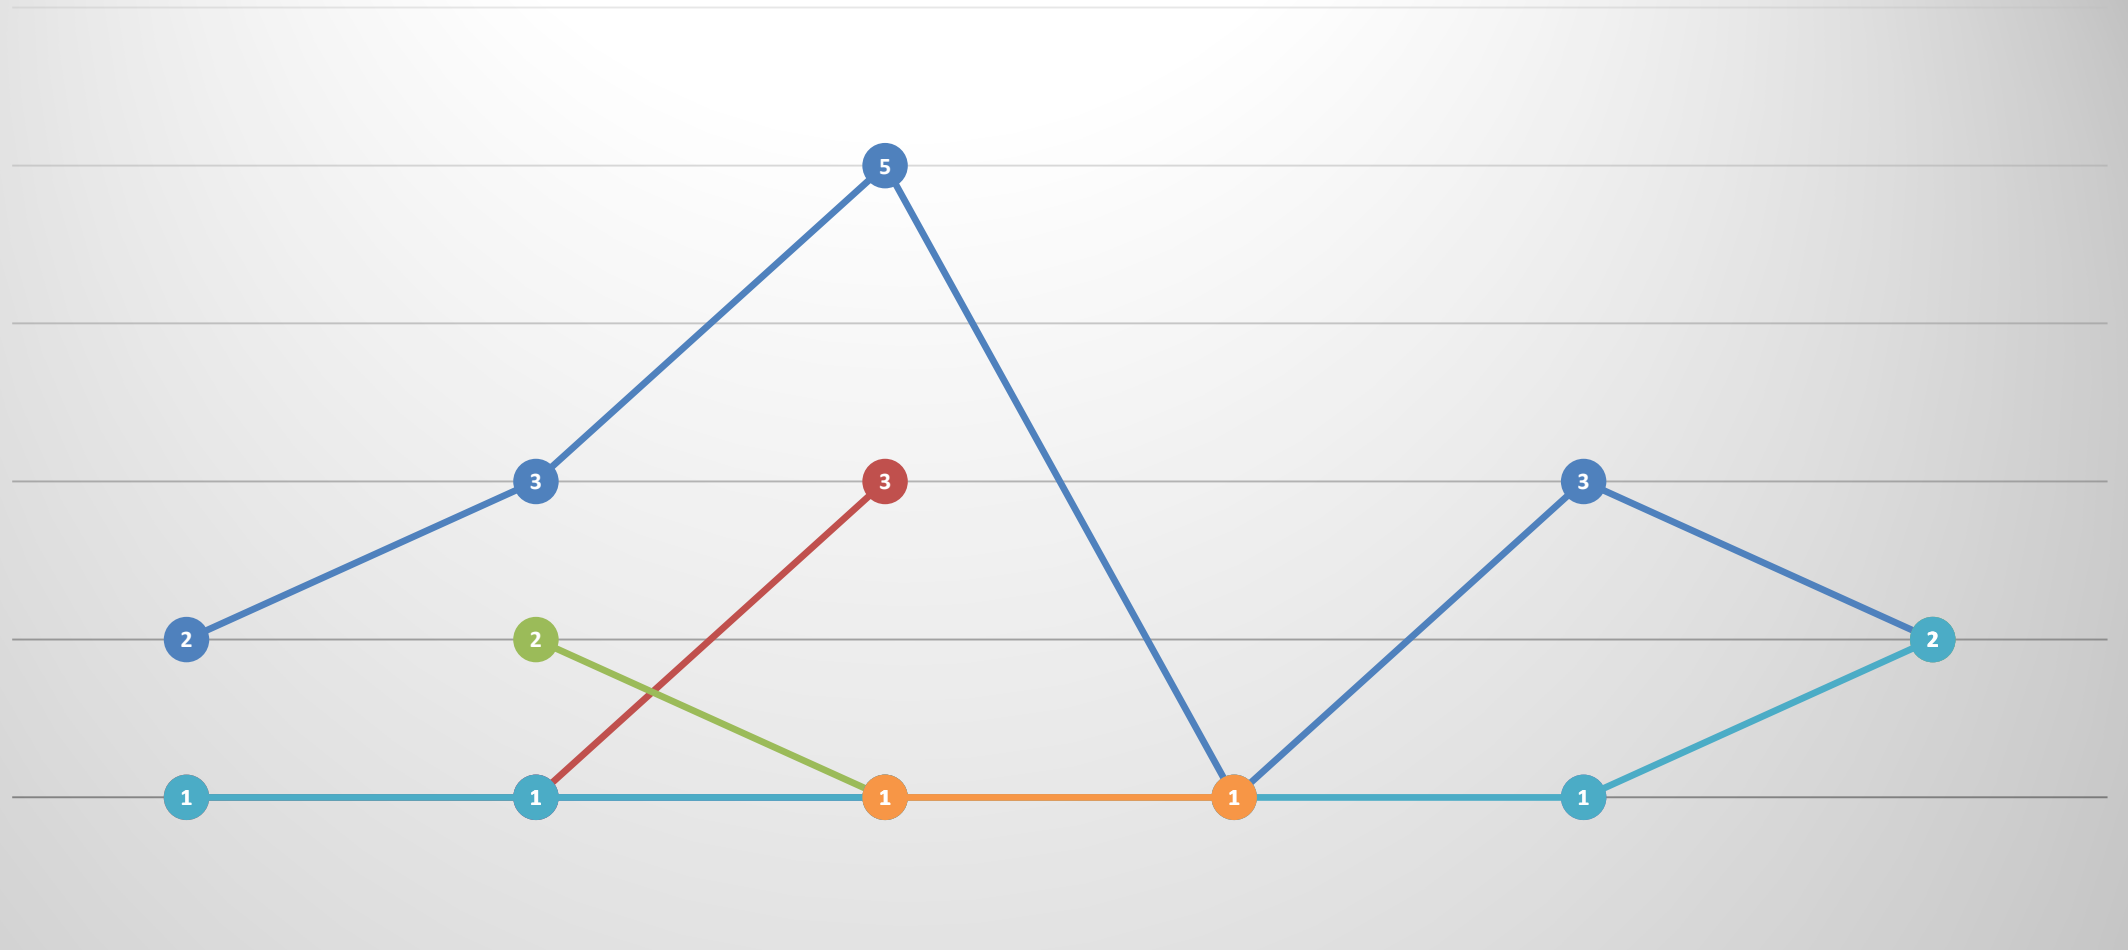

Pioneer Park Offenses: Rolling 6-Month Totals

	August 2021	September 2021	October 2021	November 2021	December 2021	January 2022
ASSAULT	2	3	5	1	3	2
BURGLARY, RESIDENCE	1	1	3	1	1	2
DRUGS	1	2	1	1	1	2
DUI/AGG DUI	1	1	1	1	1	2
MV THEFT	1	1	1	1	1	2
ROBBERY	1	1	1	1	1	2