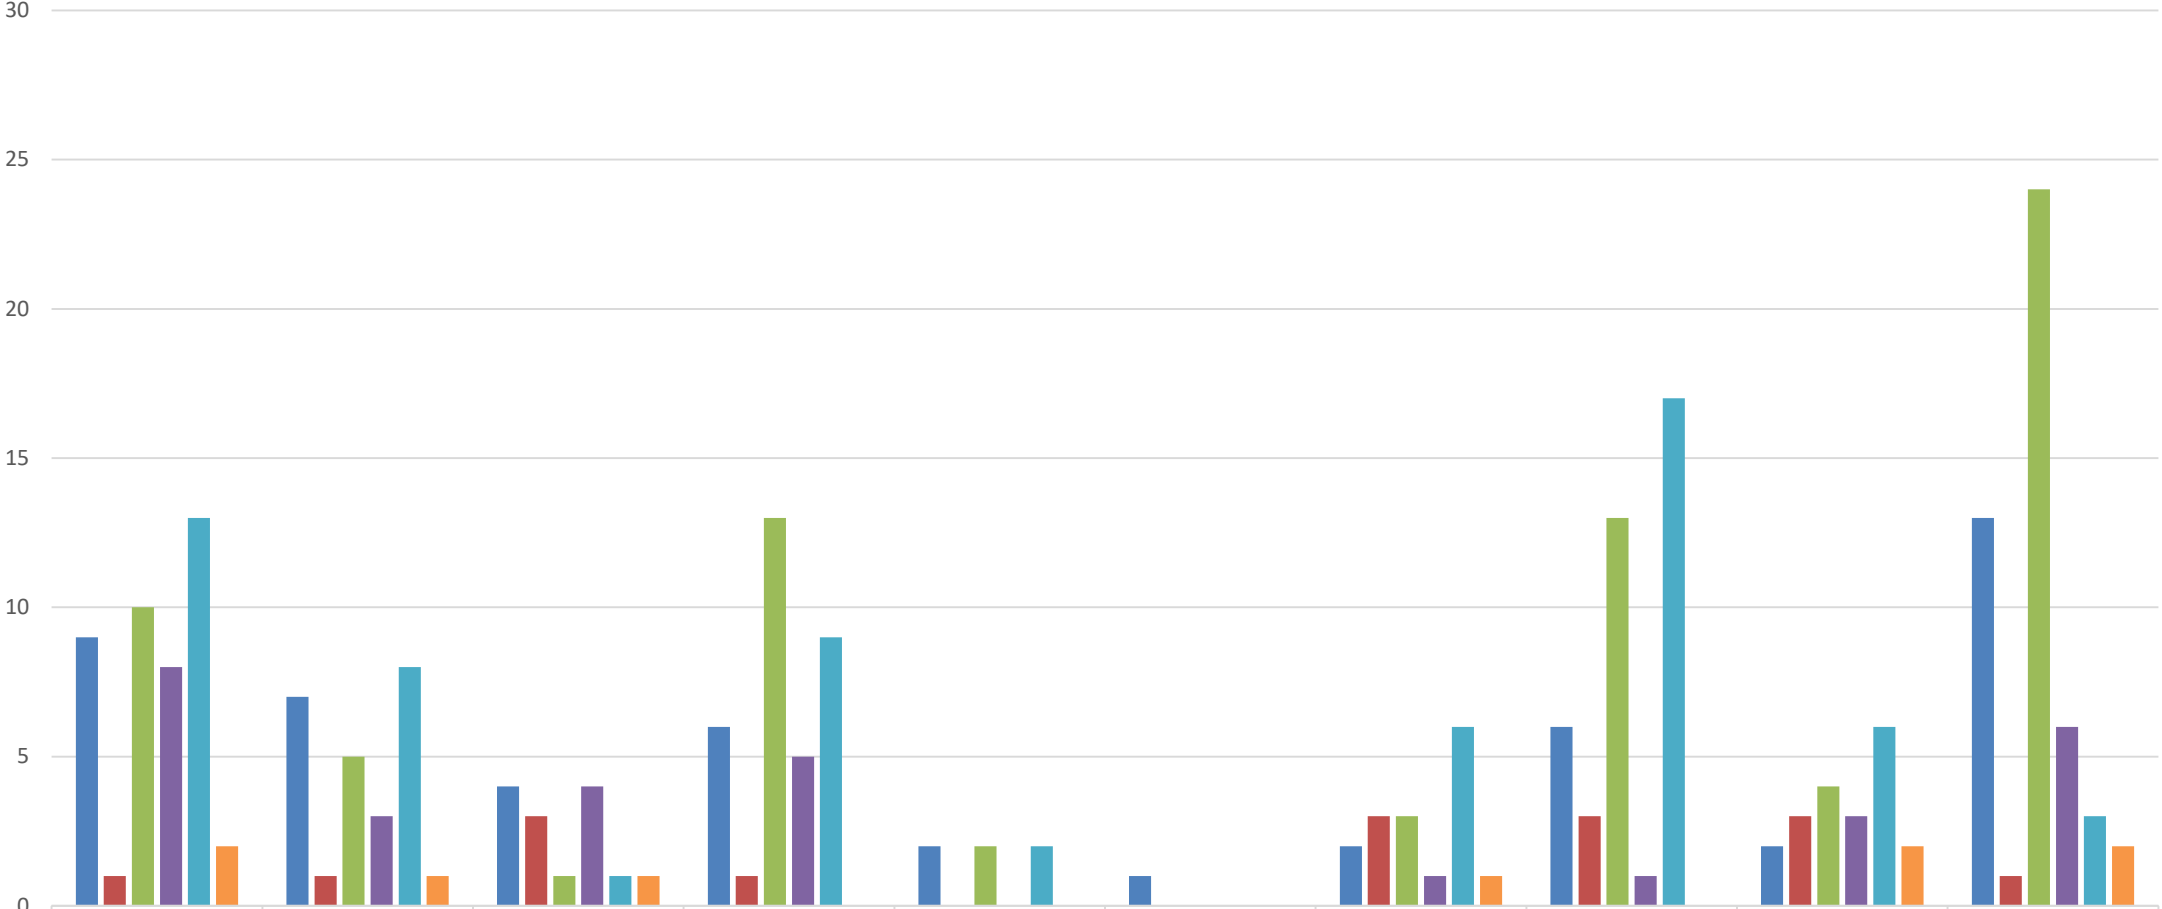

Arrest Charges
Total arrest charges: 447

Arrest Stats: January 2022

Unique arrests
Total unique arrests: 355

Tickets/Citations: January 2022

Offenses: January 2022

	Central-Terry	Heights	Midtown Community	North Park	Pioneer Park	Rimrock	South Side	Southwest Corridor	West End	Outside TF Areas
ASSAULT	9	7	4	6	2	1	2	6	2	13
BURGLARY, RESIDENCE	1	1	3	1			3	3	3	1
DRUGS	10	5	1	13	2		3	13	4	24
DUI/AGG DUI	8	3	4	5			1	1	3	6
MV THEFT	13	8	1	9	2		6	17	6	3
ROBBERY	2	1	1				1		2	2