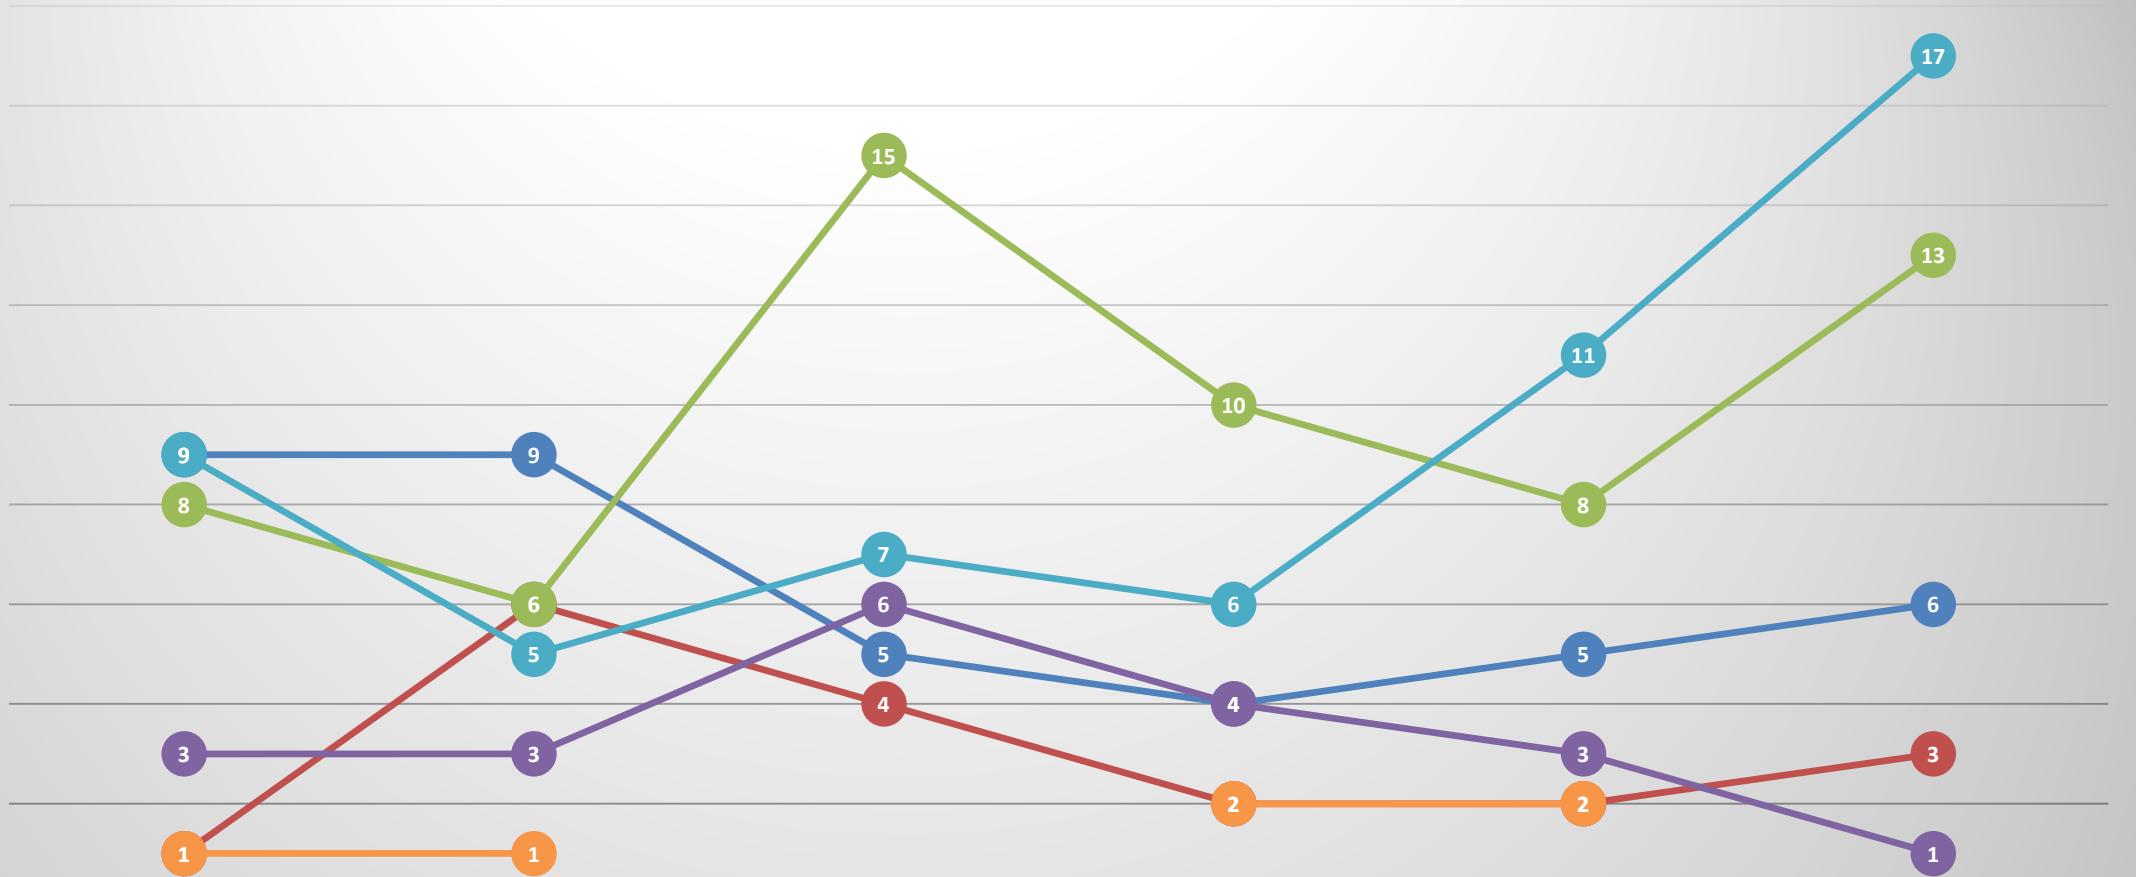

Heights Offenses: Rolling 6-Month Totals

	August 2021	September 2021	October 2021	November 2021	December 2021	January 2022
ASSAULT	9	14	12	11	5	7
BURGLARY, RESIDENCE	4	6	4	7	4	1
DRUGS	16	6	8	5	14	5
DUI/AGG DUI	6	10	5	1	7	3
MV THEFT	13	16	9	6	5	8
ROBBERY	3	1	2	3	1	1

Rimrock Offenses: Rolling 6-Month Totals

	August 2021	September 2021	October 2021	November 2021	December 2021	January 2022
ASSAULT						
BURGLARY, RESIDENCE		1	1	1	1	
DRUGS				2		
DUI/AGG DUI	1		1	2	1	
MV THEFT			1	1		

South Side Offenses: Rolling 6-Month Totals

	August 2021	September 2021	October 2021	November 2021	December 2021	January 2022
ASSAULT	19	9	7	7	5	2
BURGLARY, RESIDENCE	1	2	2	3	2	3
DRUGS	13	9	3	6	12	3
DUI/AGG DUI	1	7	3	3	1	1
MV THEFT	7	8	7	5	5	6
ROBBERY	1	2	3	2	2	1

Southwest Corridor Offenses: Rolling 6-Month Totals

	August 2021	September 2021	October 2021	November 2021	December 2021	January 2022
ASSAULT	9	9	5	4	5	6
BURGLARY, RESIDENCE	1	6	4	2	2	3
DRUGS	8	6	15	10	8	13
DUI/AGG DUI	3	3	6	4	3	1
MV THEFT	9	5	7	6	11	17
ROBBERY	1	1		2	2	