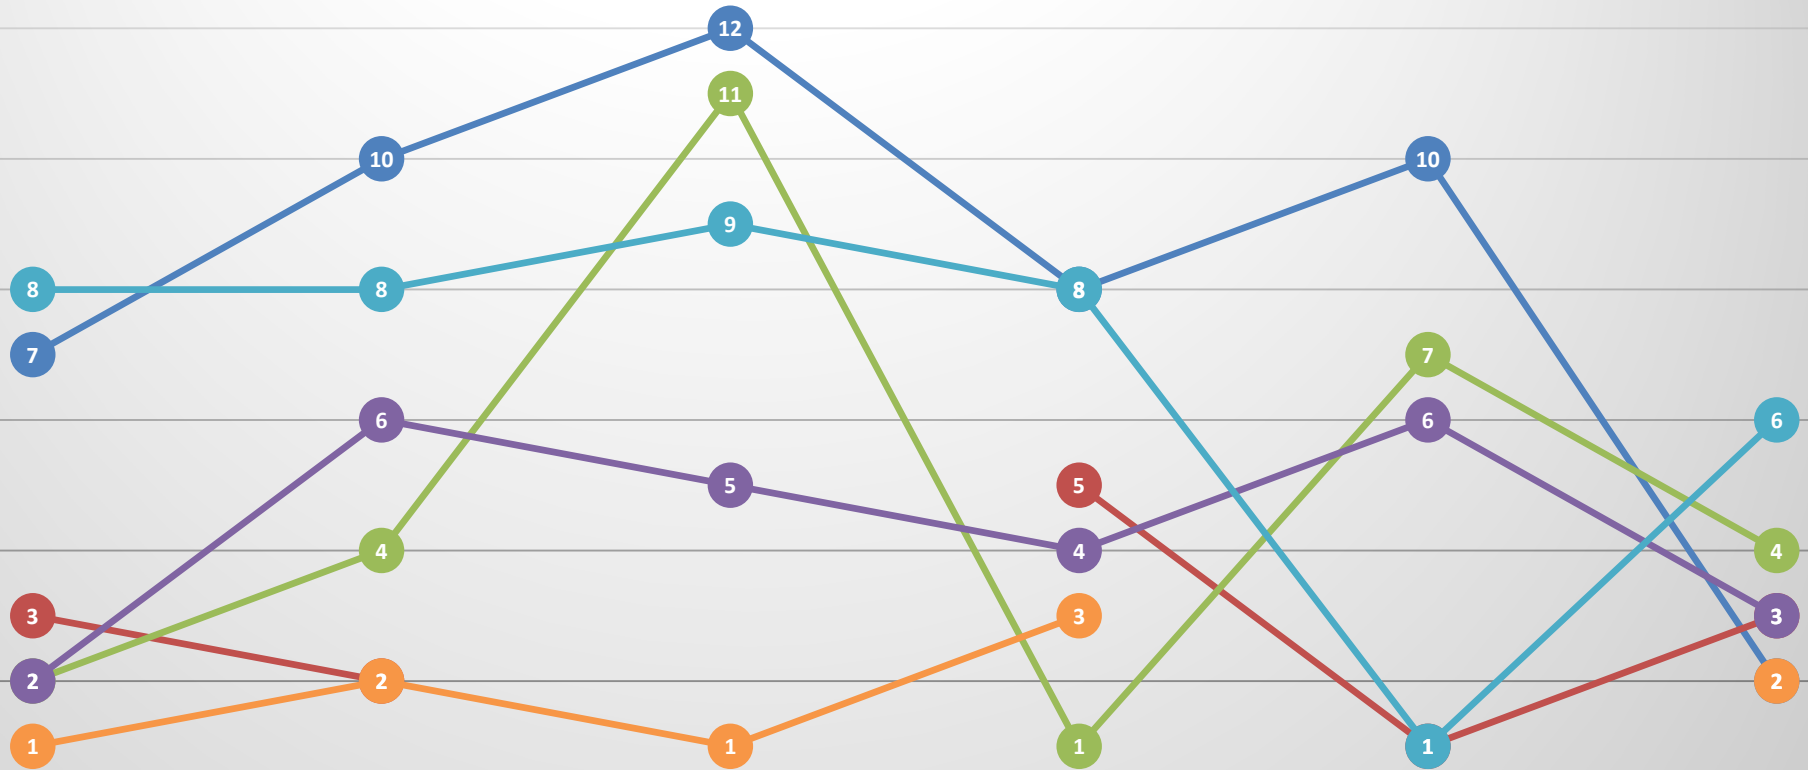

Rimrock Offenses: Rolling 6-Month Totals

	August 2021	September 2021	October 2021	November 2021	December 2021	January 2022
ASSAULT						
BURGLARY, RESIDENCE		1	1	1	1	
DRUGS				2		
DUI/AGG DUI	1		1	2	1	
MV THEFT			1	1		

South Side Offenses: Rolling 6-Month Totals

	August 2021	September 2021	October 2021	November 2021	December 2021	January 2022
ASSAULT	19	9	7	7	5	2
BURGLARY, RESIDENCE	1	2	2	3	2	3
DRUGS	13	9	3	6	12	3
DUI/AGG DUI	1	7	3	3	1	1
MV THEFT	7	8	7	5	5	6
ROBBERY	1	2	3	2	2	1

Southwest Corridor Offenses: Rolling 6-Month Totals

	August 2021	September 2021	October 2021	November 2021	December 2021	January 2022
ASSAULT	9	9	5	4	5	6
BURGLARY, RESIDENCE	1	6	4	2	2	3
DRUGS	8	6	15	10	8	13
DUI/AGG DUI	3	3	6	4	3	1
MV THEFT	9	5	7	6	11	17
ROBBERY	1	1		2	2	

West End Offenses: Rolling 6-Month Totals

	August 2021	September 2021	October 2021	November 2021	December 2021	January 2022
ASSAULT	7	10	12	8	10	2
BURGLARY, RESIDENCE	3	2		5	1	3
DRUGS	2	4	11	1	7	4
DUI/AGG DUI	2	6	5	4	6	3
MV THEFT	8	8	9	8	1	6
ROBBERY	1	2	1	3		2