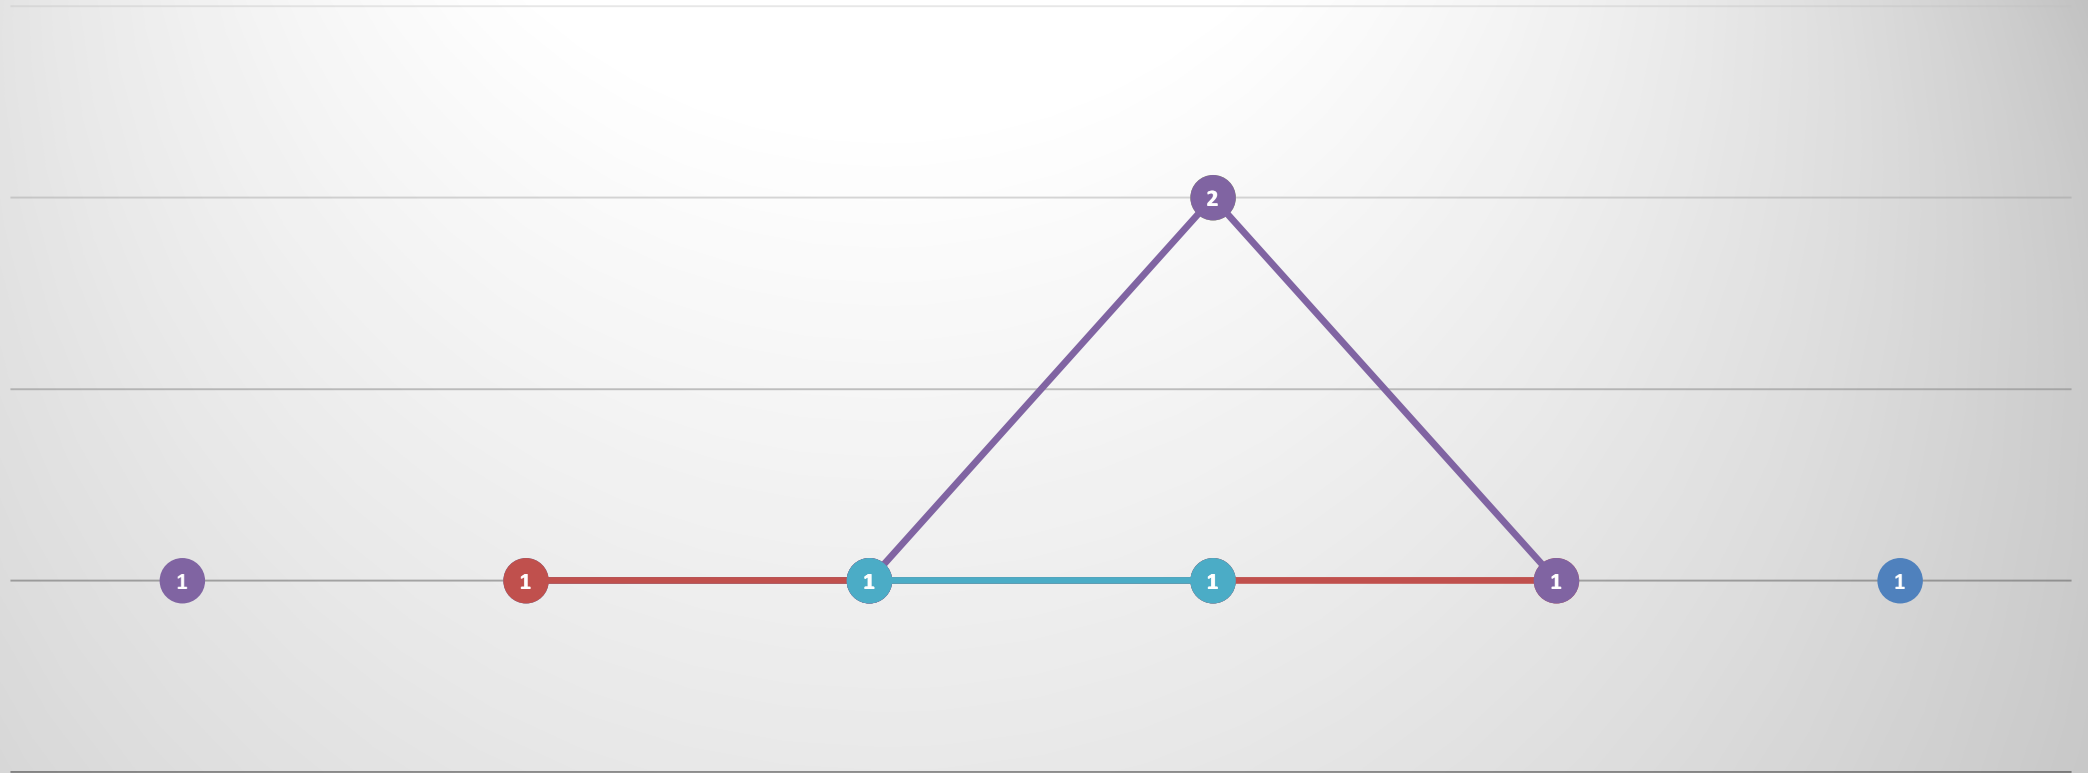

Rimrock Offenses: Rolling 6-Month Totals

	August 2021	September 2021	October 2021	November 2021	December 2021	January 2022
ASSAULT						
BURGLARY, RESIDENCE		1	1	1	1	
DRUGS				2		
DUI/AGG DUI	1		1	2	1	
MV THEFT			1	1