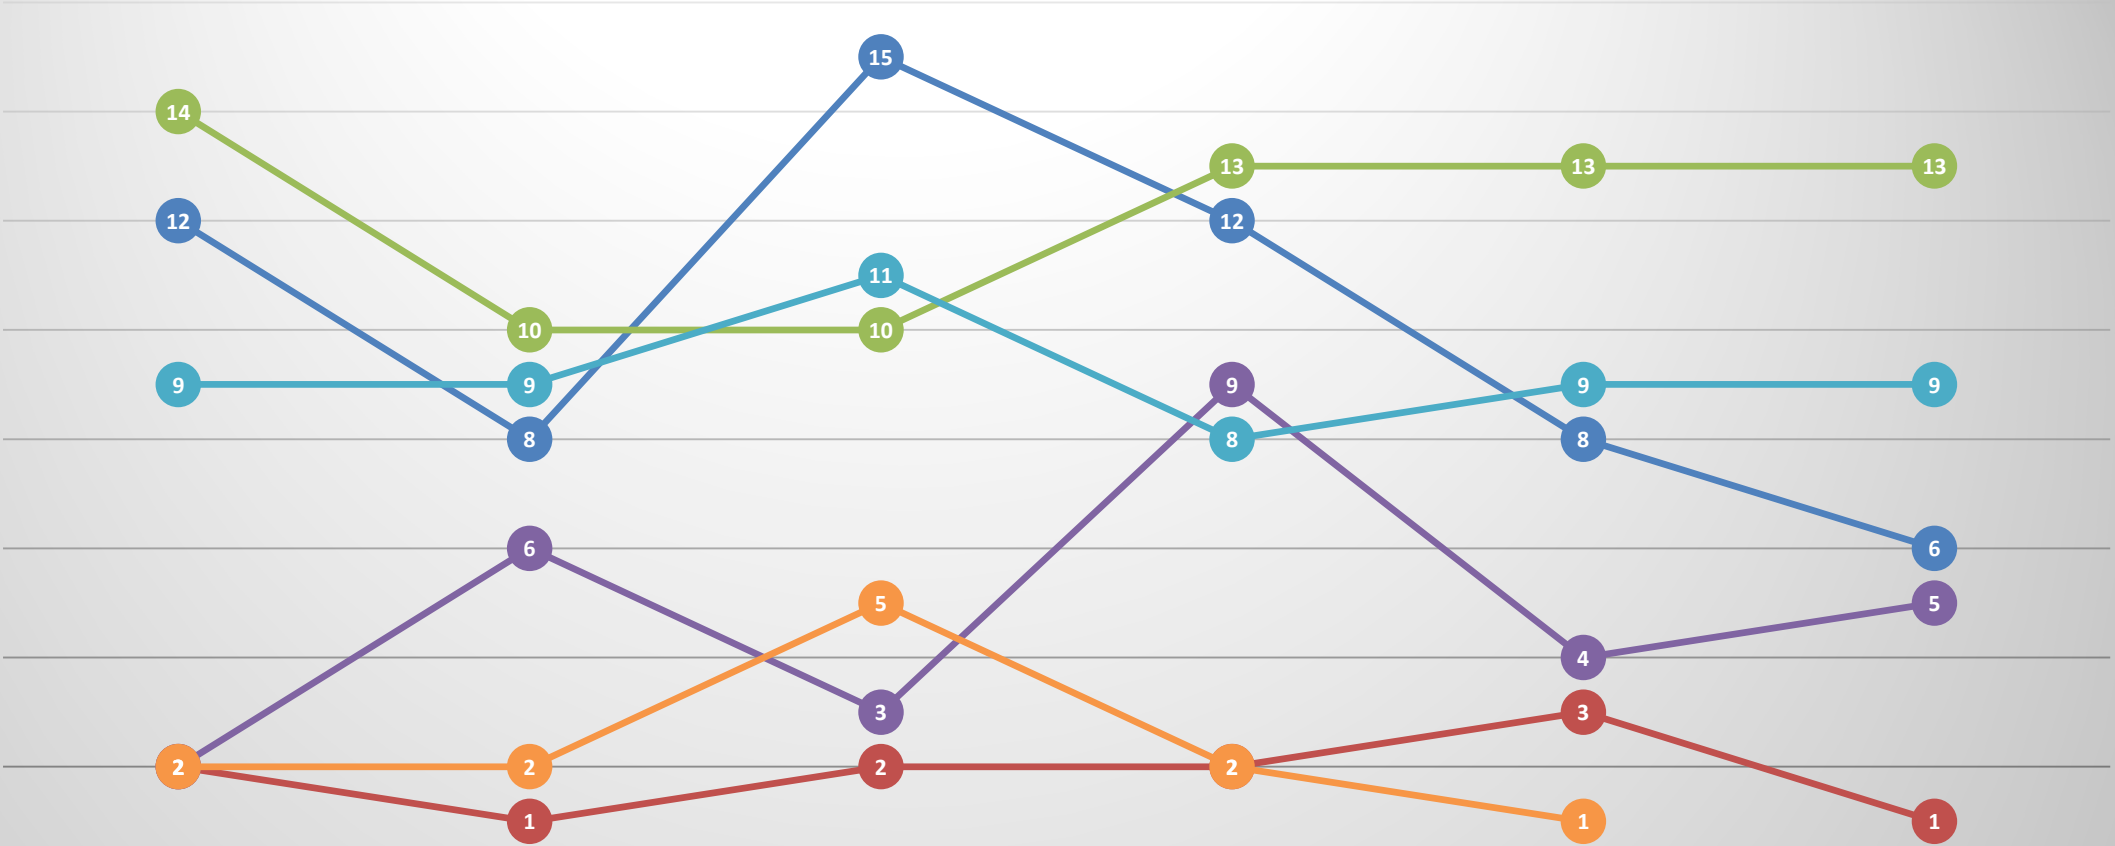

North Park Offenses: Rolling 6-Month Totals

	August 2021	September 2021	October 2021	November 2021	December 2021	January 2022
ASSAULT	12	8	15	12	8	6
BURGLARY, RESIDENCE	2	1	2	2	3	1
DRUGS	14	10	10	13	13	13
DUI/AGG DUI	2	6	3	9	4	5
MV THEFT	9	9	11	8	9	9
ROBBERY	2	2	5	2	1	1