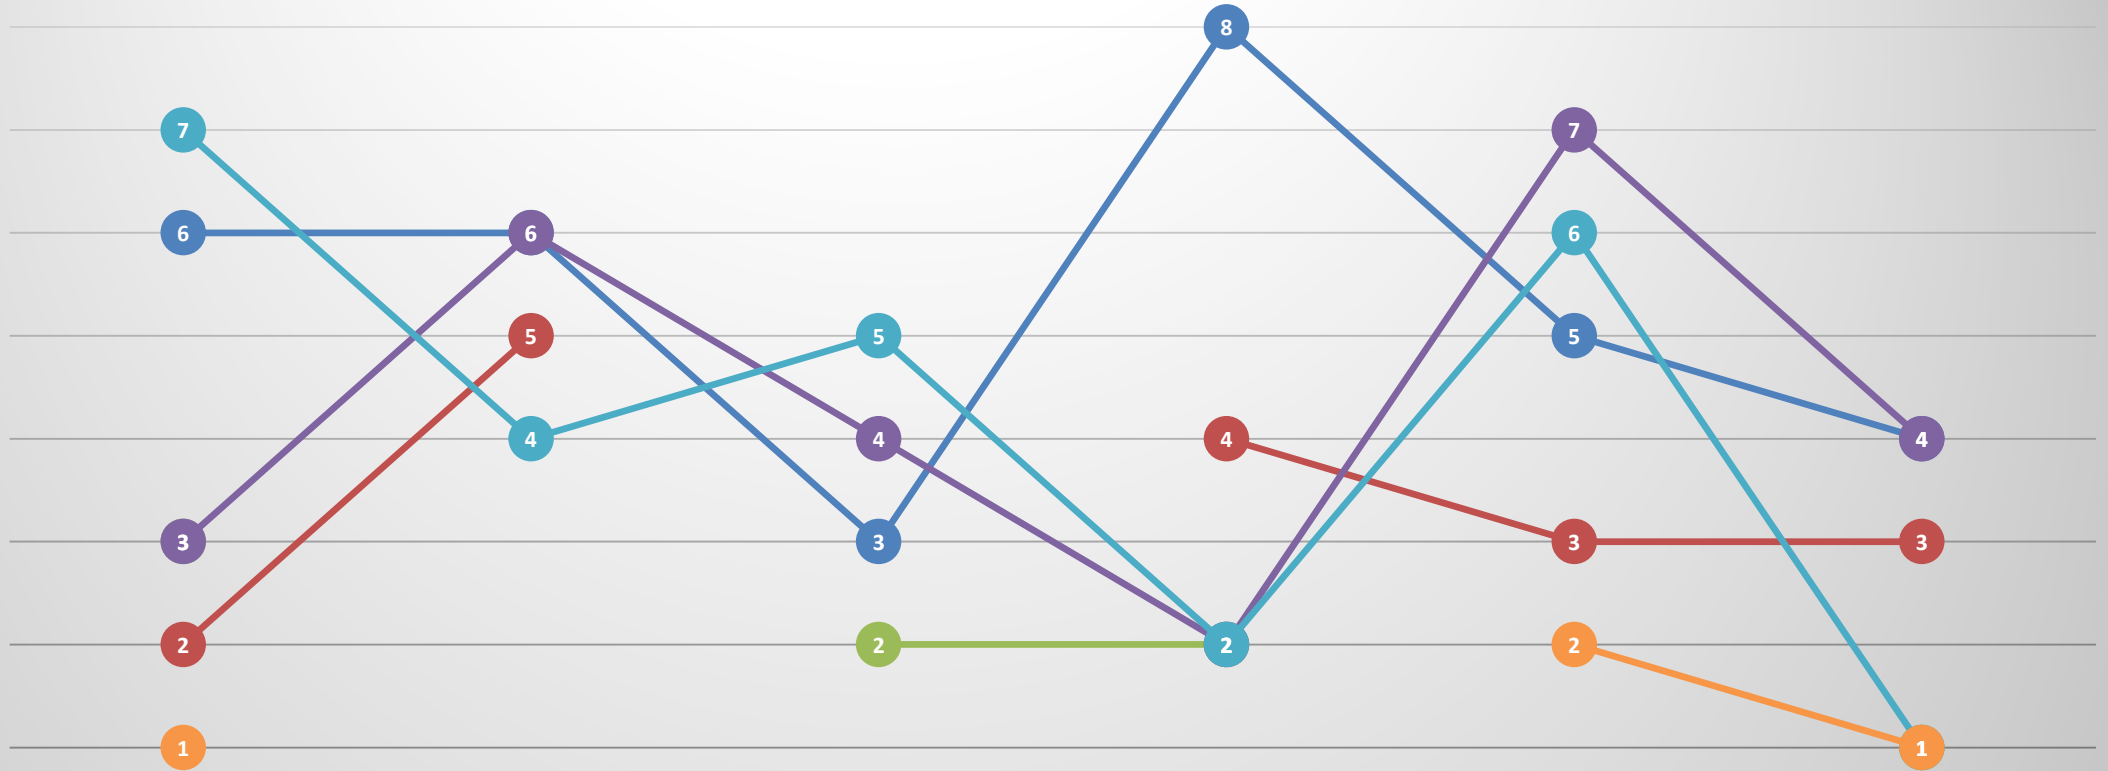

Midtown Offenses: Rolling 6-Month Totals

	August 2021	September 2021	October 2021	November 2021	December 2021	January 2022
ASSAULT	6	6	3	8	5	4
BURGLARY, RESIDENCE	2	5	4	4	3	3
DRUGS	3	6	2	2	7	1
DUI/AGG DUI	3	4	5	2	6	1
MV THEFT	7	4	2	2	2	1
ROBBERY	1	6	2	2	2	1