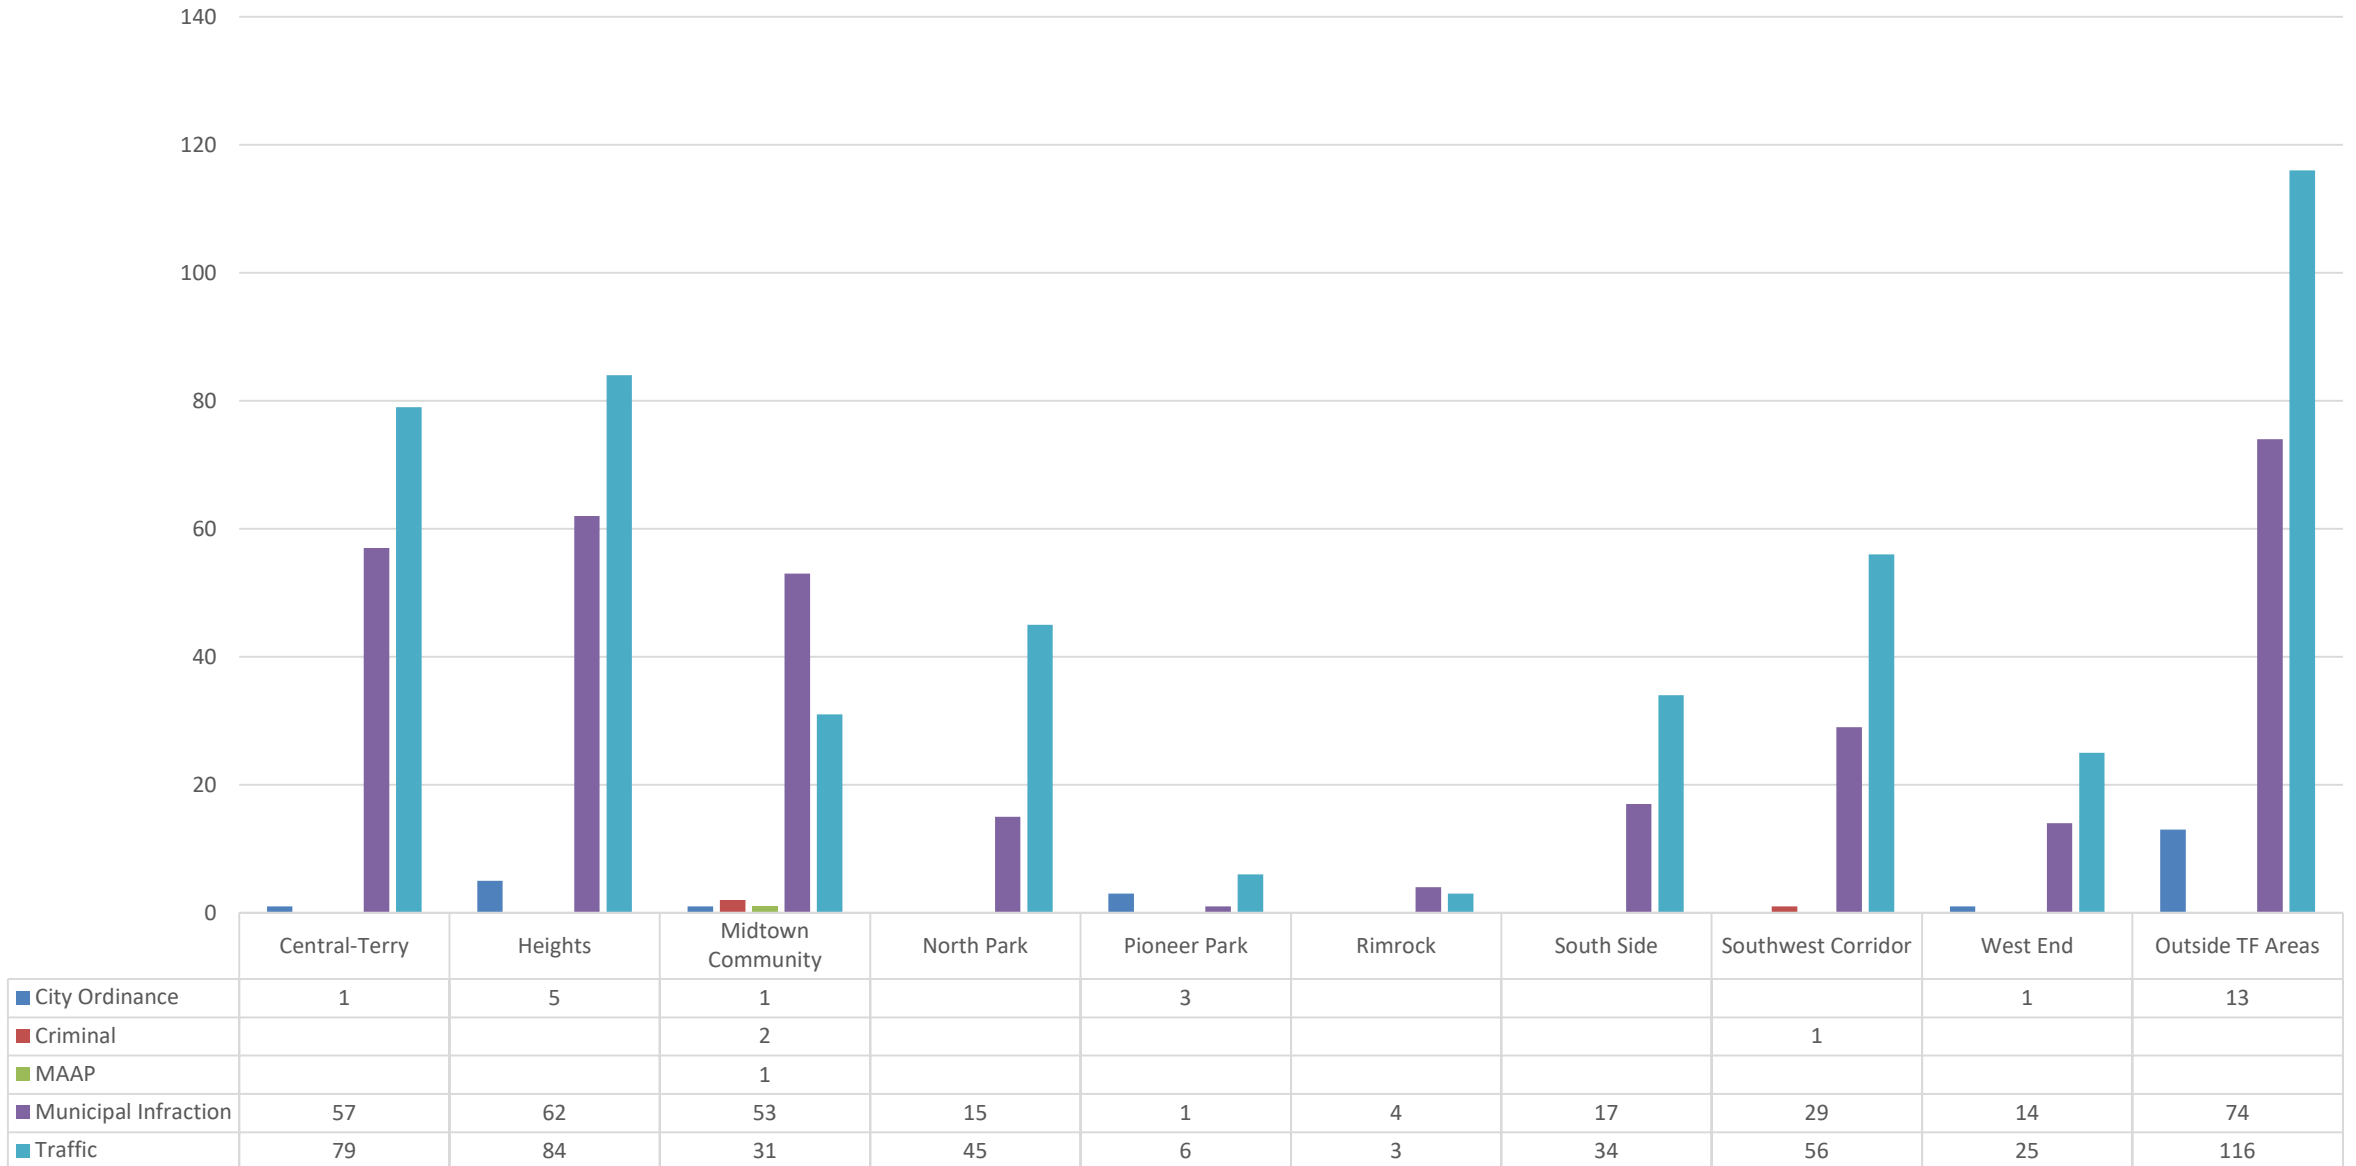

The percent represents the ratio of calls to an area that resulted in a police report.

Calls for Service: January 2022 (Select Categories)

	Central-Terry	Heights	Midtown Community	North Park	Pioneer Park	Rimrock	South Side	Southwest Corridor	West End	Outside TF Areas
Area Check	26	29	22	10	4	1	3	30	12	42
Disturbance	72	62	45	67	11	5	36	52	46	72
Noise Complaint	8	17	3	5			12	11	9	3
Sick/Injured Person	13	15	1	9		1	6	7	11	15
Suicide Attempts/Threats	13	14	8	11	4	1	10	8	10	17
Suspicious Activity	145	149	66	95	20	9	91	127	115	173
Threats/Harassment	17	35	5	9	3	1	14	14	12	9
Vandalism	12	8	8	4	1		4	3	8	14
Welfare Check	65	61	36	59	11	6	25	50	48	100

Calls for Service: January 2022 (Traffic-Related)

	Central-Terry	Heights	Midtown Community	North Park	Pioneer Park	Rimrock	South Side	Southwest Corridor	West End	Outside TF Areas
Abandoned Vehicle	6	5	1	2			6	4	4	
Accident Hit and Run	16	15	7	2	4	1	8	11	14	13
Accident Property Damage	48	28	25	15	2	4	5	12	22	42
Accident w/Injuries	4	3	3			1	2	7	4	14
Parking Complaint	24	4	6	4	3		5	1	5	3
Traffic Complaint/Investigation	41	23	18	14	1	10	9	15	29	66
Traffic Stop	122	209	78	68	11	21	50	75	67	199

Arrest Charges
Total arrest charges: 447

Arrest Stats: January 2022

Unique arrests
Total unique arrests: 355

Tickets/Citations: January 2022

Offenses: January 2022

	Central-Terry	Heights	Midtown Community	North Park	Pioneer Park	Rimrock	South Side	Southwest Corridor	West End	Outside TF Areas
ASSAULT	9	7	4	6	2	1	2	6	2	13
BURGLARY, RESIDENCE	1	1	3	1			3	3	3	1
DRUGS	10	5	1	13	2		3	13	4	24
DUI/AGG DUI	8	3	4	5			1	1	3	6
MV THEFT	13	8	1	9	2		6	17	6	3
ROBBERY	2	1	1				1		2	2