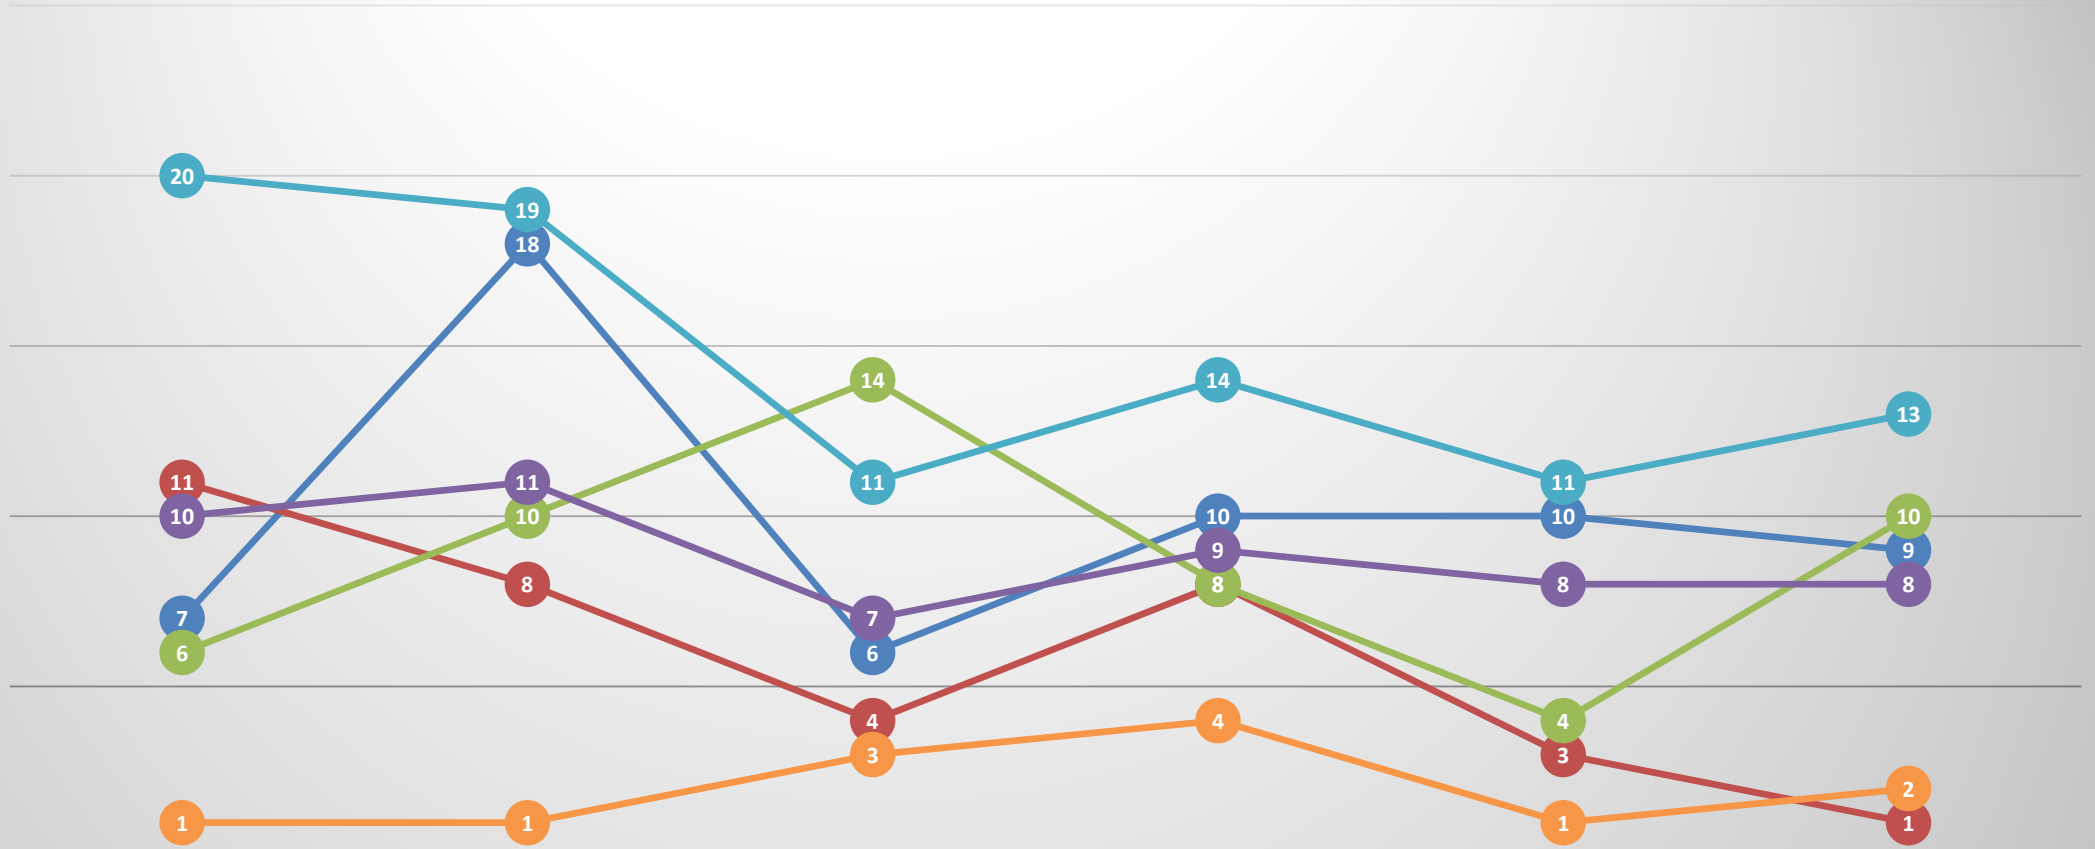

Central Terry Offenses: Rolling 6-Month Totals

	August 2021	September 2021	October 2021	November 2021	December 2021	January 2022
ASSAULT	7	18	6	10	10	9
BURGLARY, RESIDENCE	11	8	4	8	3	1
DRUGS	6	10	14	8	4	10
DUI/AGG DUI	10	11	7	9	8	8
MV THEFT	20	19	11	14	11	13
ROBBERY	1	1	3	4	1	2