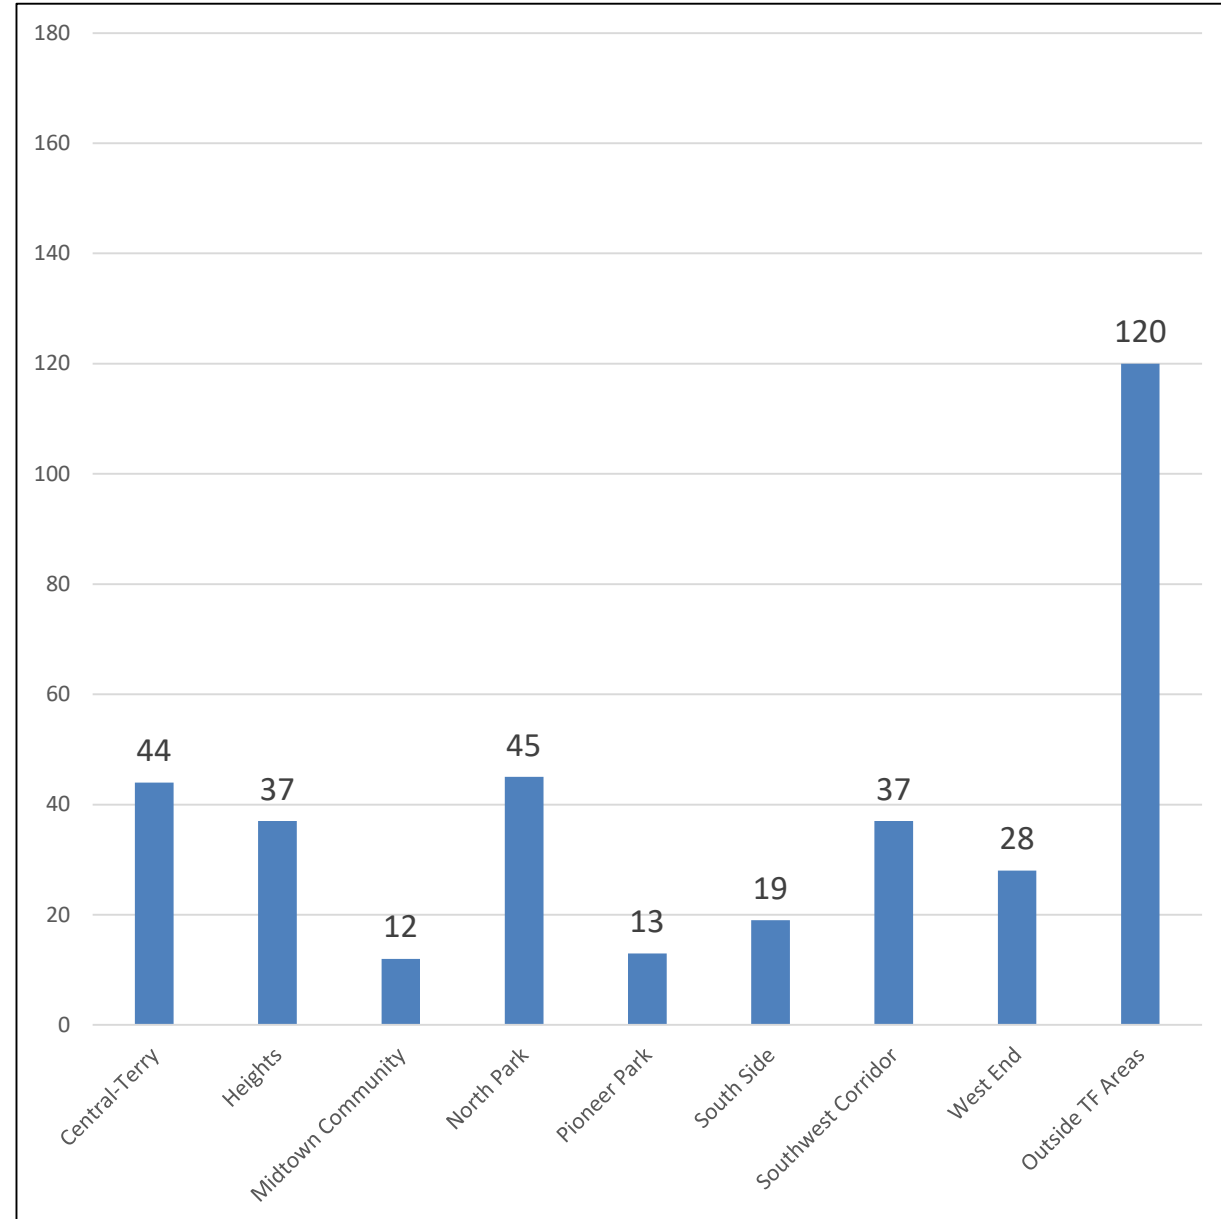

The monthly task force area reports are also available on the police

website: <https://www.ci.billings.mt.us/2736/Monthly-Task-Force-Reports>

Total CFS December 2021: 6,902 (31 Days)

Total CFS January 2022: 6,550 (31 Days)

The percent represents the ratio of calls to an area that resulted in a police report.

Calls for Service: January 2022 (Select Categories)

	Central-Terry	Heights	Midtown Community	North Park	Pioneer Park	Rimrock	South Side	Southwest Corridor	West End	Outside TF Areas
Area Check	26	29	22	10	4	1	3	30	12	42
Disturbance	72	62	45	67	11	5	36	52	46	72
Noise Complaint	8	17	3	5			12	11	9	3
Sick/Injured Person	13	15	1	9		1	6	7	11	15
Suicide Attempts/Threats	13	14	8	11	4	1	10	8	10	17
Suspicious Activity	145	149	66	95	20	9	91	127	115	173
Threats/Harassment	17	35	5	9	3	1	14	14	12	9
Vandalism	12	8	8	4	1		4	3	8	14
Welfare Check	65	61	36	59	11	6	25	50	48	100

Calls for Service: January 2022 (Traffic-Related)

	Central-Terry	Heights	Midtown Community	North Park	Pioneer Park	Rimrock	South Side	Southwest Corridor	West End	Outside TF Areas
Abandoned Vehicle	6	5	1	2			6	4	4	
Accident Hit and Run	16	15	7	2	4	1	8	11	14	13
Accident Property Damage	48	28	25	15	2	4	5	12	22	42
Accident w/Injuries	4	3	3			1	2	7	4	14
Parking Complaint	24	4	6	4	3		5	1	5	3
Traffic Complaint/Investigation	41	23	18	14	1	10	9	15	29	66
Traffic Stop	122	209	78	68	11	21	50	75	67	199

Arrest Charges
Total arrest charges: 447

Arrest Stats: January 2022

Unique arrests
Total unique arrests: 355

Tickets/Citations: January 2022

Offenses: January 2022

	Central-Terry	Heights	Midtown Community	North Park	Pioneer Park	Rimrock	South Side	Southwest Corridor	West End	Outside TF Areas
ASSAULT	9	7	4	6	2	1	2	6	2	13
BURGLARY, RESIDENCE	1	1	3	1			3	3	3	1
DRUGS	10	5	1	13	2		3	13	4	24
DUI/AGG DUI	8	3	4	5			1	1	3	6
MV THEFT	13	8	1	9	2		6	17	6	3
ROBBERY	2	1	1				1		2	2