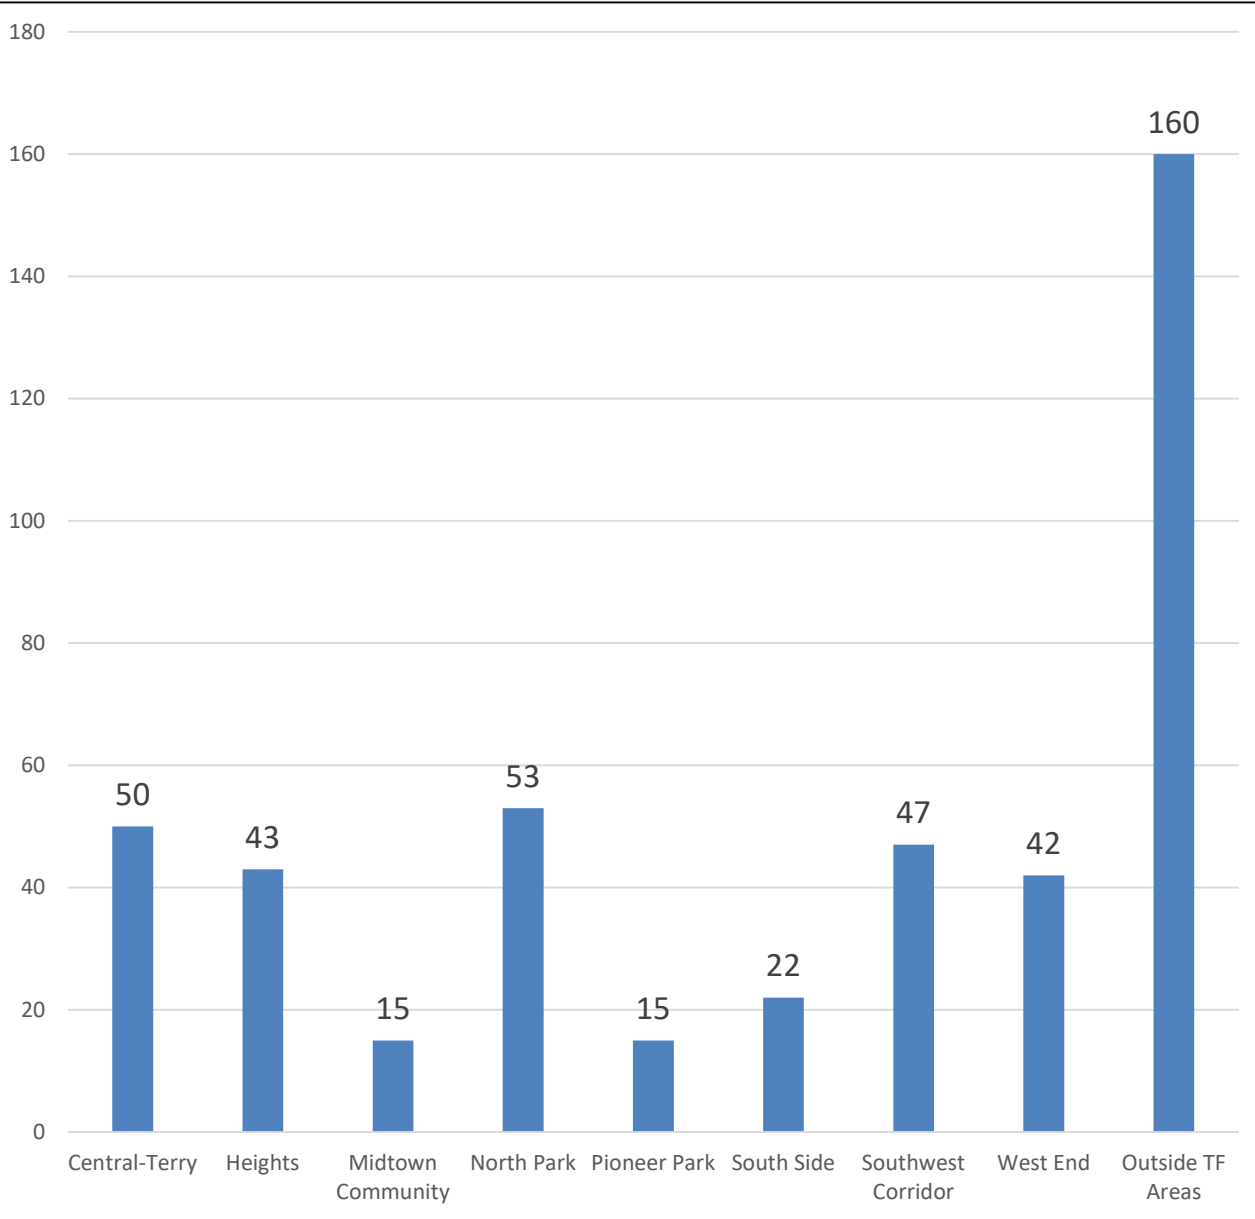

% of Calls that Resulted in Police Reports	Area
24%	Central-Terry
19%	Heights
22%	Midtown Community
23%	North Park
27%	Pioneer Park
16%	Rimrock
21%	South Side
23%	Southwest Corridor
24%	West End
17%	Outside TF Areas
21%	All CFS

The percent represents the ratio of calls to an area that resulted in a police report.

Calls for Service: January 2022 (Select Categories)

	Central-Terry	Heights	Midtown Community	North Park	Pioneer Park	Rimrock	South Side	Southwest Corridor	West End	Outside TF Areas
Area Check	26	29	22	10	4	1	3	30	12	42
Disturbance	72	62	45	67	11	5	36	52	46	72
Noise Complaint	8	17	3	5			12	11	9	3
Sick/Injured Person	13	15	1	9		1	6	7	11	15
Suicide Attempts/Threats	13	14	8	11	4	1	10	8	10	17
Suspicious Activity	145	149	66	95	20	9	91	127	115	173
Threats/Harassment	17	35	5	9	3	1	14	14	12	9
Vandalism	12	8	8	4	1		4	3	8	14
Welfare Check	65	61	36	59	11	6	25	50	48	100

Calls for Service: January 2022 (Traffic-Related)

	Central-Terry	Heights	Midtown Community	North Park	Pioneer Park	Rimrock	South Side	Southwest Corridor	West End	Outside TF Areas
Abandoned Vehicle	6	5	1	2			6	4	4	
Accident Hit and Run	16	15	7	2	4	1	8	11	14	13
Accident Property Damage	48	28	25	15	2	4	5	12	22	42
Accident w/Injuries	4	3	3			1	2	7	4	14
Parking Complaint	24	4	6	4	3		5	1	5	3
Traffic Complaint/Investigation	41	23	18	14	1	10	9	15	29	66
Traffic Stop	122	209	78	68	11	21	50	75	67	199

Arrest Charges
Total arrest charges: 447

Arrest Stats: January 2022

Unique arrests
Total unique arrests: 355

Tickets/Citations: January 2022

Offenses: January 2022

	Central-Terry	Heights	Midtown Community	North Park	Pioneer Park	Rimrock	South Side	Southwest Corridor	West End	Outside TF Areas
ASSAULT	9	7	4	6	2	1	2	6	2	13
BURGLARY, RESIDENCE	1	1	3	1			3	3	3	1
DRUGS	10	5	1	13	2		3	13	4	24
DUI/AGG DUI	8	3	4	5			1	1	3	6
MV THEFT	13	8	1	9	2		6	17	6	3
ROBBERY	2	1	1				1		2	2