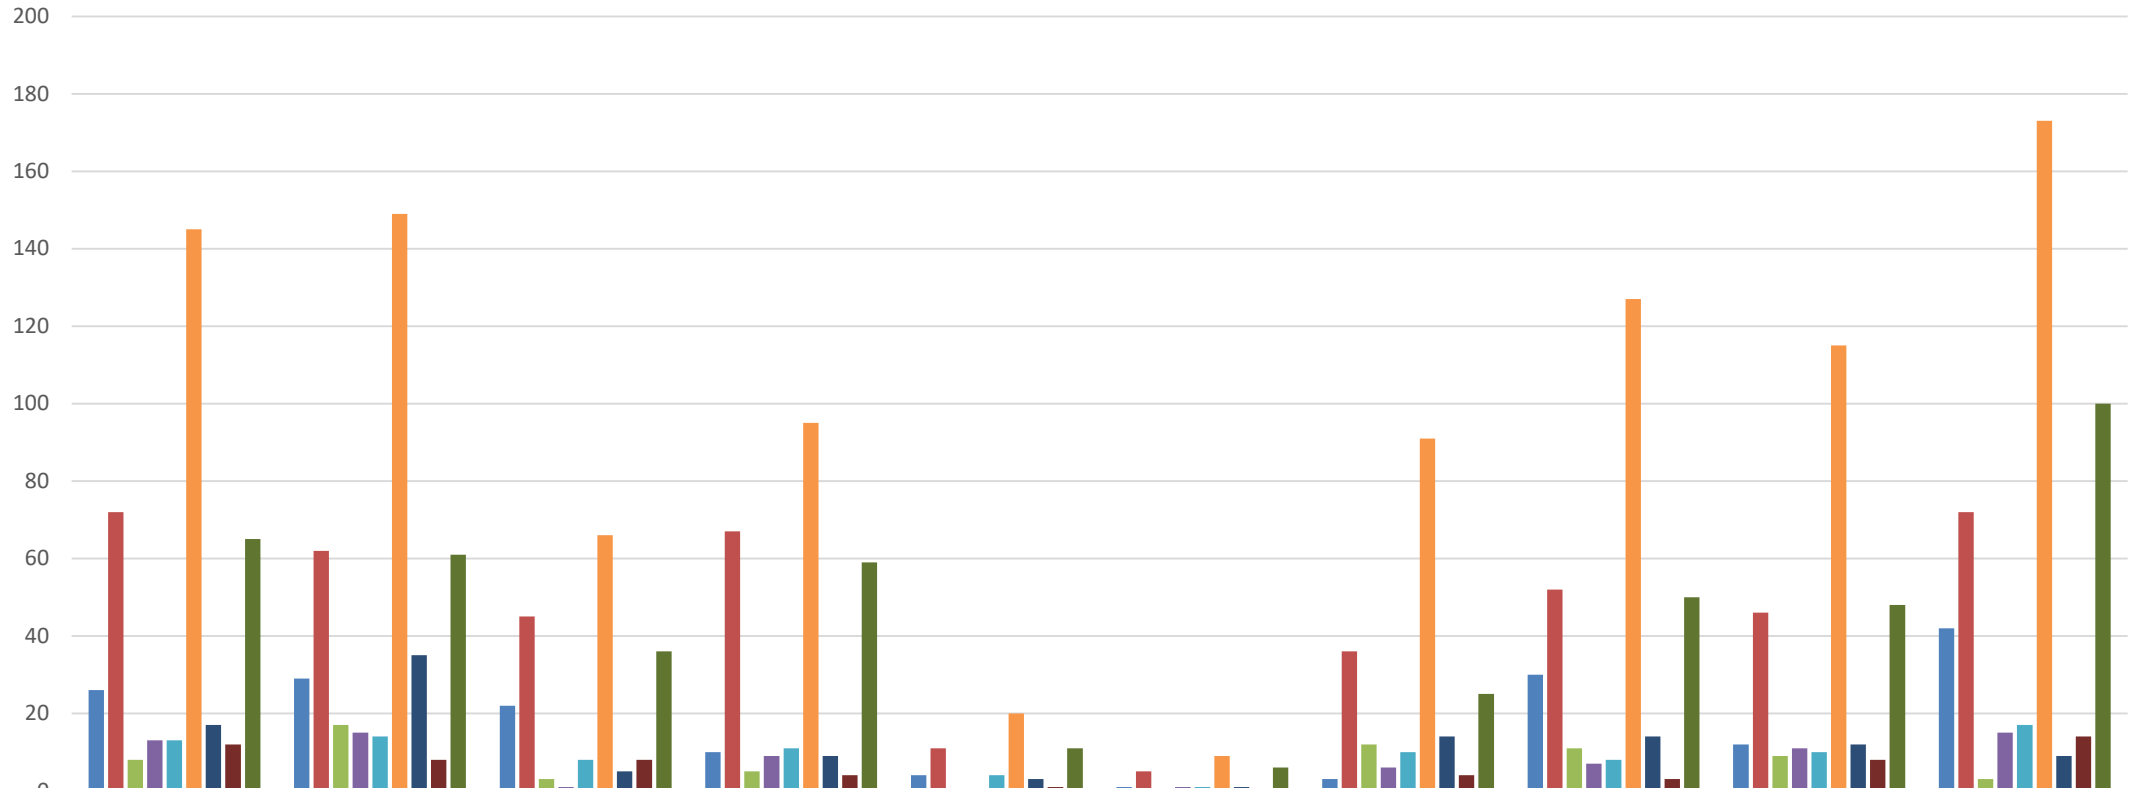

Calls for Service: January 2022 (Select Categories)

	Central-Terry	Heights	Midtown Community	North Park	Pioneer Park	Rimrock	South Side	Southwest Corridor	West End	Outside TF Areas
Area Check	26	29	22	10	4	1	3	30	12	42
Disturbance	72	62	45	67	11	5	36	52	46	72
Noise Complaint	8	17	3	5			12	11	9	3
Sick/Injured Person	13	15	1	9		1	6	7	11	15
Suicide Attempts/Threats	13	14	8	11	4	1	10	8	10	17
Suspicious Activity	145	149	66	95	20	9	91	127	115	173
Threats/Harassment	17	35	5	9	3	1	14	14	12	9
Vandalism	12	8	8	4	1		4	3	8	14
Welfare Check	65	61	36	59	11	6	25	50	48	100